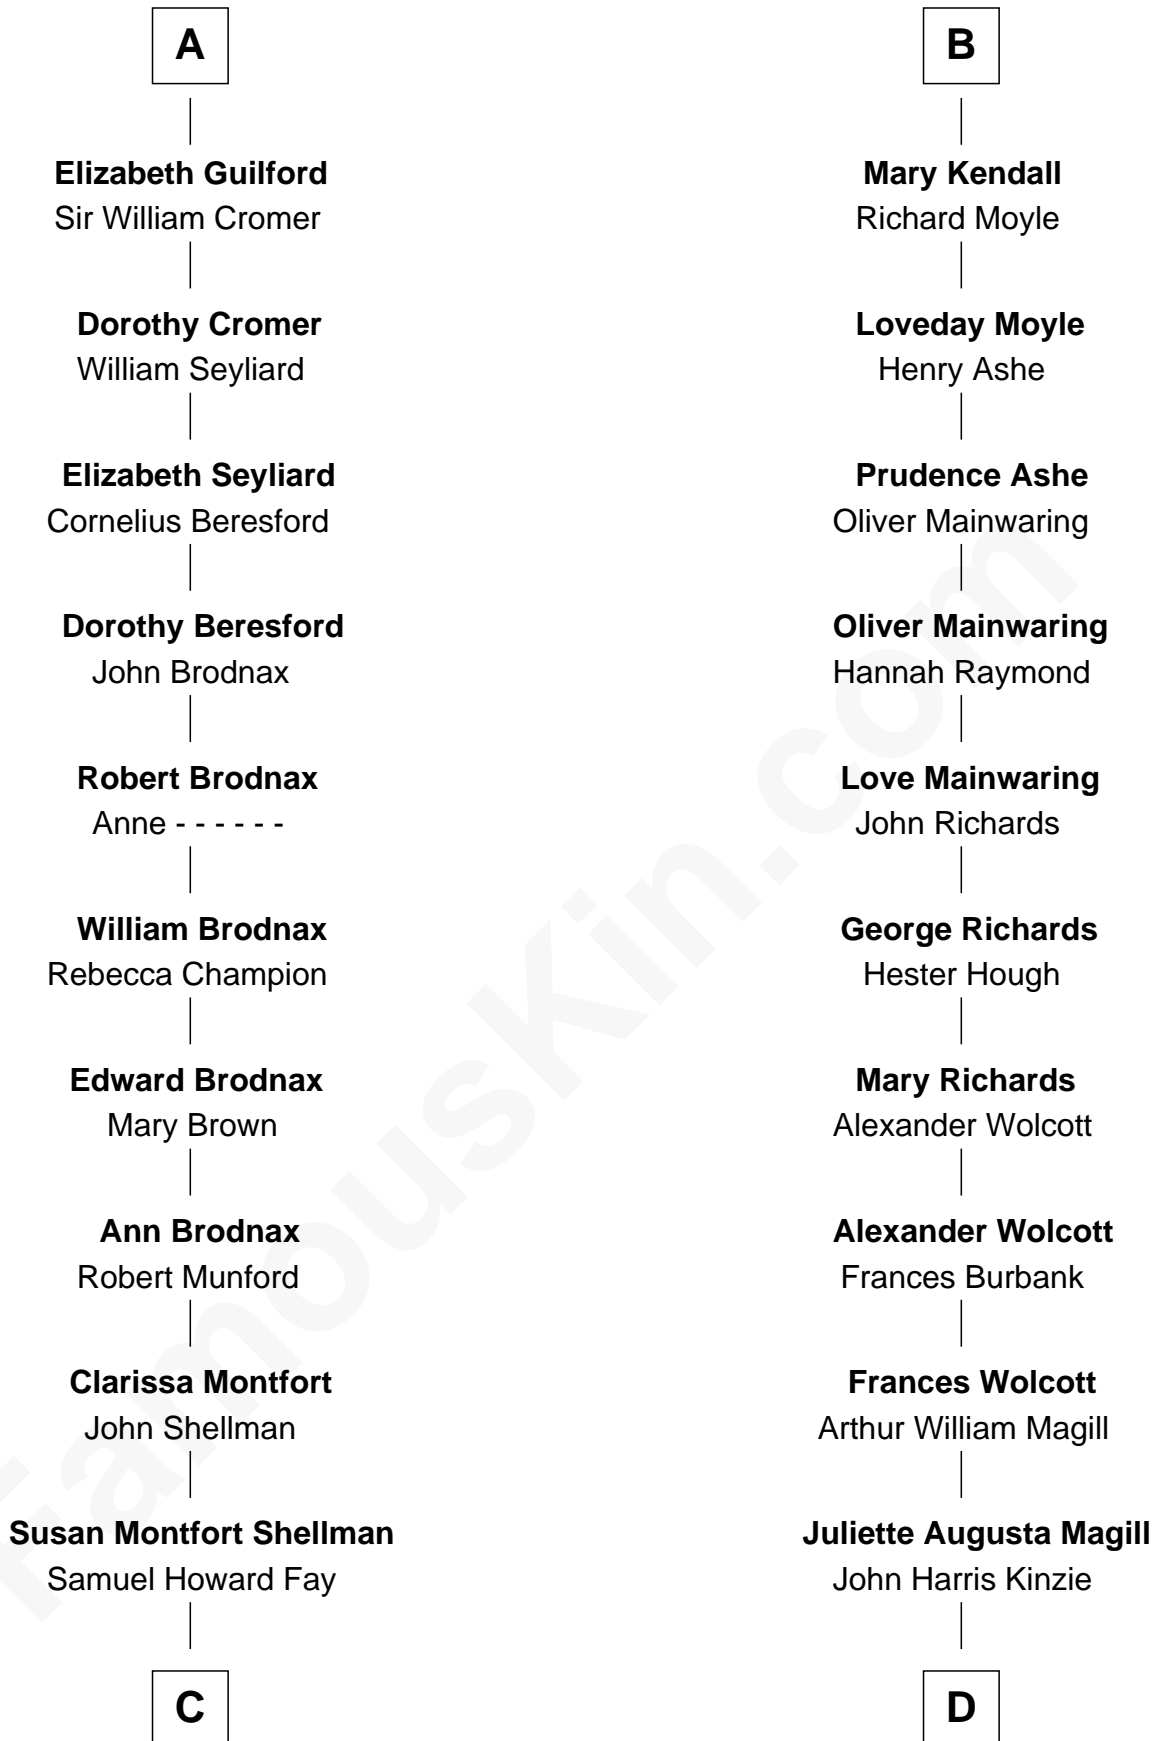

FamousKin.com
Relationship Chart of
George W. Bush
43rd U.S. President

18th cousin 3 times removed of
Juliette Gordon Low
Founder of the Girl Scouts

Sir Robert de Holland
 Maude la Zouche

C

Harriet Eleanor Fay
Rev. James Smith Bush

Samuel Prescott Bush
Flora Sheldon

Prescott Sheldon Bush
Dorothy Wear Walker

George Herbert Walker Bush
Barbara Pierce

George W. Bush
43rd U.S. President

D

Eleanor Lytle Kinzie
William Washington Gordon

Juliette Gordon Low
Founder of the Girl Scouts