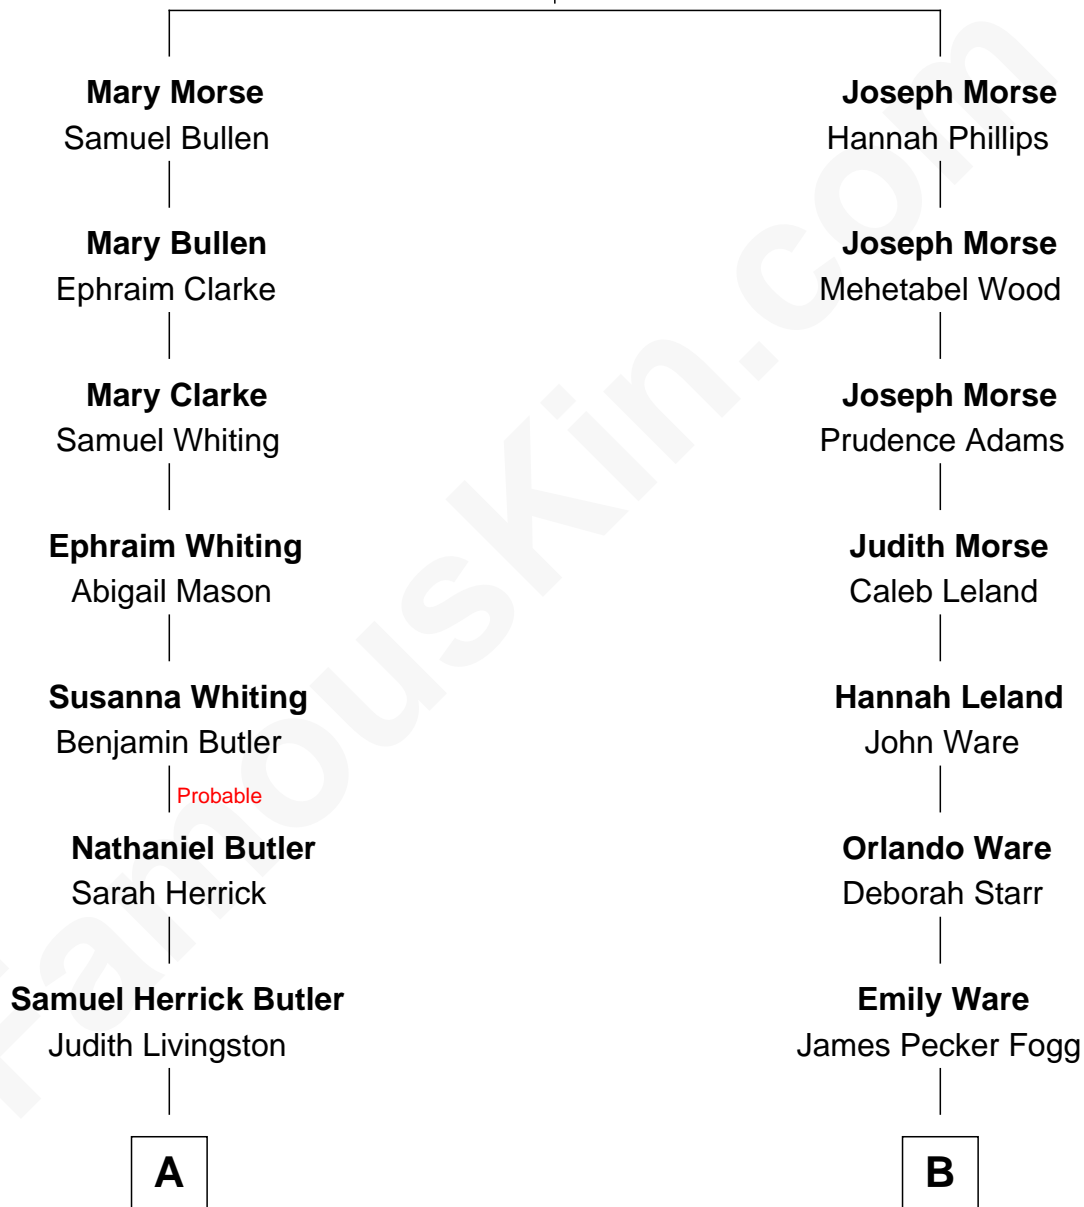

# FamousKin.com Relationship Chart of

**George W. Bush**

43rd U.S. President

9th cousin 3 times removed of

**Margaret Mead**

Cultural Anthropologist

**Samuel Morse**  
Elizabeth Jasper

**A**

**Cortland Philip Livingston Butler**

Elizabeth Slade Pierce

**Mary Elizabeth Butler**

Robert Emmet Sheldon

**Flora Sheldon**

Samuel Prescott Bush

**Prescott Sheldon Bush**

Dorothy Wear Walker

**George Herbert Walker Bush**

Barbara Pierce

**George W. Bush**

*43rd U.S. President*

**B**

**James Leland Fogg**

Elizabeth Bogart Lockwood

**Emily Fogg**