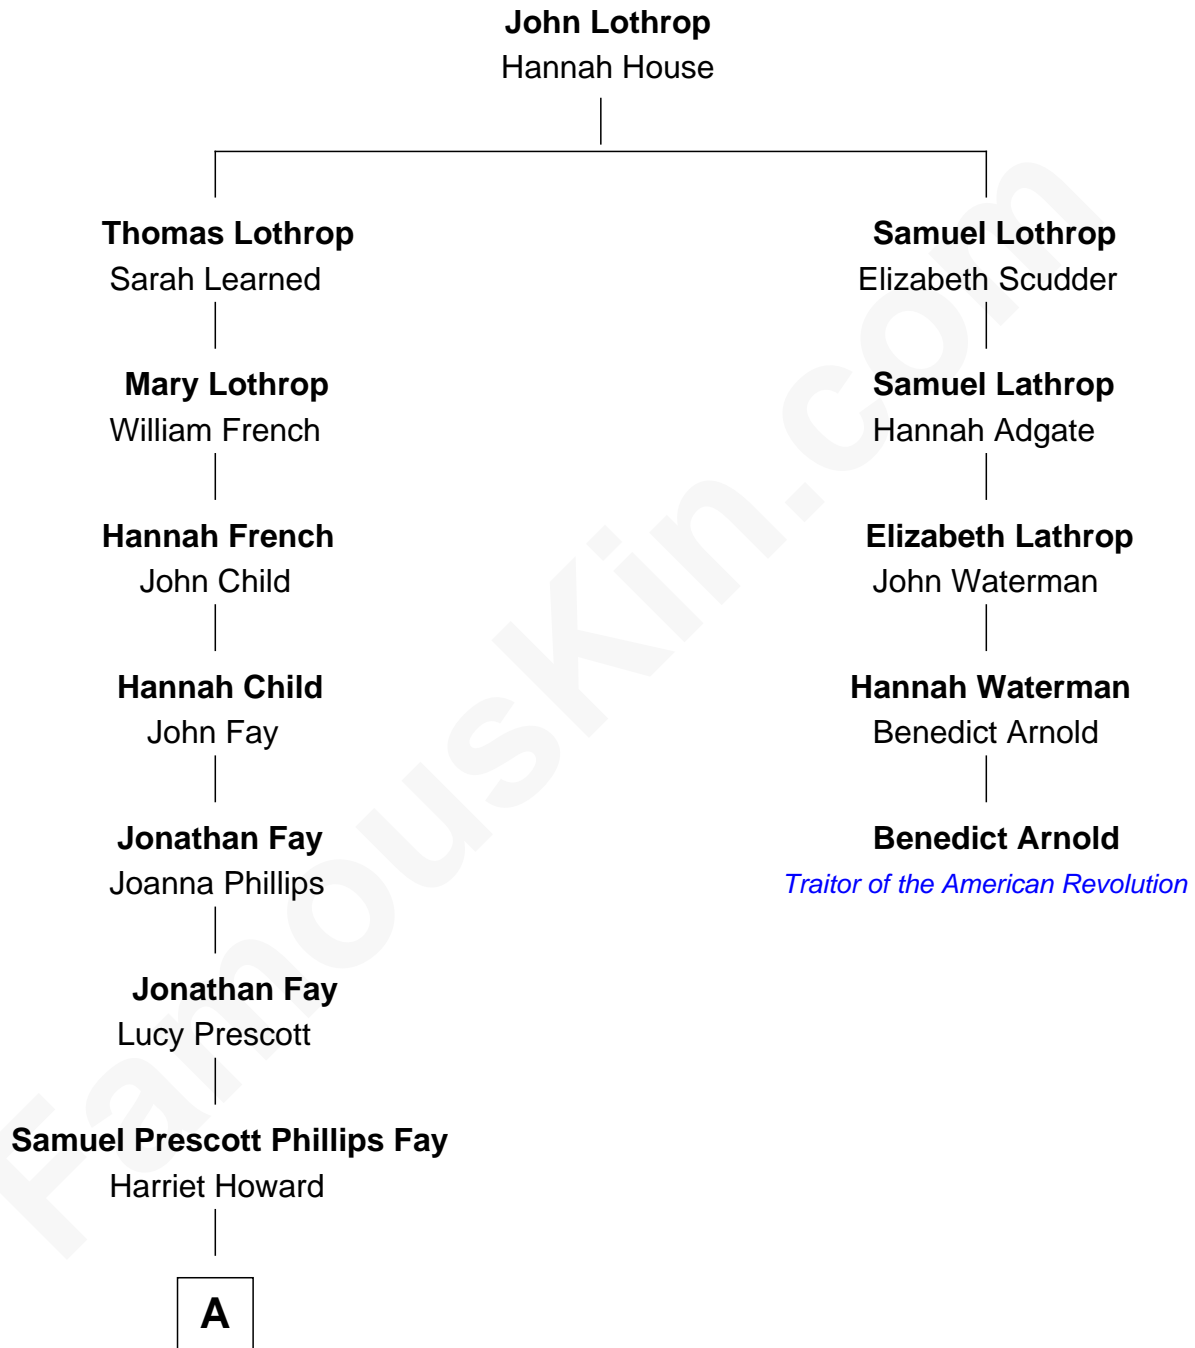

FamousKin.com Relationship Chart of

George W. Bush

43rd U.S. President

4th cousin 8 times removed of

Benedict Arnold

Traitor of the American Revolution

A

—
Samuel Howard Fay
Susan Montfort Shellman

—
Harriet Eleanor Fay
Rev. James Smith Bush

—
Samuel Prescott Bush
Flora Sheldon

—
Prescott Sheldon Bush
Dorothy Wear Walker

—
George Herbert Walker Bush
Barbara Pierce

—
George W. Bush
43rd U.S. President