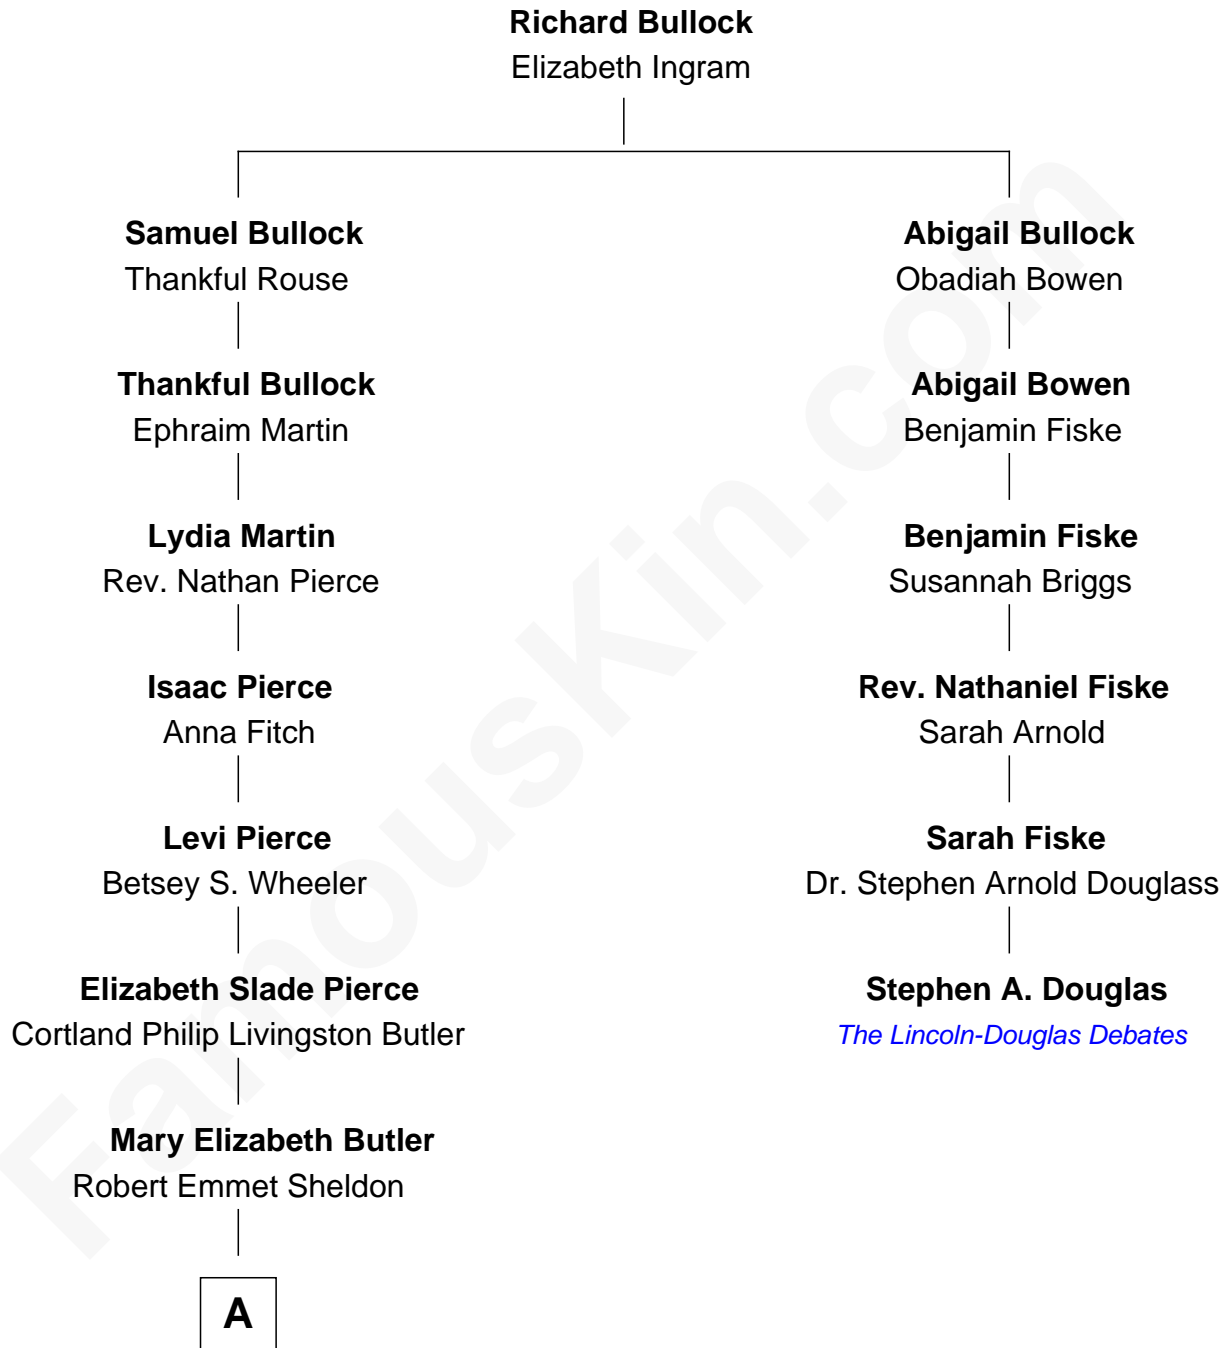

FamousKin.com Relationship Chart of

George W. Bush

43rd U.S. President

5th cousin 5 times removed of

Stephen A. Douglas

Participated in Lincoln-Douglas Debates

A

—
Flora Sheldon
Samuel Prescott Bush

—
Prescott Sheldon Bush
Dorothy Wear Walker

—
George Herbert Walker Bush
Barbara Pierce

—
George W. Bush
43rd U.S. President

FamousKin.com