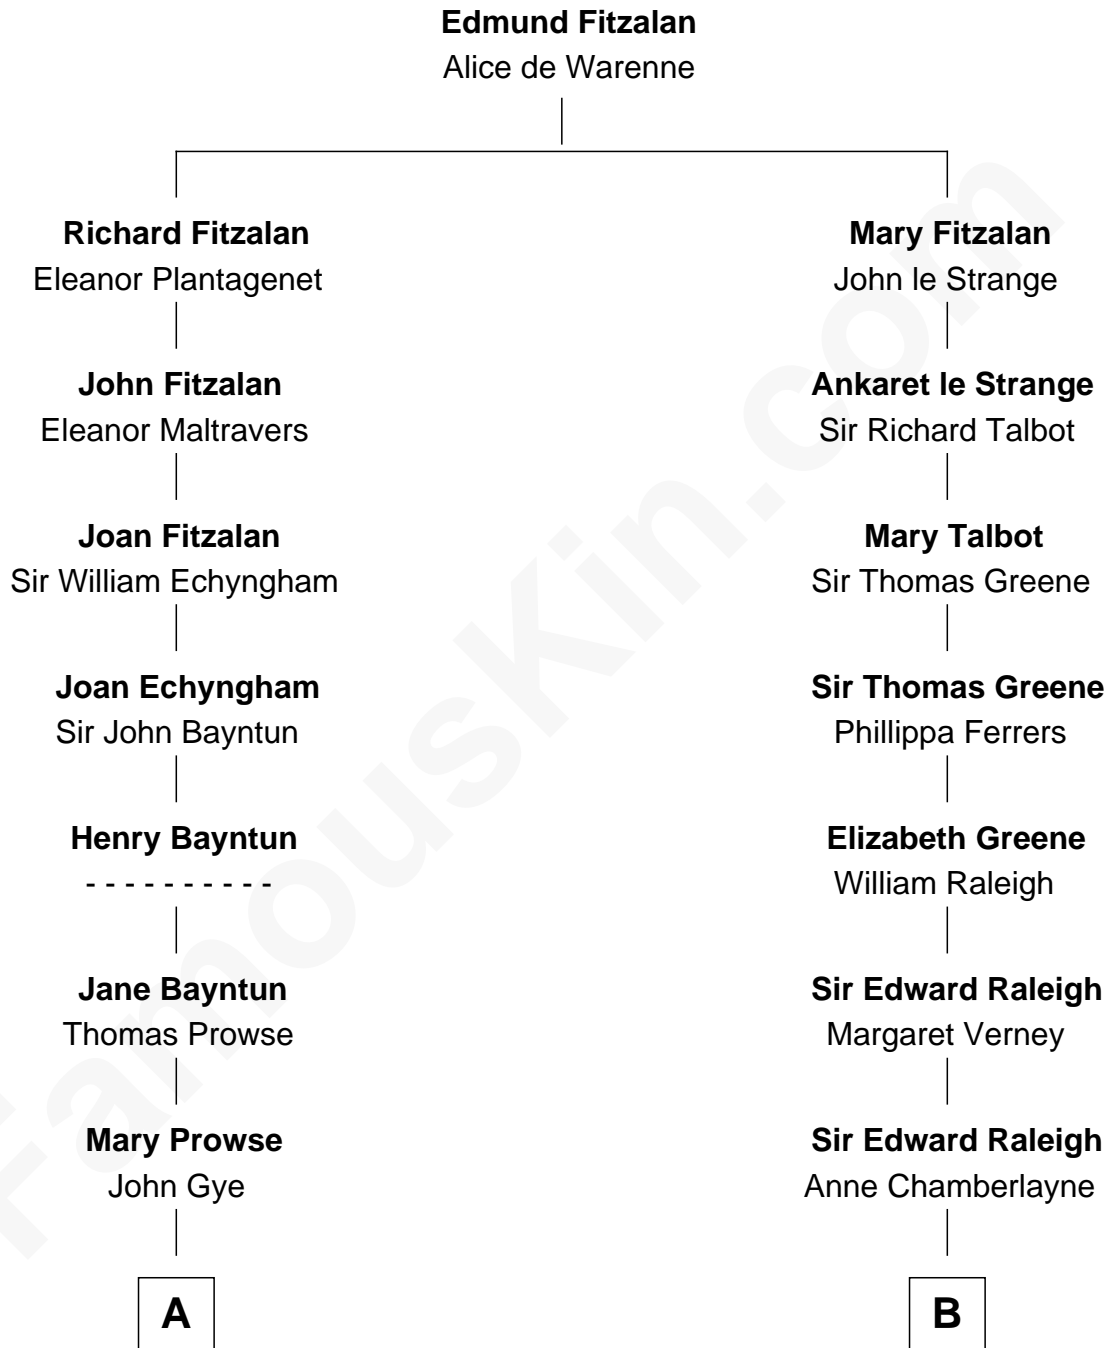

**FamousKin.com**  
**Relationship Chart of**  
**George W. Bush**  
*43rd U.S. President*

18th cousin 2 times removed of

**Stephen A. Douglas**  
*Participated in Lincoln-Douglas Debates*

**C**

**Scott Pierce**  
Mabel Marvin

**Marvin Pierce**  
Pauline Robinson

**Barbara Pierce**  
George Herbert Walker Bush

**George W. Bush**  
*43rd U.S. President*

**D**

**Dr. Stephen Arnold Douglass**  
Sarah Fiske

**Stephen A. Douglas**  
*The Lincoln-Douglas Debates*