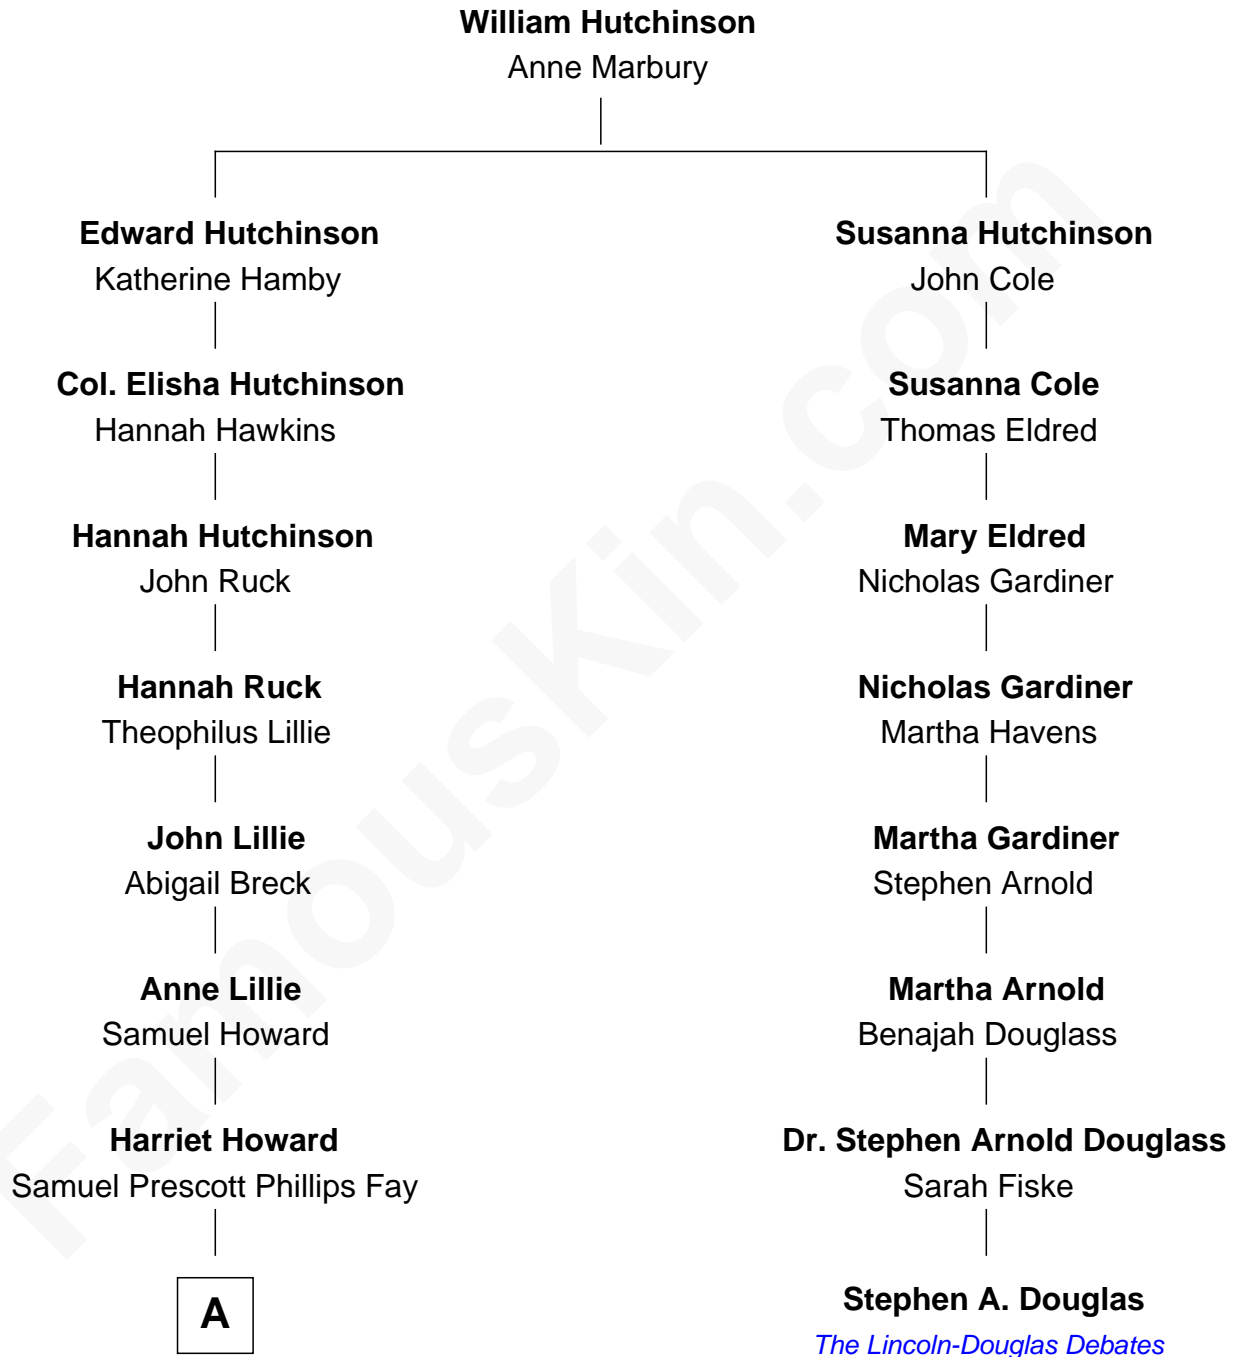

# FamousKin.com Relationship Chart of

**George W. Bush**  
43rd U.S. President

7th cousin 5 times removed of

**Stephen A. Douglas**

*Participated in Lincoln-Douglas Debates*

**A**

—  
**Samuel Howard Fay**  
Susan Montfort Shellman

—  
**Harriet Eleanor Fay**  
Rev. James Smith Bush

—  
**Samuel Prescott Bush**  
Flora Sheldon

—  
**Prescott Sheldon Bush**  
Dorothy Wear Walker

—  
**George Herbert Walker Bush**  
Barbara Pierce

—  
**George W. Bush**  
*43rd U.S. President*

FamousKin.com