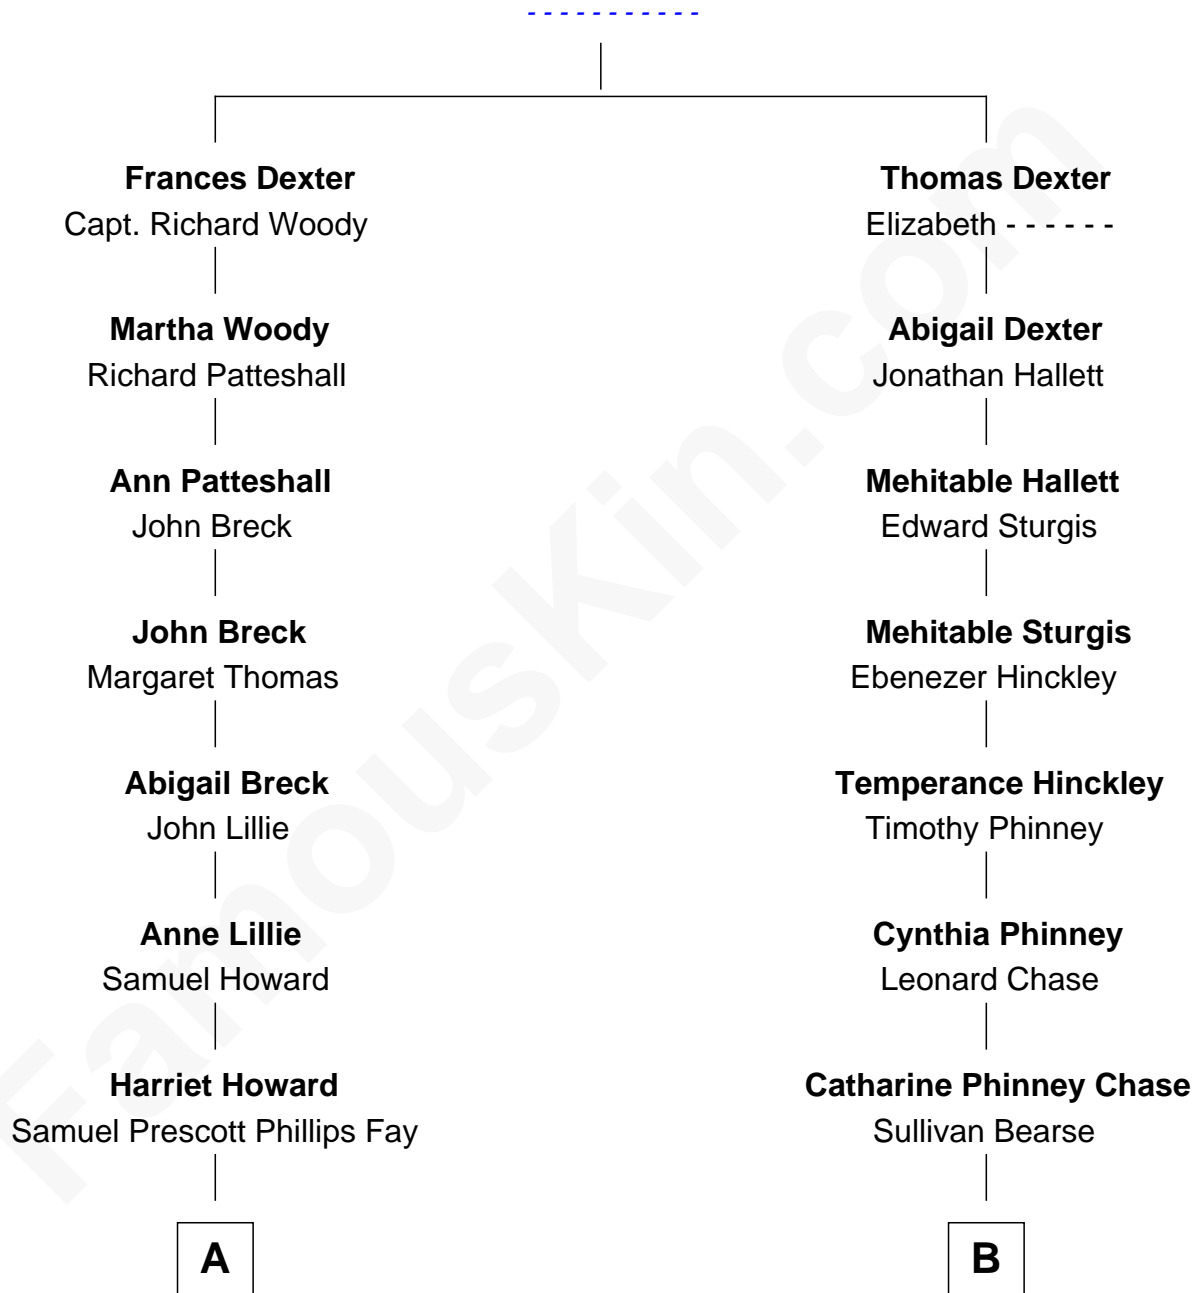

FamousKin.com Relationship Chart of

George W. Bush
43rd U.S. President

11th cousin 1 time removed of

Sonny Dove
NYC Basketball Hall of Fame

Thomas Dexter

A

Samuel Howard Fay
Susan Montfort Shellman

Harriet Eleanor Fay
Rev. James Smith Bush

Samuel Prescott Bush
Flora Sheldon

Prescott Sheldon Bush
Dorothy Wear Walker

George Herbert Walker Bush
Barbara Pierce

George W. Bush
43rd U.S. President

B

Nathaniel D. S. Bearse
Olive Gould Pells

Christine Nelson Bearse
Irving Westley Coombs Oakley

Emma Genevieve Oakley
Ferdinand Wilson Mills

Adeline Beus Mills
Lloyd Leslie Dove

Sonny Dove
NBA Small Forward