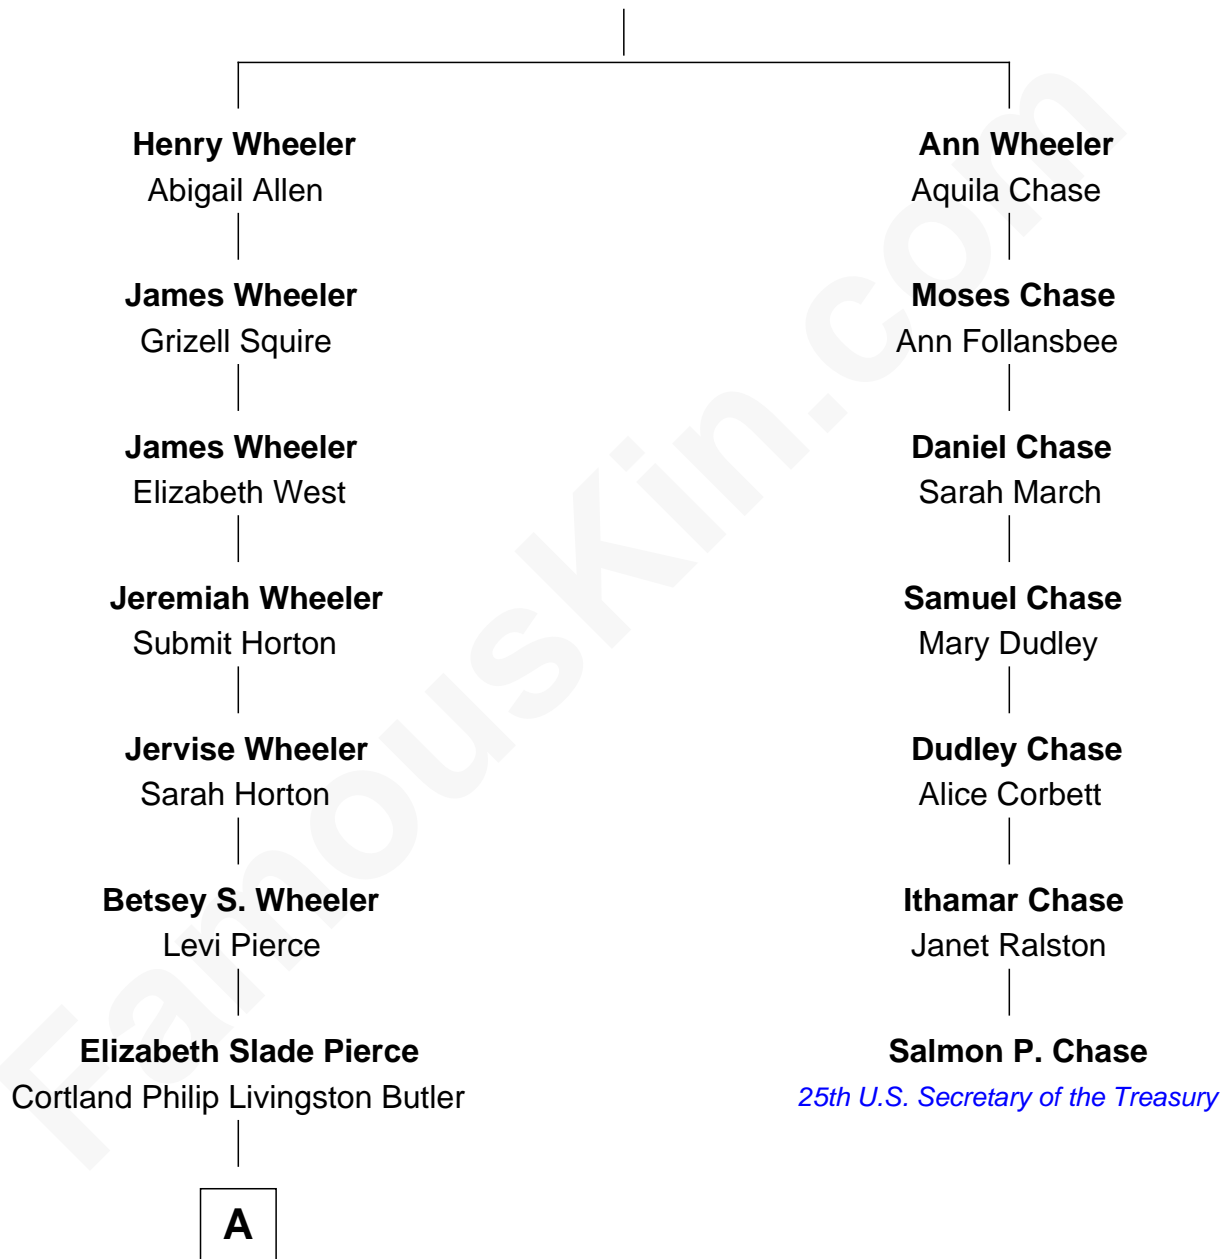

# FamousKin.com Relationship Chart of

**George W. Bush**

*43rd U.S. President*

6th cousin 5 times removed of

**Salmon P. Chase**

*25th U.S. Secretary of the Treasury*

**John Wheeler**

Agnes Yeoman

**A**

—  
**Mary Elizabeth Butler**  
Robert Emmet Sheldon

—  
**Flora Sheldon**  
Samuel Prescott Bush

—  
**Prescott Sheldon Bush**  
Dorothy Wear Walker

—  
**George Herbert Walker Bush**  
Barbara Pierce

—  
**George W. Bush**  
*43rd U.S. President*

FamousKin.com