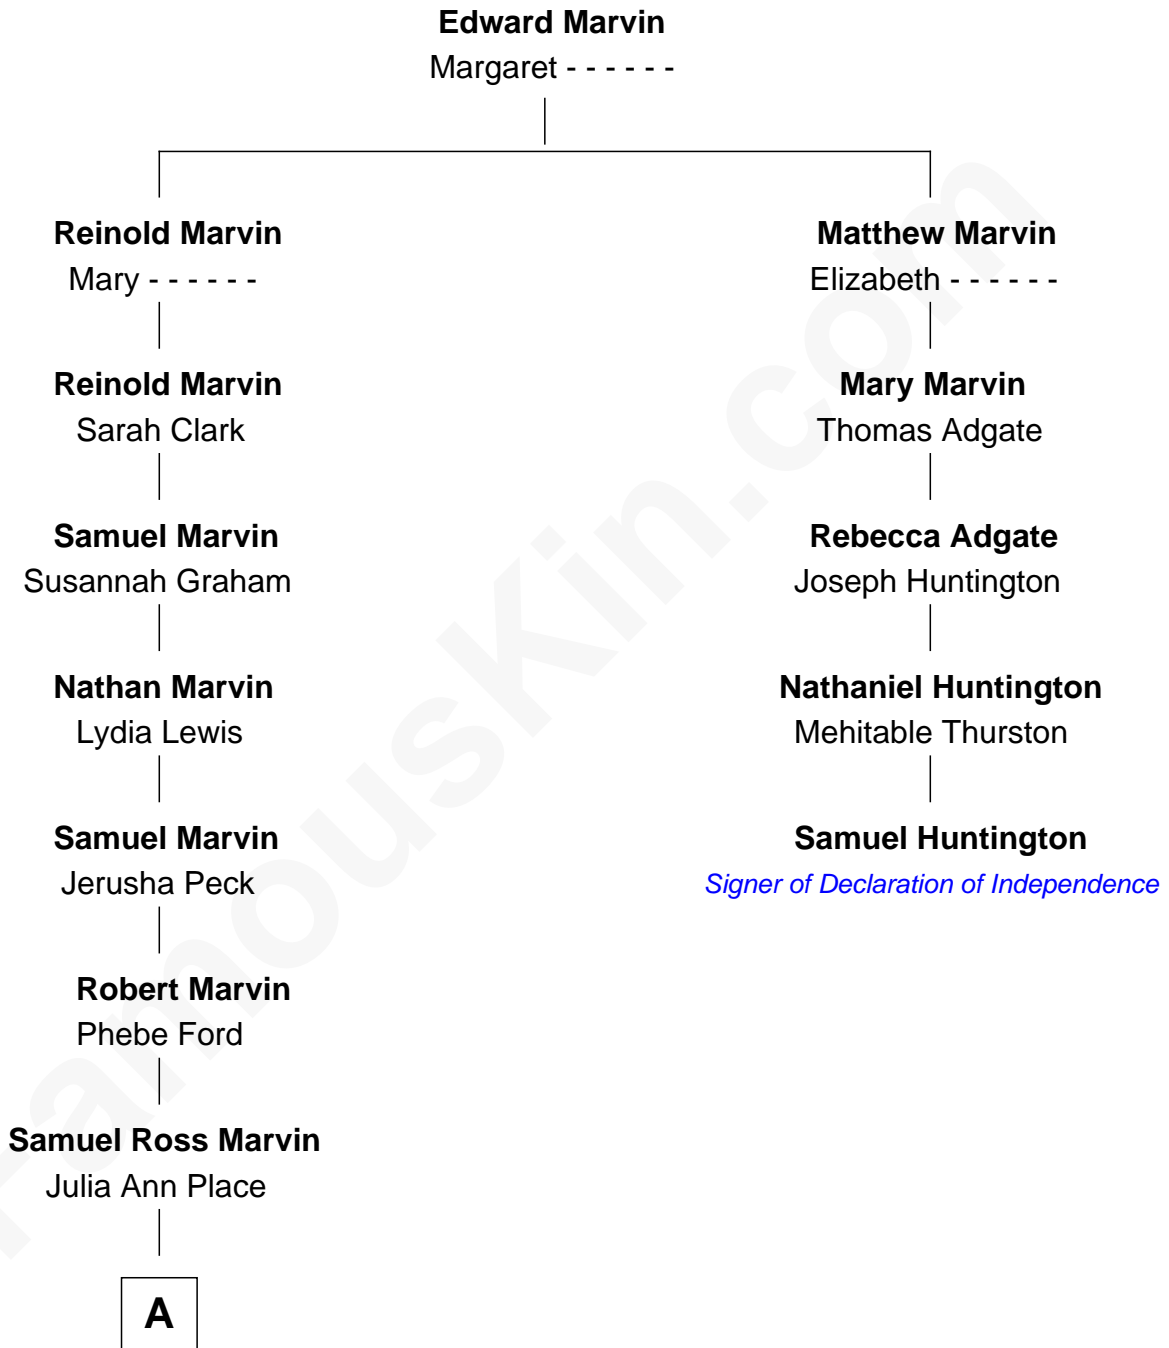

FamousKin.com Relationship Chart of

George W. Bush

43rd U.S. President

4th cousin 7 times removed of

Samuel Huntington

Signer of the Declaration of Independence

A

Jerome Place Marvin

Martha Ann Stokes

Mabel Marvin

Scott Pierce

Marvin Pierce

Pauline Robinson

Barbara Pierce

George Herbert Walker Bush

George W. Bush

43rd U.S. President

FamousKin.com