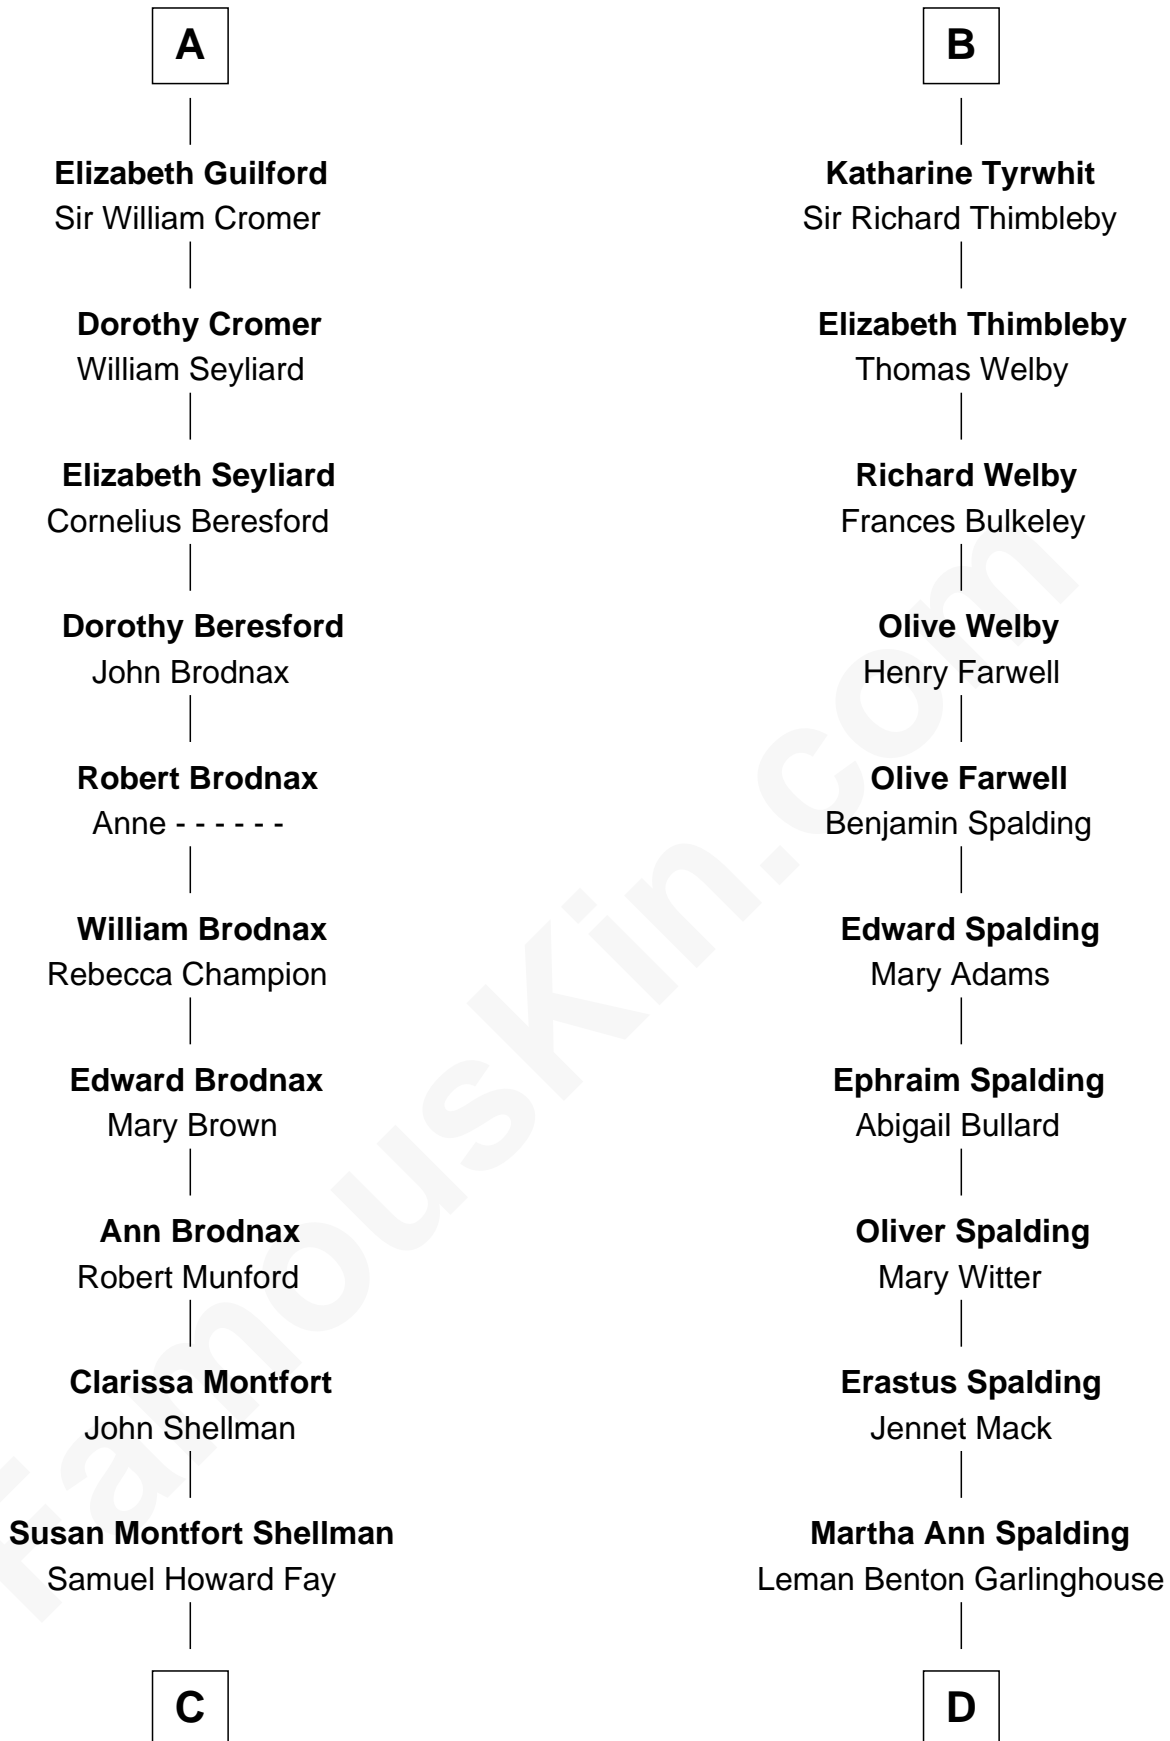

FamousKin.com Relationship Chart of

George W. Bush
43rd U.S. President

19th cousin 2 times removed of

Katharine Hepburn
Movie Actress

Sir Robert de Holland
Maude la Zouche

C

Harriet Eleanor Fay
Rev. James Smith Bush

Samuel Prescott Bush
Flora Sheldon

Prescott Sheldon Bush
Dorothy Wear Walker

George Herbert Walker Bush
Barbara Pierce

George W. Bush
43rd U.S. President

D

Caroline Garlinghouse
Alfred Augustus Houghton

Katharine Martha Houghton
Thomas Norval Hepburn