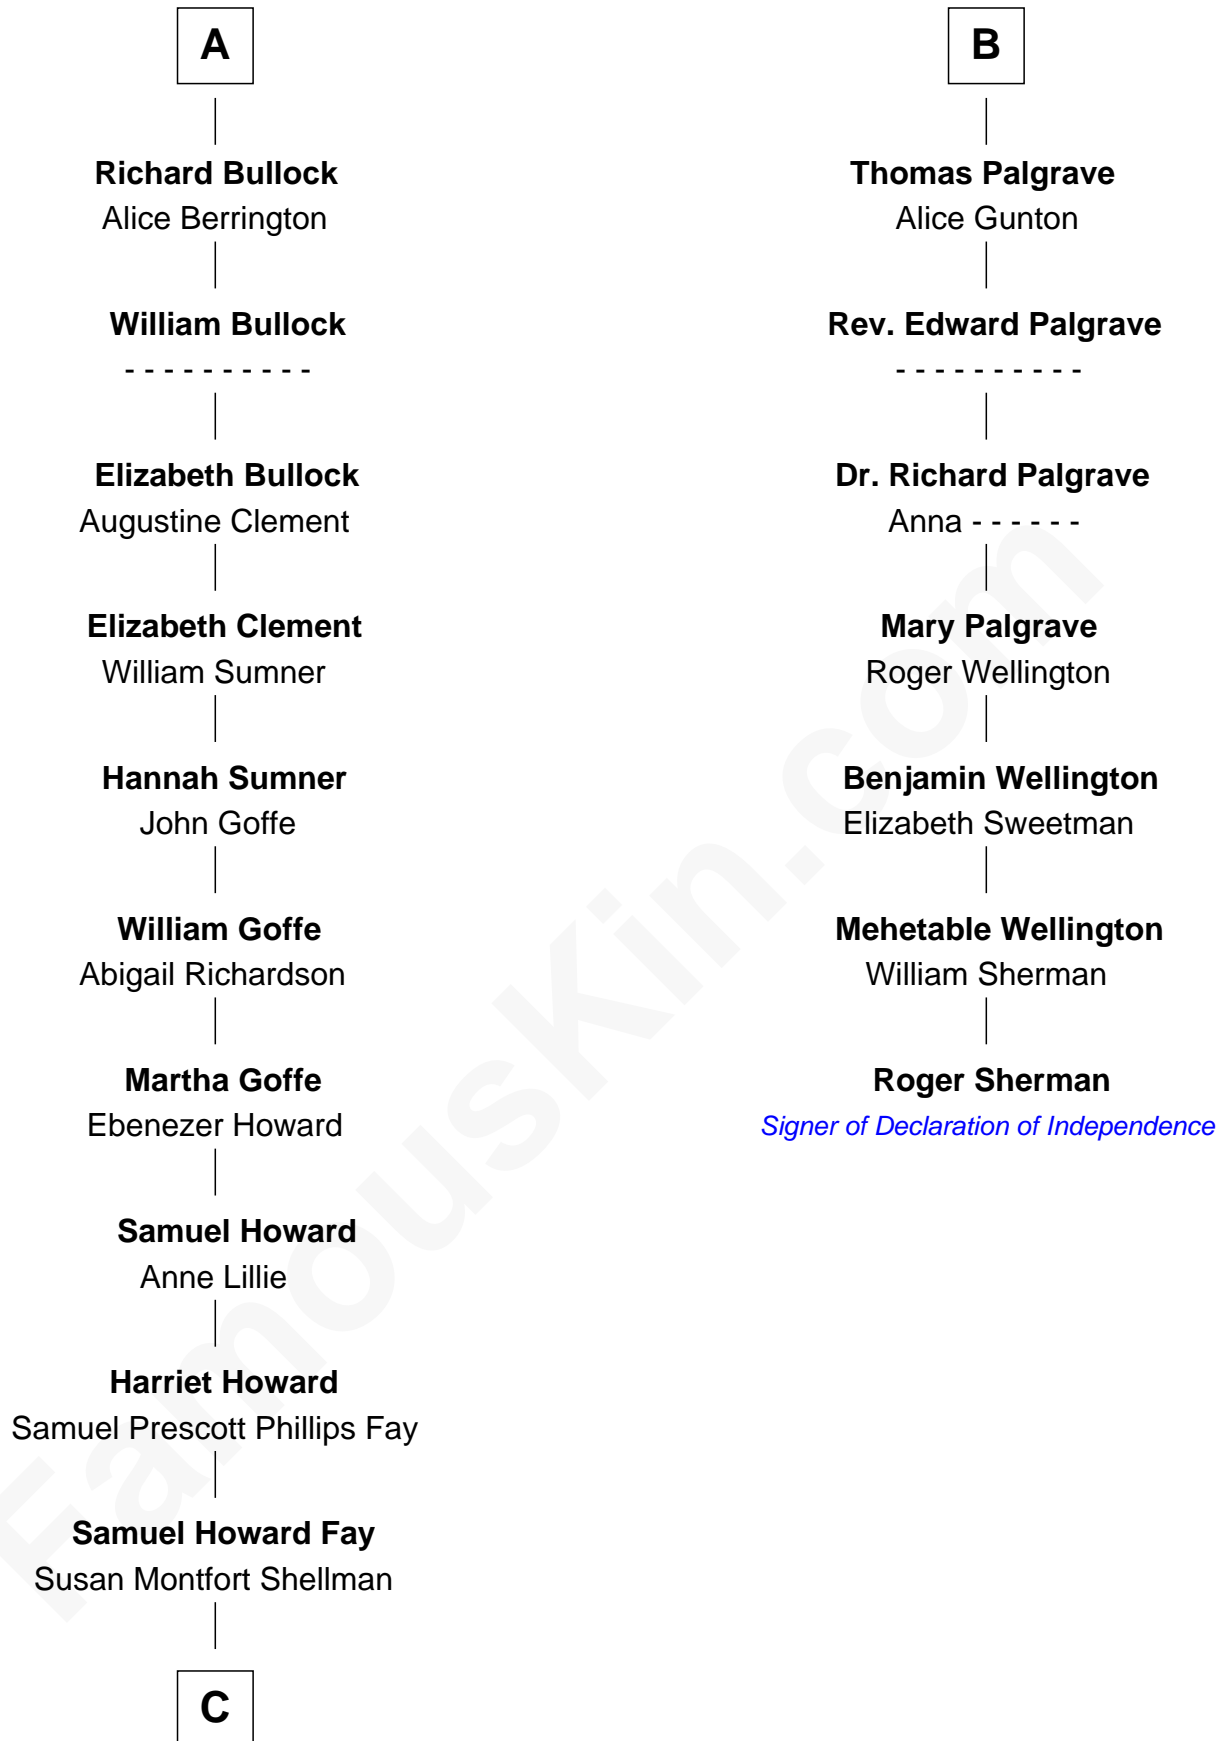

**FamousKin.com**  
**Relationship Chart of**  
**George W. Bush**  
*43rd U.S. President*

**13th cousin 8 times removed of**  
**Roger Sherman**  
*Signer of the Declaration of Independence*

**C**

—  
**Harriet Eleanor Fay**  
Rev. James Smith Bush

—  
**Samuel Prescott Bush**  
Flora Sheldon

—  
**Prescott Sheldon Bush**  
Dorothy Wear Walker

—  
**George Herbert Walker Bush**  
Barbara Pierce

—  
**George W. Bush**  
*43rd U.S. President*

FamousKin.com