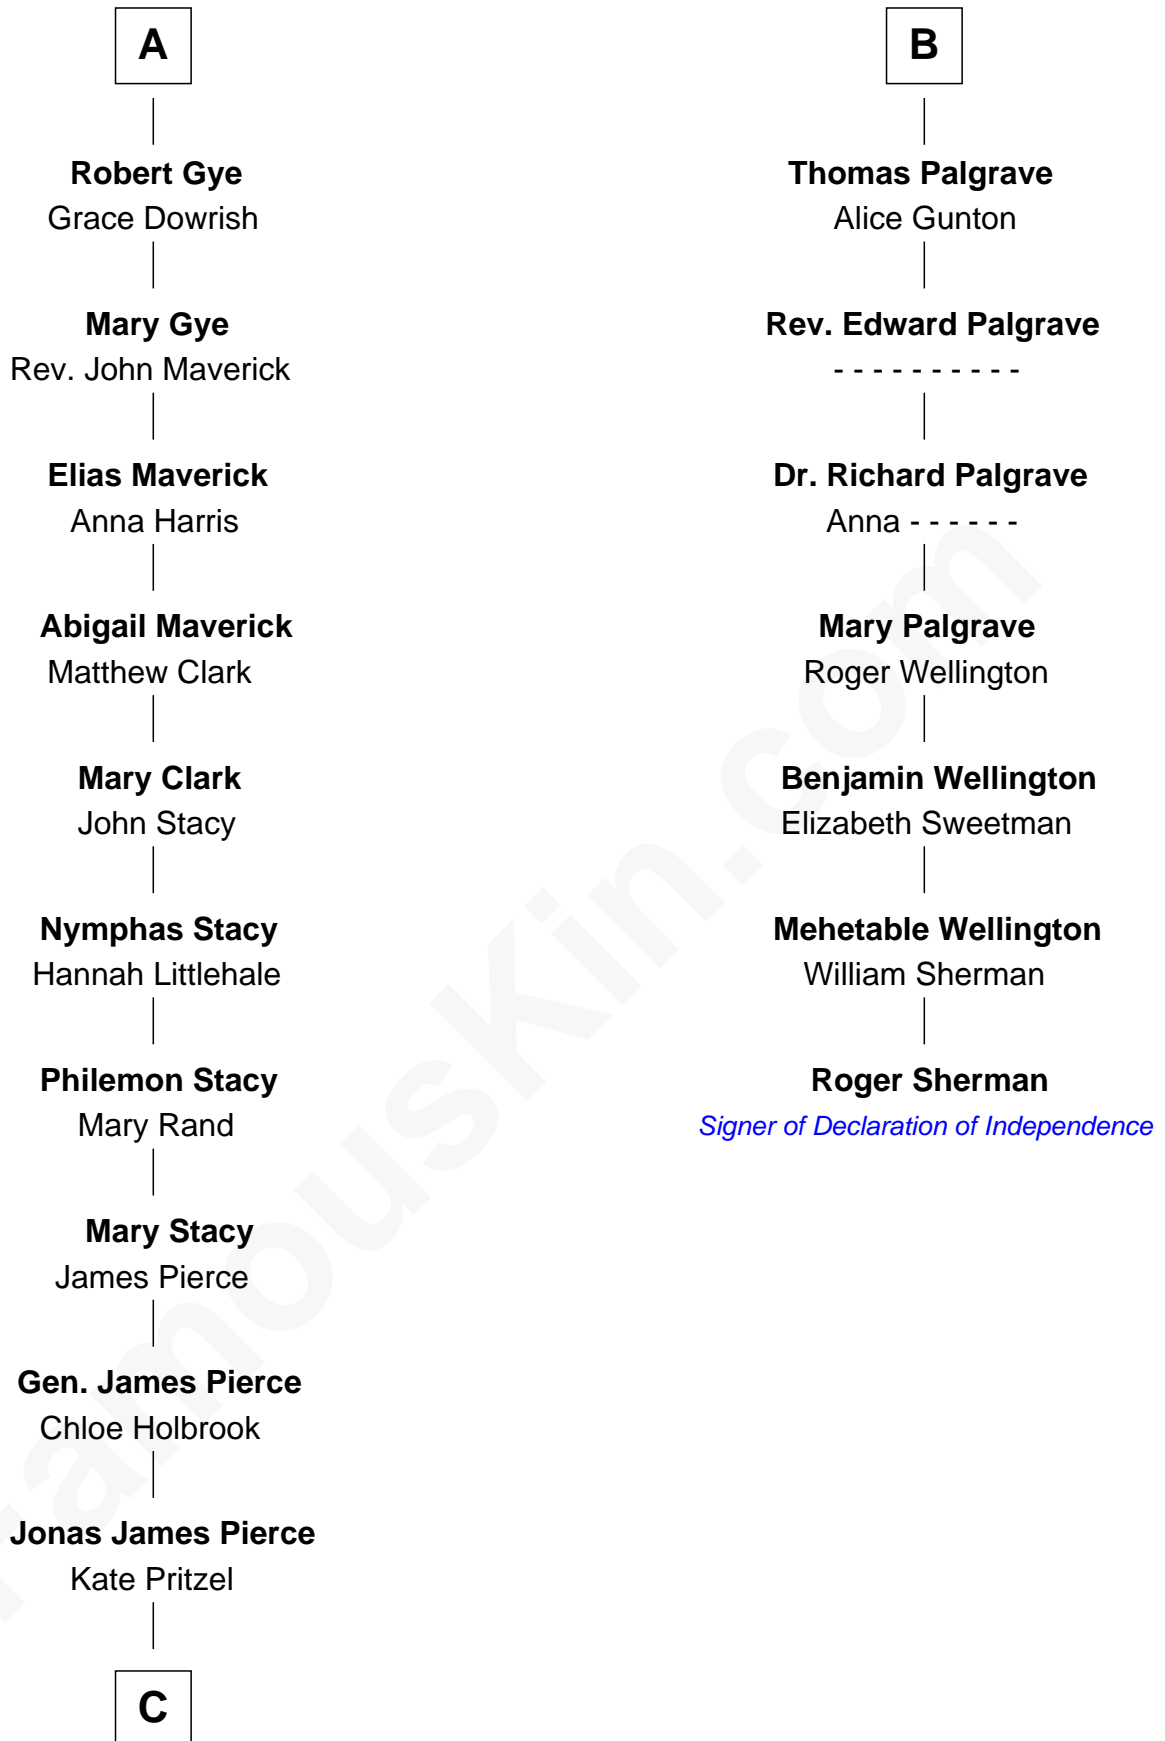

**FamousKin.com**  
**Relationship Chart of**  
**George W. Bush**  
*43rd U.S. President*

**13th cousin 7 times removed of**  
**Roger Sherman**  
*Signer of the Declaration of Independence*

**C**

—  
**Scott Pierce**  
Mabel Marvin

—  
**Marvin Pierce**  
Pauline Robinson

—  
**Barbara Pierce**  
George Herbert Walker Bush

—  
**George W. Bush**  
*43rd U.S. President*

FamousKin.com