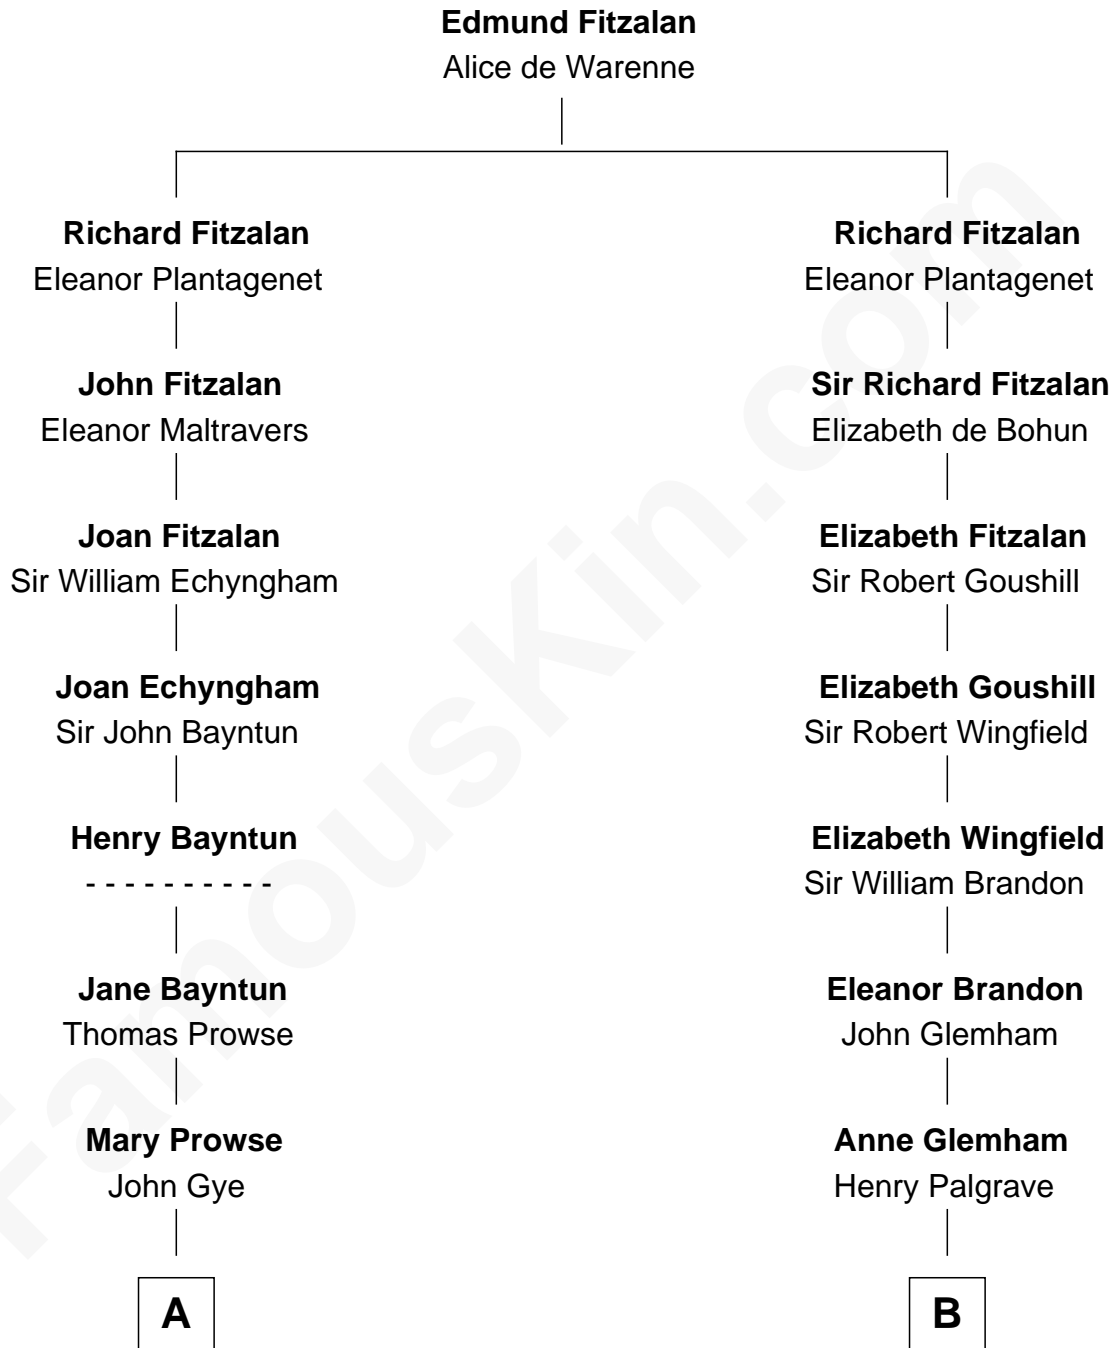

**FamousKin.com**  
**Relationship Chart of**  
**George W. Bush**  
*43rd U.S. President*

**13th cousin 7 times removed of**  
**Roger Sherman**  
*Signer of the Declaration of Independence*

**C**

—  
**Scott Pierce**  
Mabel Marvin

—  
**Marvin Pierce**  
Pauline Robinson

—  
**Barbara Pierce**  
George Herbert Walker Bush

—  
**George W. Bush**  
*43rd U.S. President*

FamousKin.com