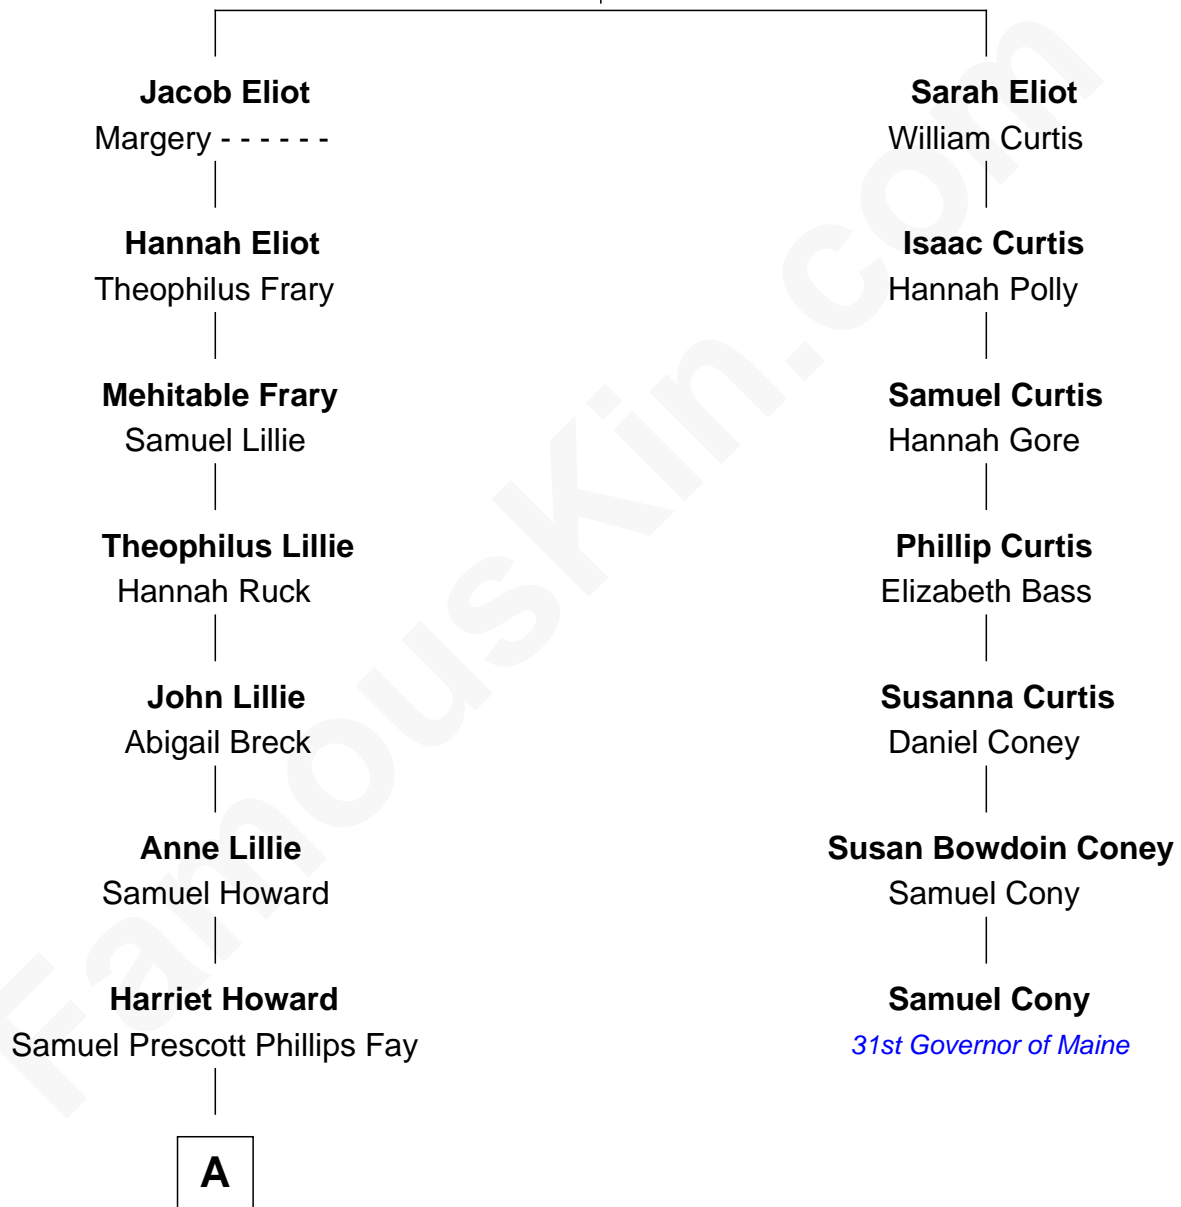

# FamousKin.com Relationship Chart of

**George W. Bush**

*43rd U.S. President*

6th cousin 6 times removed of

**Samuel Cony**

*31st Governor of Maine*

**Bennett Eliot**

Lettice Alger

**A**

—  
**Samuel Howard Fay**  
Susan Montfort Shellman

—  
**Harriet Eleanor Fay**  
Rev. James Smith Bush

—  
**Samuel Prescott Bush**  
Flora Sheldon

—  
**Prescott Sheldon Bush**  
Dorothy Wear Walker

—  
**George Herbert Walker Bush**  
Barbara Pierce

—  
**George W. Bush**  
*43rd U.S. President*

FamousKin.com