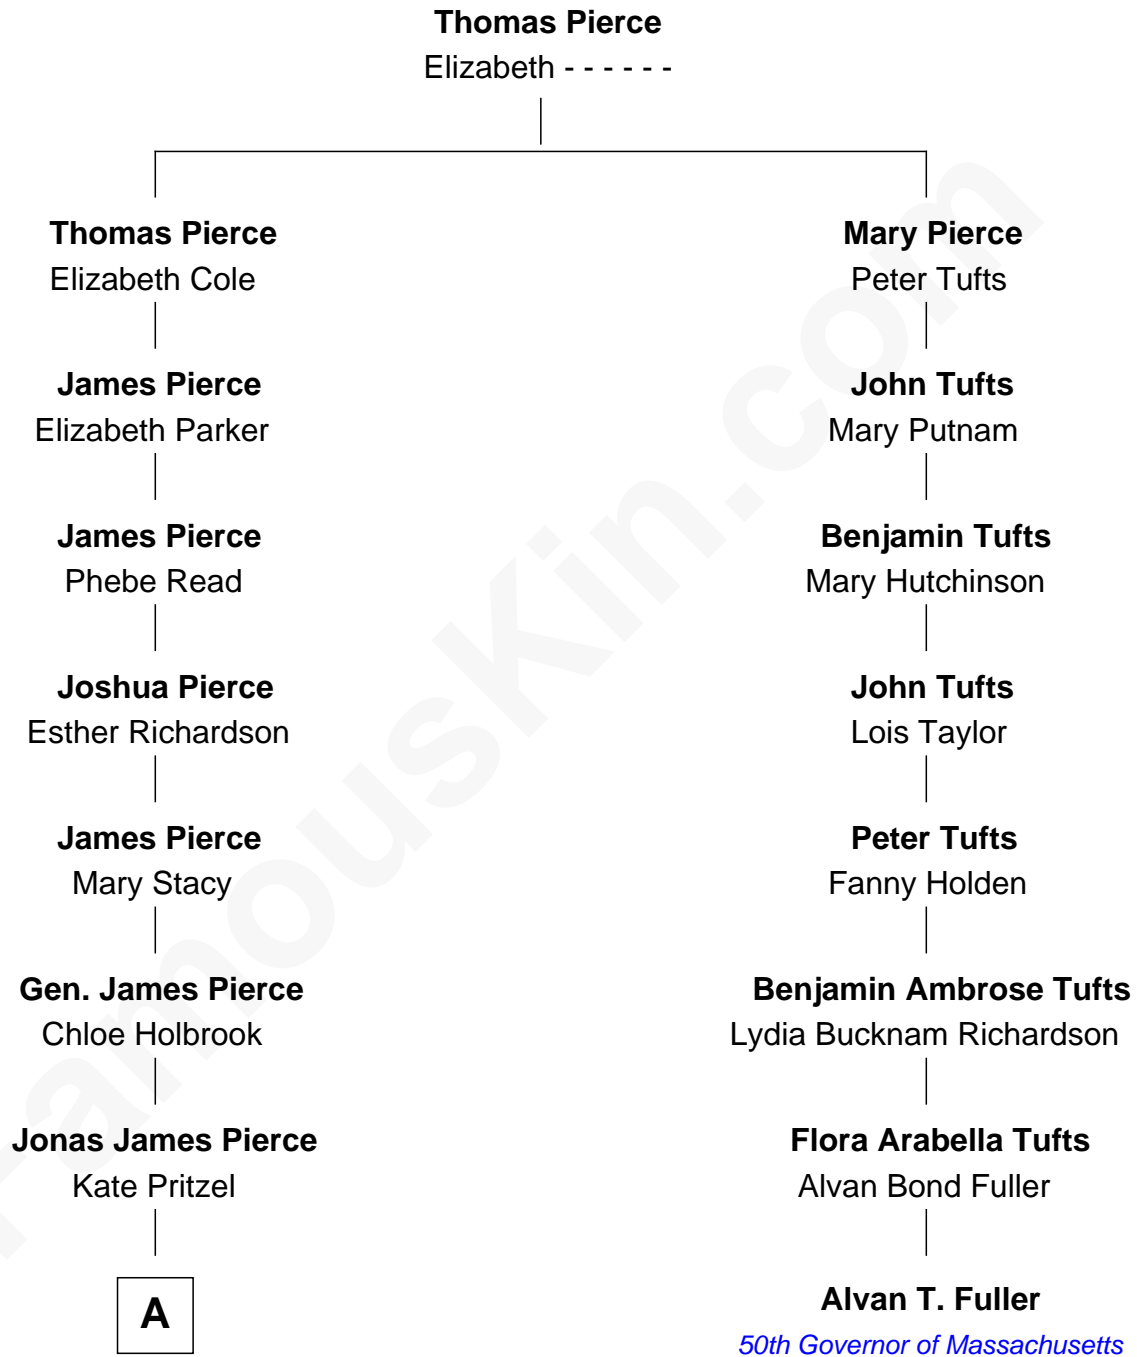

FamousKin.com Relationship Chart of

George W. Bush

43rd U.S. President

7th cousin 3 times removed of

Alvan T. Fuller

50th Governor of Massachusetts

A

—
Scott Pierce
Mabel Marvin

—
Marvin Pierce
Pauline Robinson

—
Barbara Pierce
George Herbert Walker Bush

—
George W. Bush
43rd U.S. President

FamousKin.com