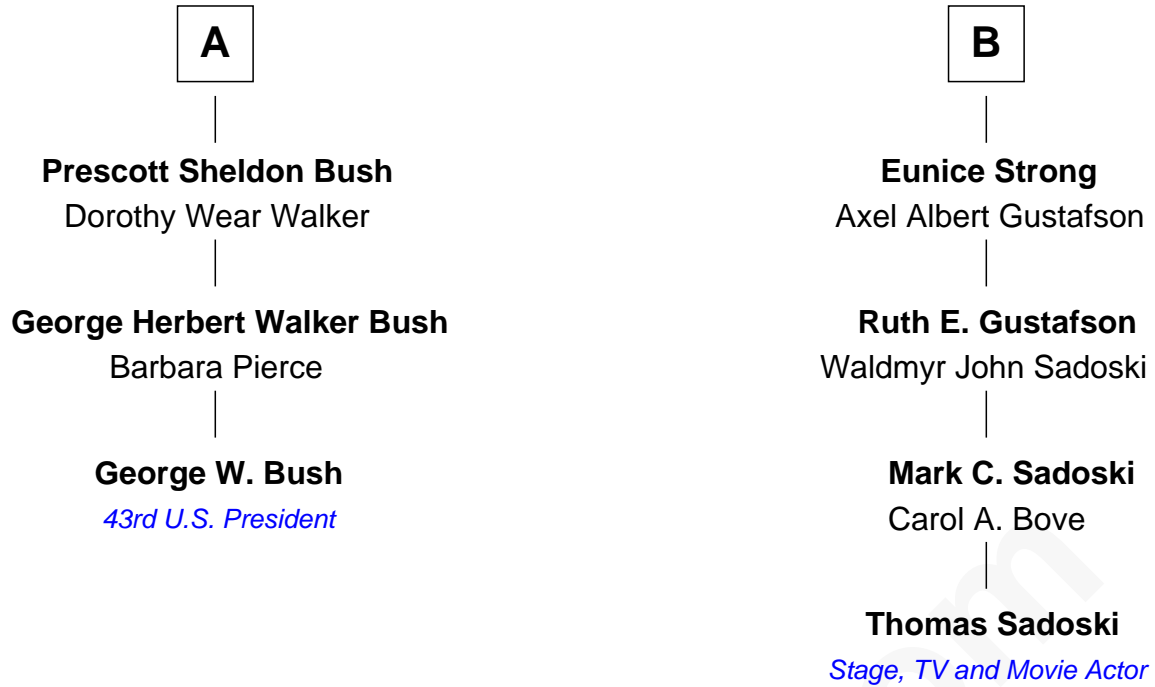

# FamousKin.com Relationship Chart of

**George W. Bush**

*43rd U.S. President*

9th cousin 1 time removed of

**Thomas Sadoski**

*Stage, TV and Movie Actor*

**Samuel Guild**  
Mary Woodcock

Thomas Sadoski photo by [iDominick](#) [\(CC BY-SA 2.0\)](#)