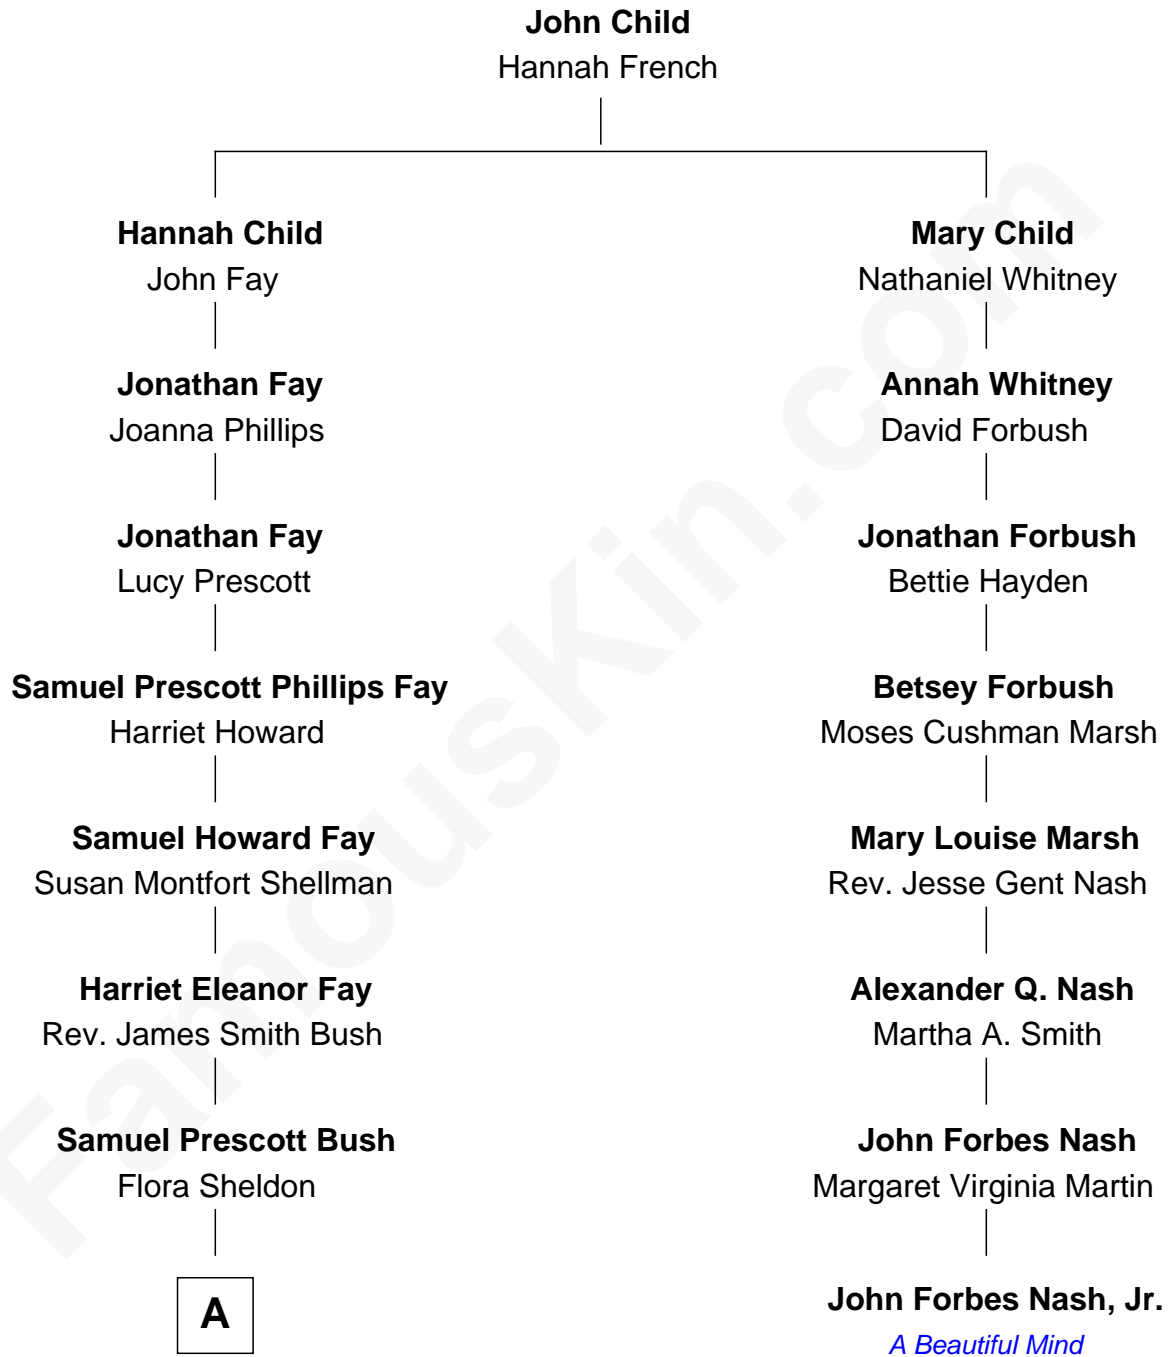

FamousKin.com
Relationship Chart of
George W. Bush
43rd U.S. President

7th cousin 2 times removed of

John Forbes Nash, Jr.
"A Beautiful Mind" Mathematician

A

—
Prescott Sheldon Bush

Dorothy Wear Walker

—
George Herbert Walker Bush

Barbara Pierce

—
George W. Bush

43rd U.S. President

FamousKin.com