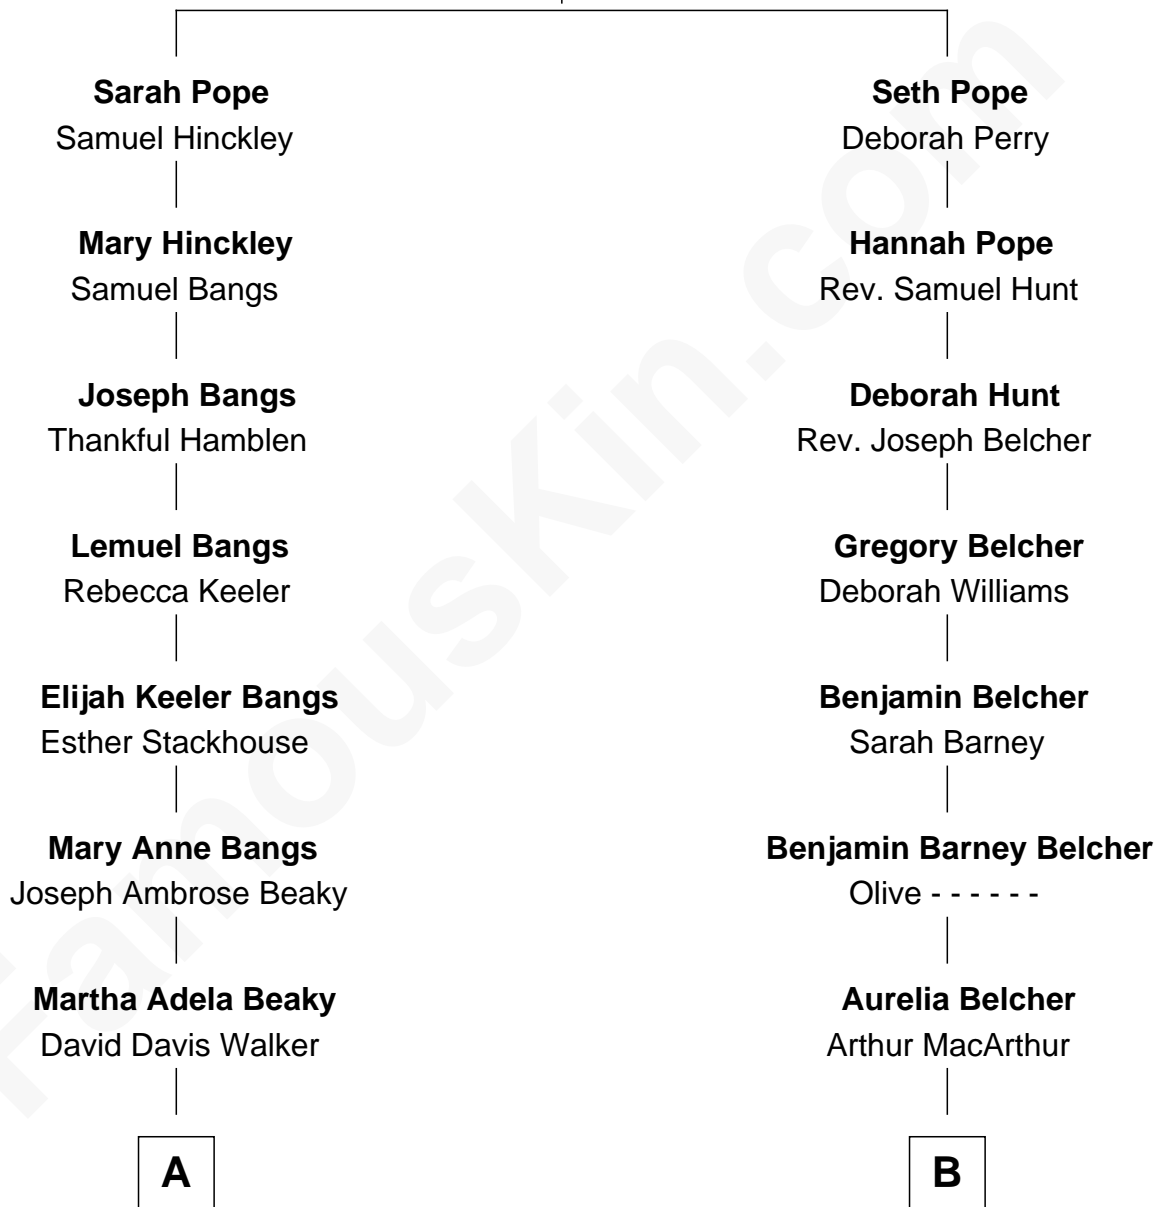

# FamousKin.com Relationship Chart of

**George W. Bush**  
43rd U.S. President

8th cousin 2 times removed of

**General Douglas MacArthur**  
U.S. Army - World War II

**Thomas Pope**  
Sarah Jenny

FamousKin.com