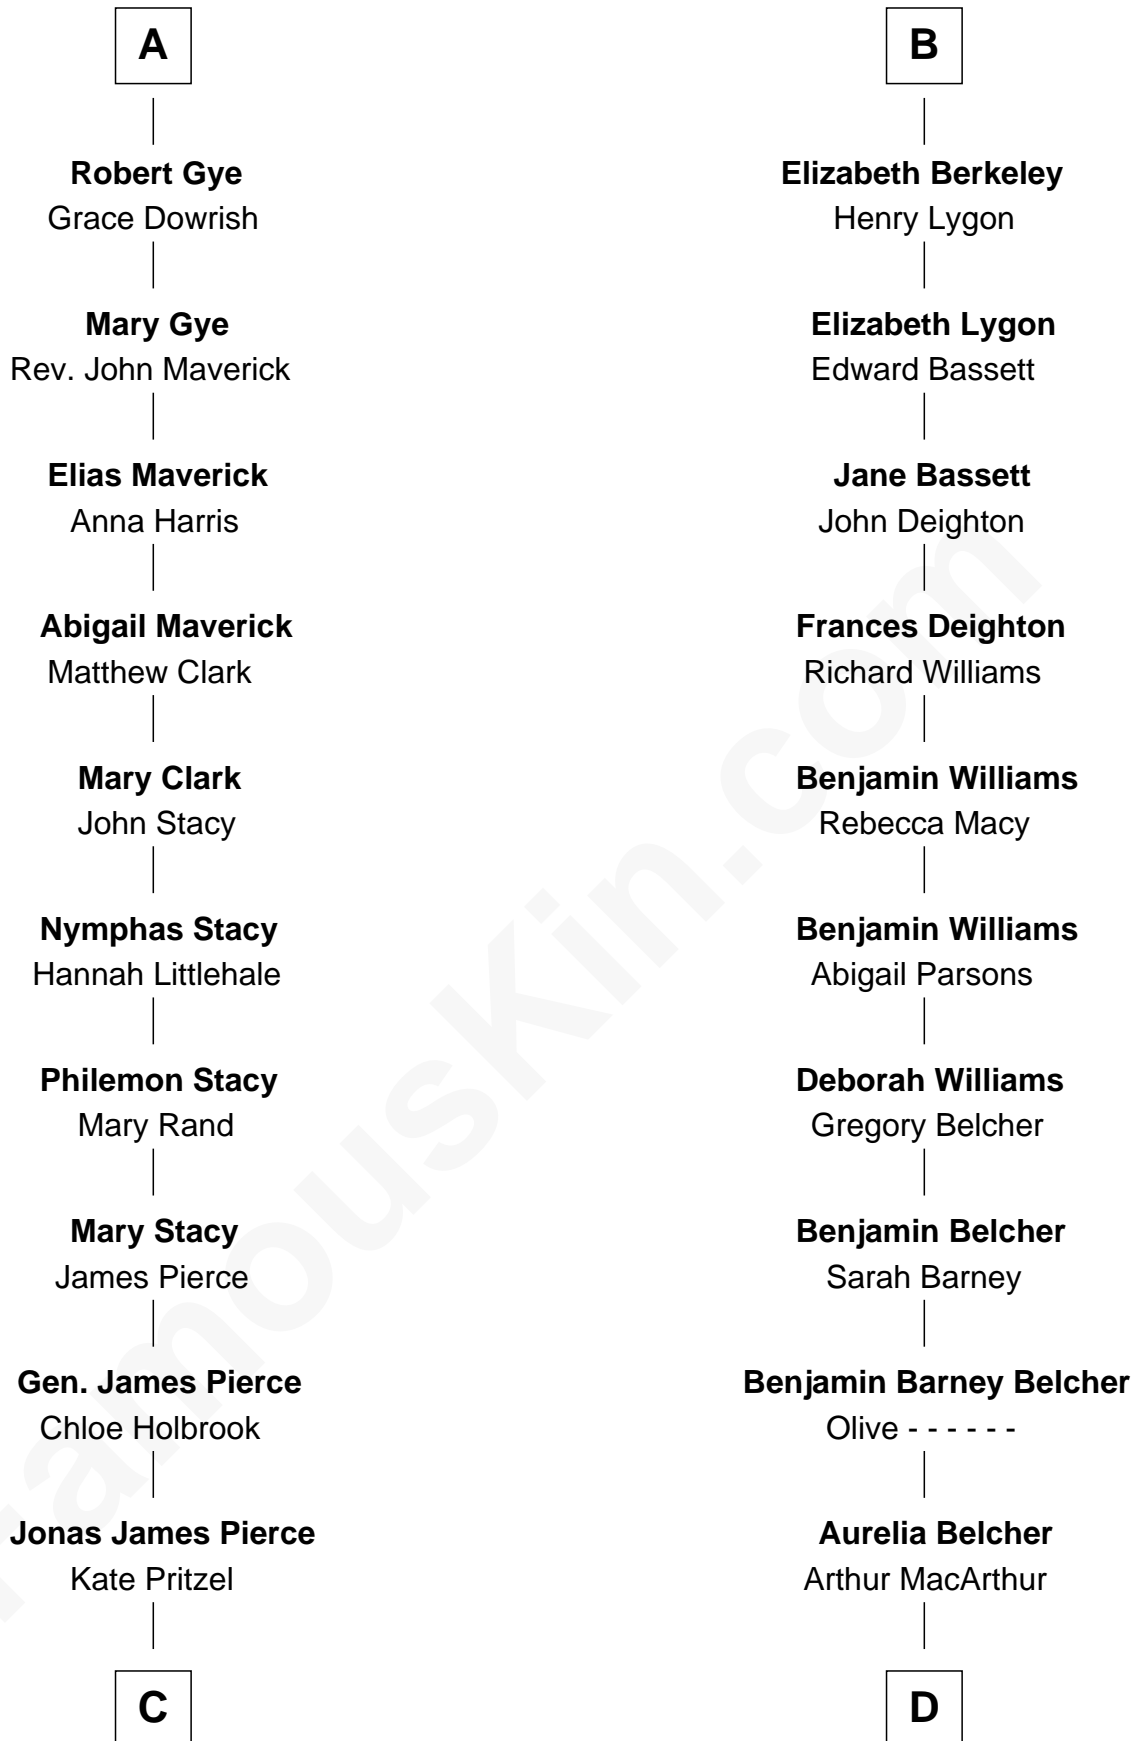

FamousKin.com
Relationship Chart of
George W. Bush
43rd U.S. President

18th cousin 2 times removed of
General Douglas MacArthur
U.S. Army - World War II

FamousKin.com