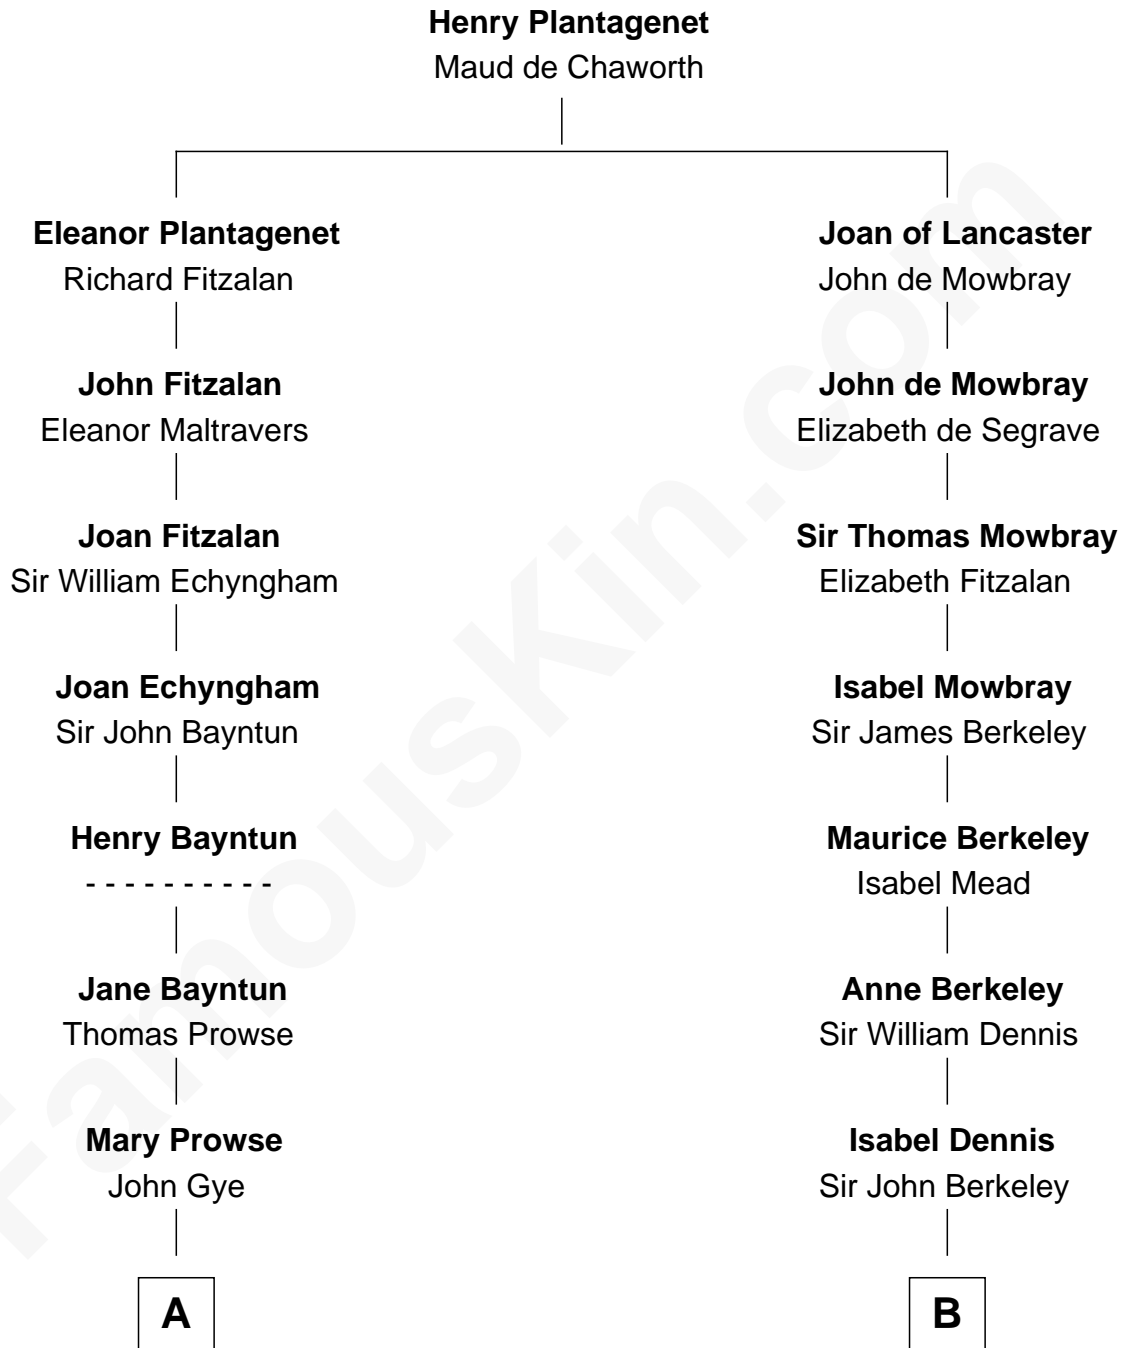

FamousKin.com
Relationship Chart of
George W. Bush
43rd U.S. President

18th cousin 2 times removed of
General Douglas MacArthur
U.S. Army - World War II

FamousKin.com