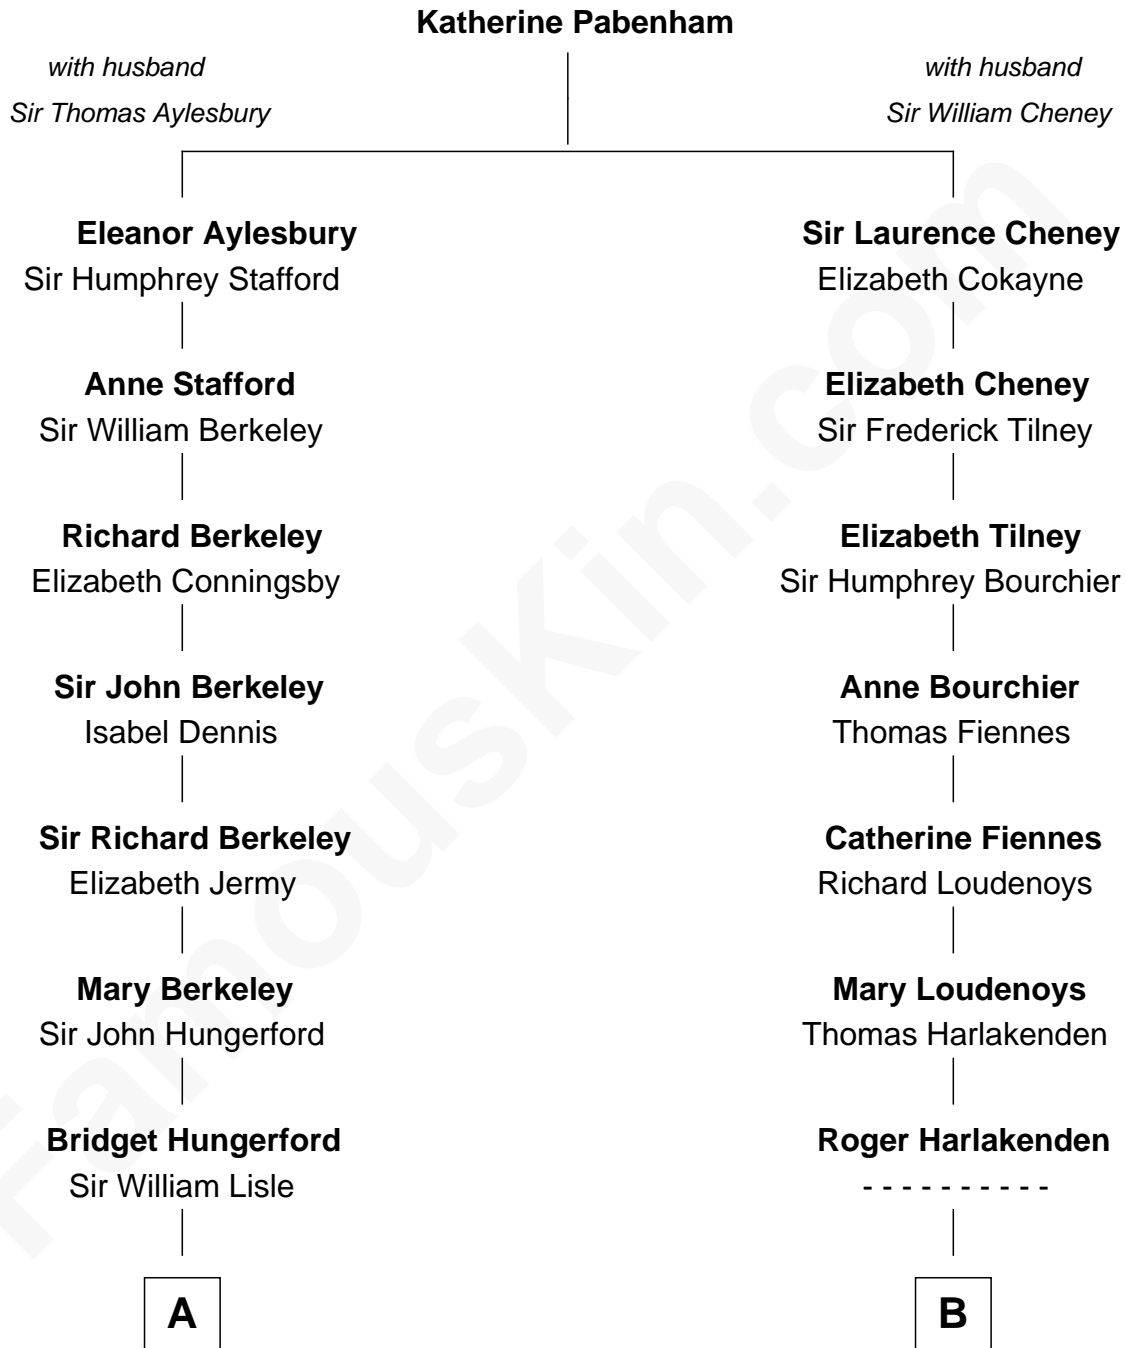

FamousKin.com
Relationship Chart of
George W. Bush
43rd U.S. President

17th cousin 2 times removed of
Frank Lloyd Wright
American Architect

C

—
Prescott Sheldon Bush

Dorothy Wear Walker

—
George Herbert Walker Bush

Barbara Pierce

—
George W. Bush

43rd U.S. President

FamousKin.com