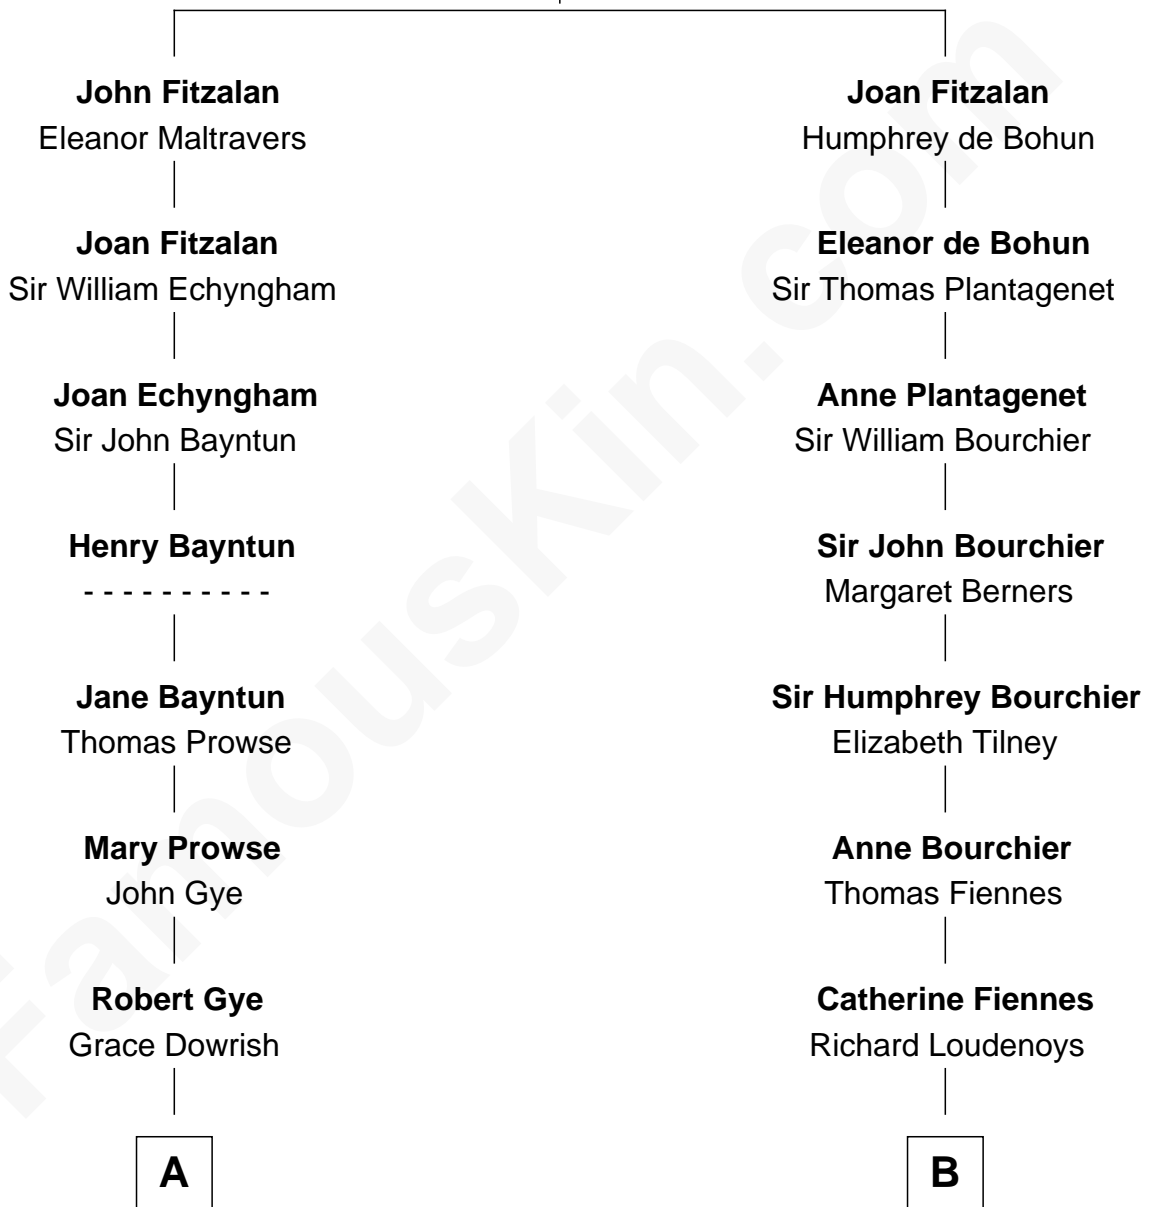

FamousKin.com Relationship Chart of

George W. Bush
43rd U.S. President

19th cousin of

Frank Lloyd Wright
American Architect

Richard Fitzalan
Eleanor Plantagenet

FamousKin.com