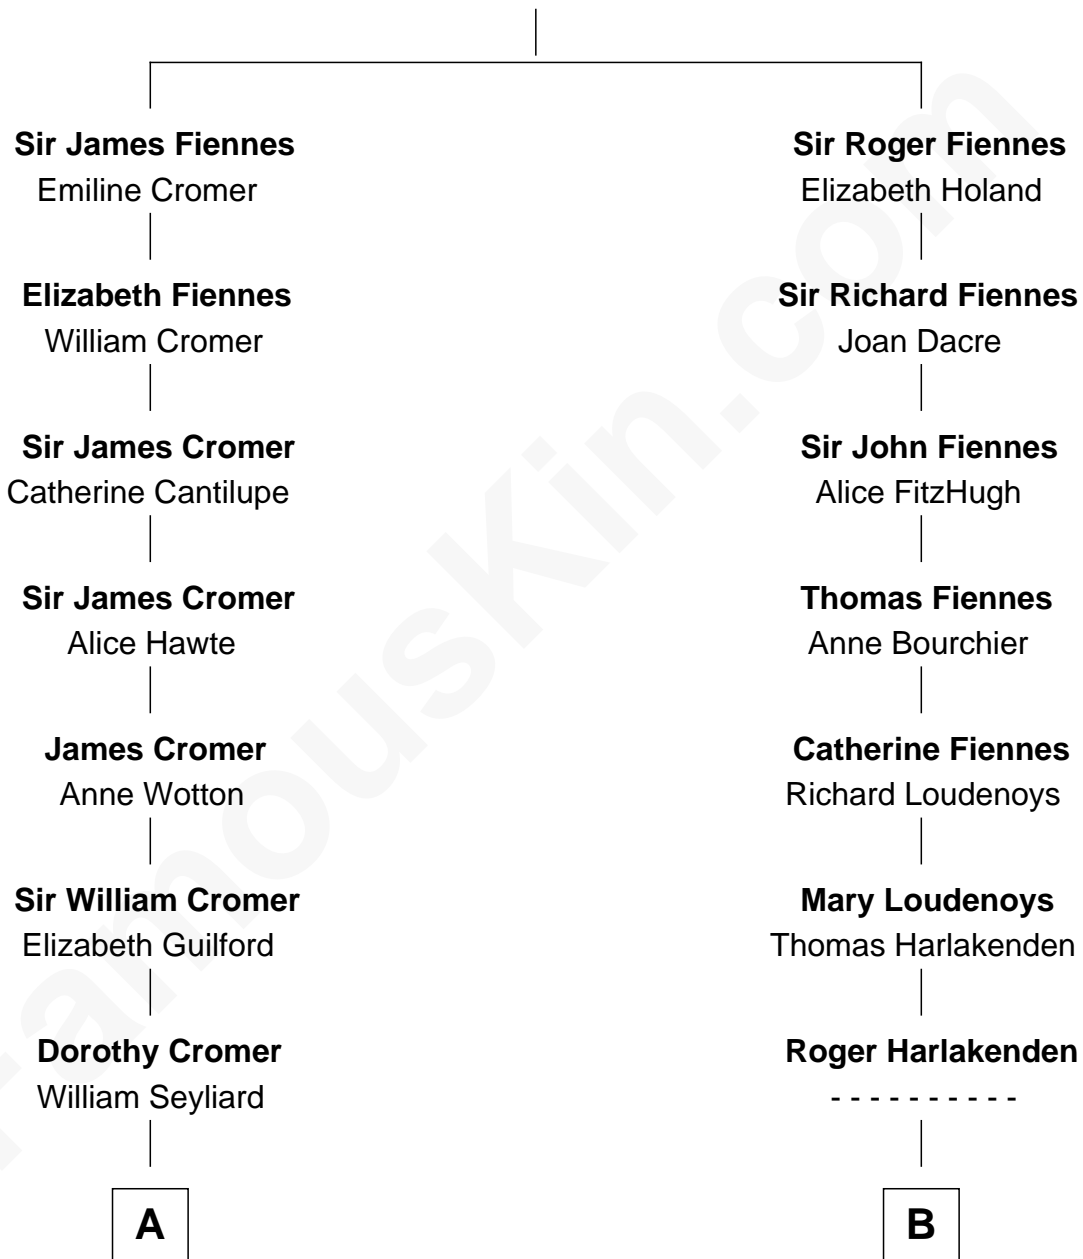

FamousKin.com Relationship Chart of

George W. Bush
43rd U.S. President

17th cousin 2 times removed of

Frank Lloyd Wright
American Architect

Sir William Fiennes
Elizabeth Batisford

C

—
Prescott Sheldon Bush

Dorothy Wear Walker

—
George Herbert Walker Bush

Barbara Pierce

—
George W. Bush

43rd U.S. President

FamousKin.com