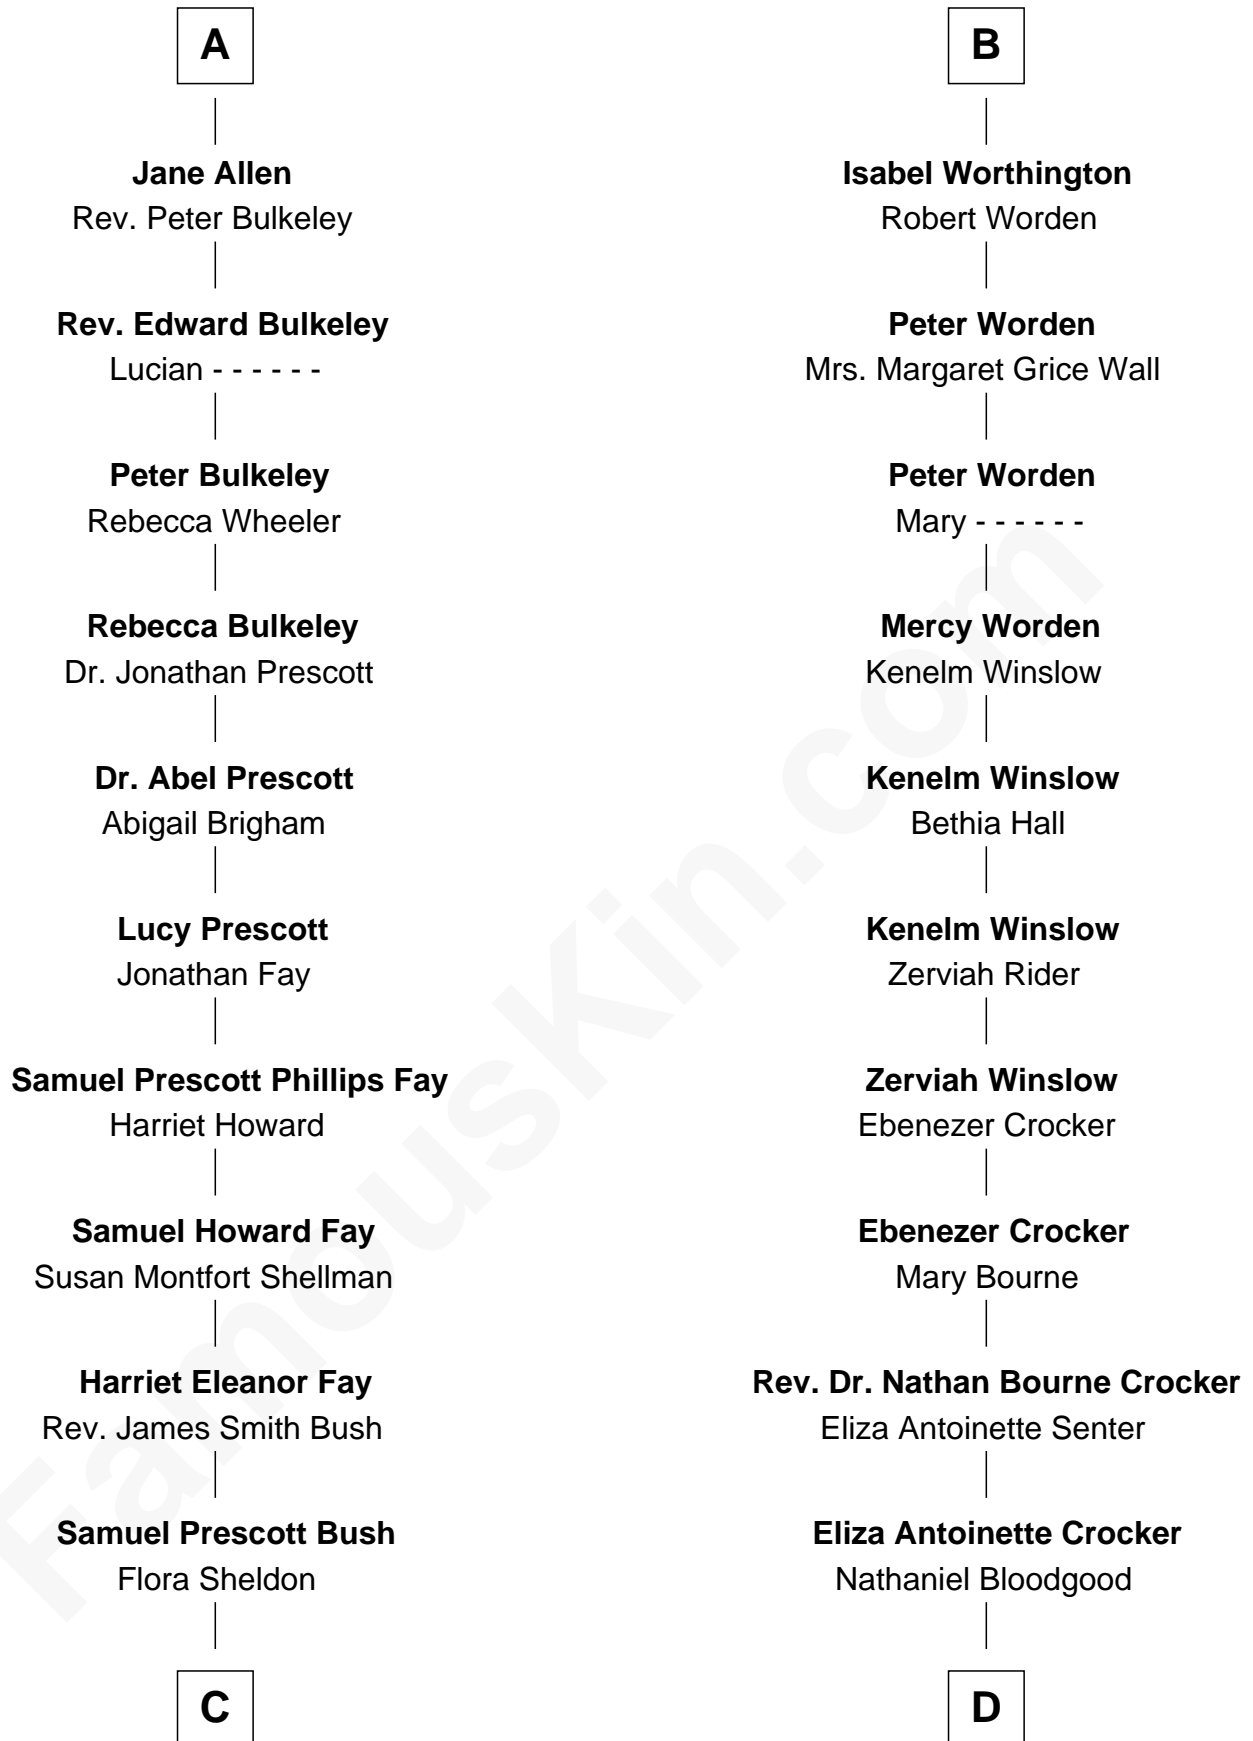

**FamousKin.com**  
**Relationship Chart of**  
**George W. Bush**  
*43rd U.S. President*

19th cousin 2 times removed of

**Kyra Sedgwick**  
*TV and Movie Actress*

**C**

**Prescott Sheldon Bush**

Dorothy Wear Walker

**George Herbert Walker Bush**

Barbara Pierce

**George W. Bush**

*43rd U.S. President*

**D**

**Helen Bloodgood**

Francis Peabody

**Fannie Peabody**