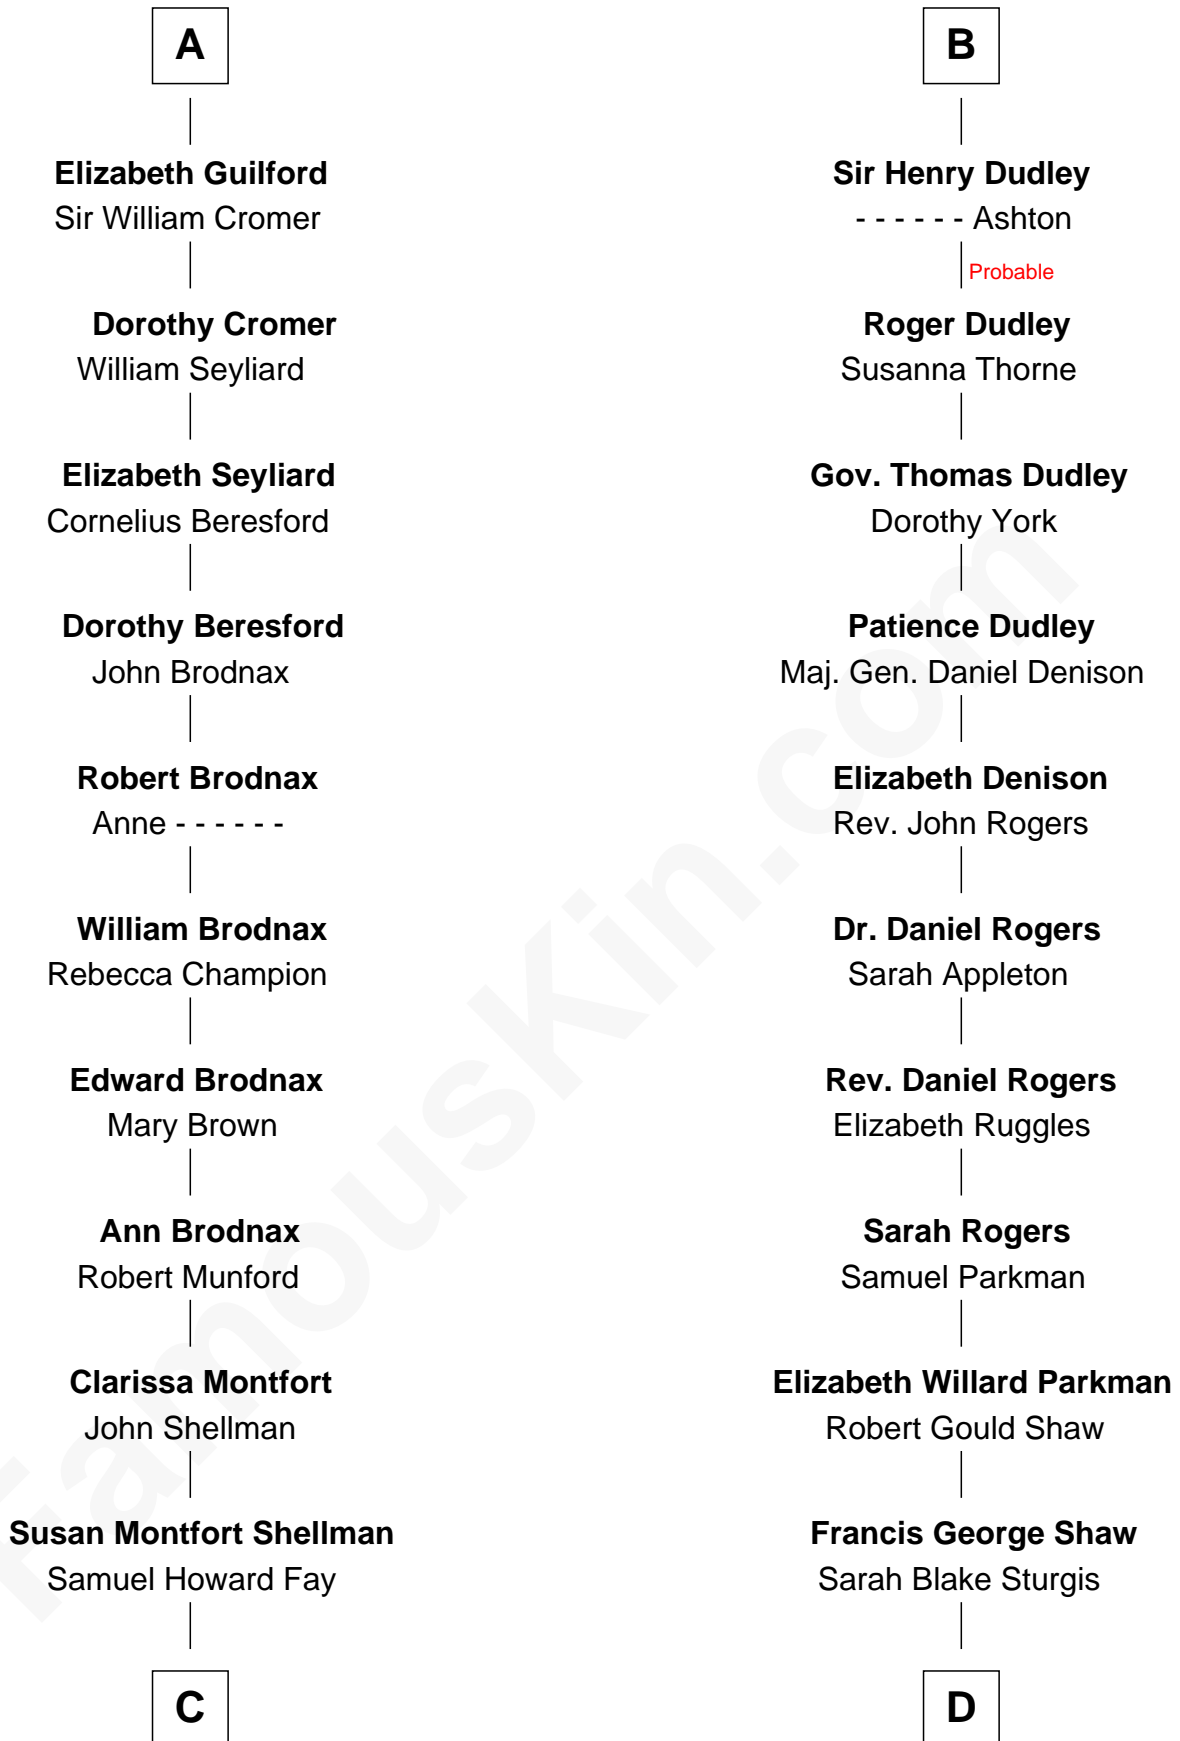

# FamousKin.com Relationship Chart of

**George W. Bush**

*43rd U.S. President*

21st cousin of

**Kyra Sedgwick**

*TV and Movie Actress*

**Sir Robert de Holland**

Maude la Zouche

**C**

**Harriet Eleanor Fay**  
Rev. James Smith Bush

**Samuel Prescott Bush**  
Flora Sheldon

**Prescott Sheldon Bush**  
Dorothy Wear Walker

**George Herbert Walker Bush**  
Barbara Pierce

**George W. Bush**  
*43rd U.S. President*

**D**

**Susanna Shaw**  
Robert Bowne Minturn

**Sarah May Minturn**  
Henry Dwight Sedgwick

**Robert Minturn Sedgwick**  
Helen Peabody

**Henry Dwight Sedgwick**  
Patricia Ann Rosenwald

**Kyra Sedgwick**  
*TV and Movie Actress*