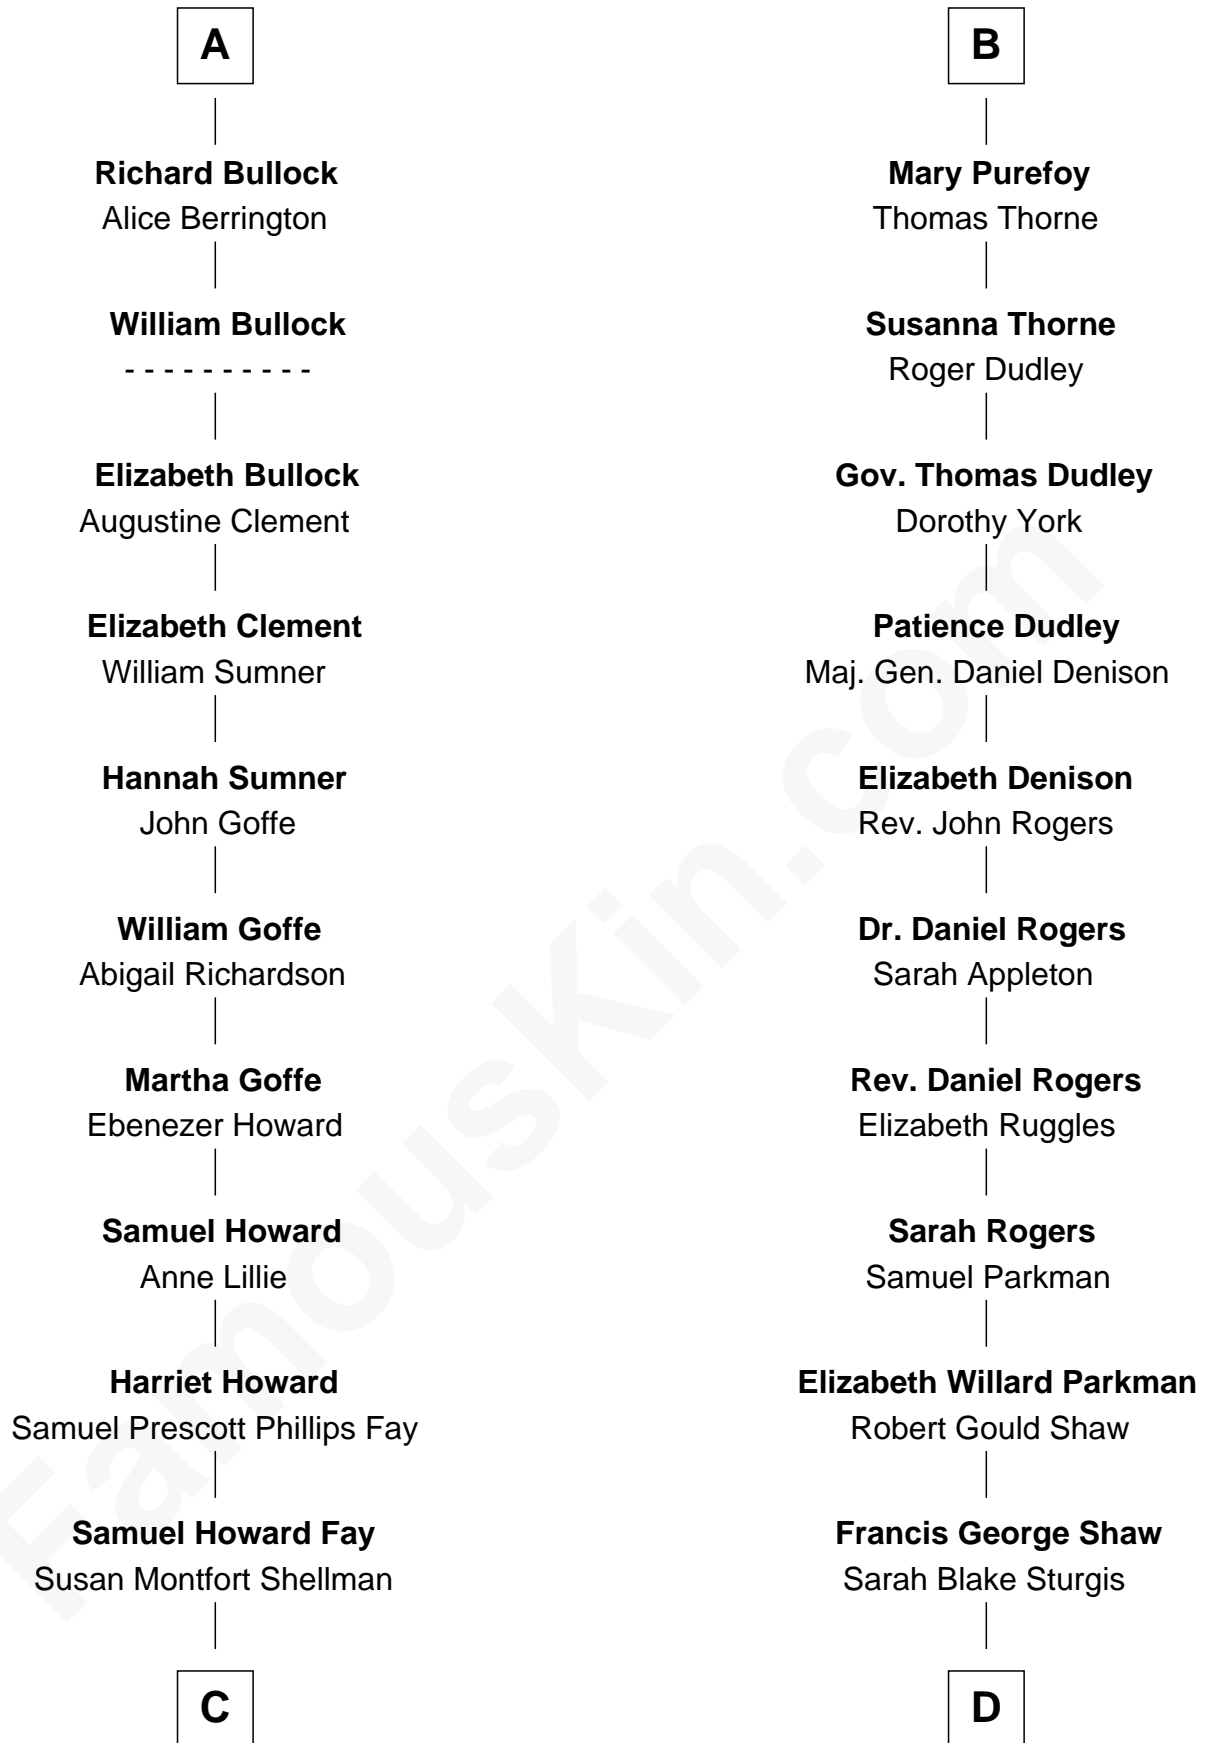

FamousKin.com Relationship Chart of

George W. Bush
43rd U.S. President

21st cousin of

Kyra Sedgwick
TV and Movie Actress

Sir John Howard
Alice de Bois

Sir Robert Howard
Margaret de Scales

Sir John Howard
Margaret de Plaiz

Sir John Howard
Joan Walton

Elizabeth Howard
Sir John de Vere

Joan de Vere
Sir William Norreys

Margaret Norreys
Gilbert Bullock

Thomas Bullock
Alice Kingsmill

A

Joan Howard
Sir Peter de Brewes

Beatrice Brewes
Sir Hugh Shirley

Sir Ralph Shirley
Joan Basset

Beatrice Shirley
John Brome

Isabel Brome
John Denton

Alice Denton
Nicholas Purefoy

Edward Purefoy
Anne Fettiplace

B

C

Harriet Eleanor Fay
Rev. James Smith Bush

Samuel Prescott Bush
Flora Sheldon

Prescott Sheldon Bush
Dorothy Wear Walker

George Herbert Walker Bush
Barbara Pierce

George W. Bush
43rd U.S. President

D

Susanna Shaw
Robert Bowne Minturn

Sarah May Minturn
Henry Dwight Sedgwick