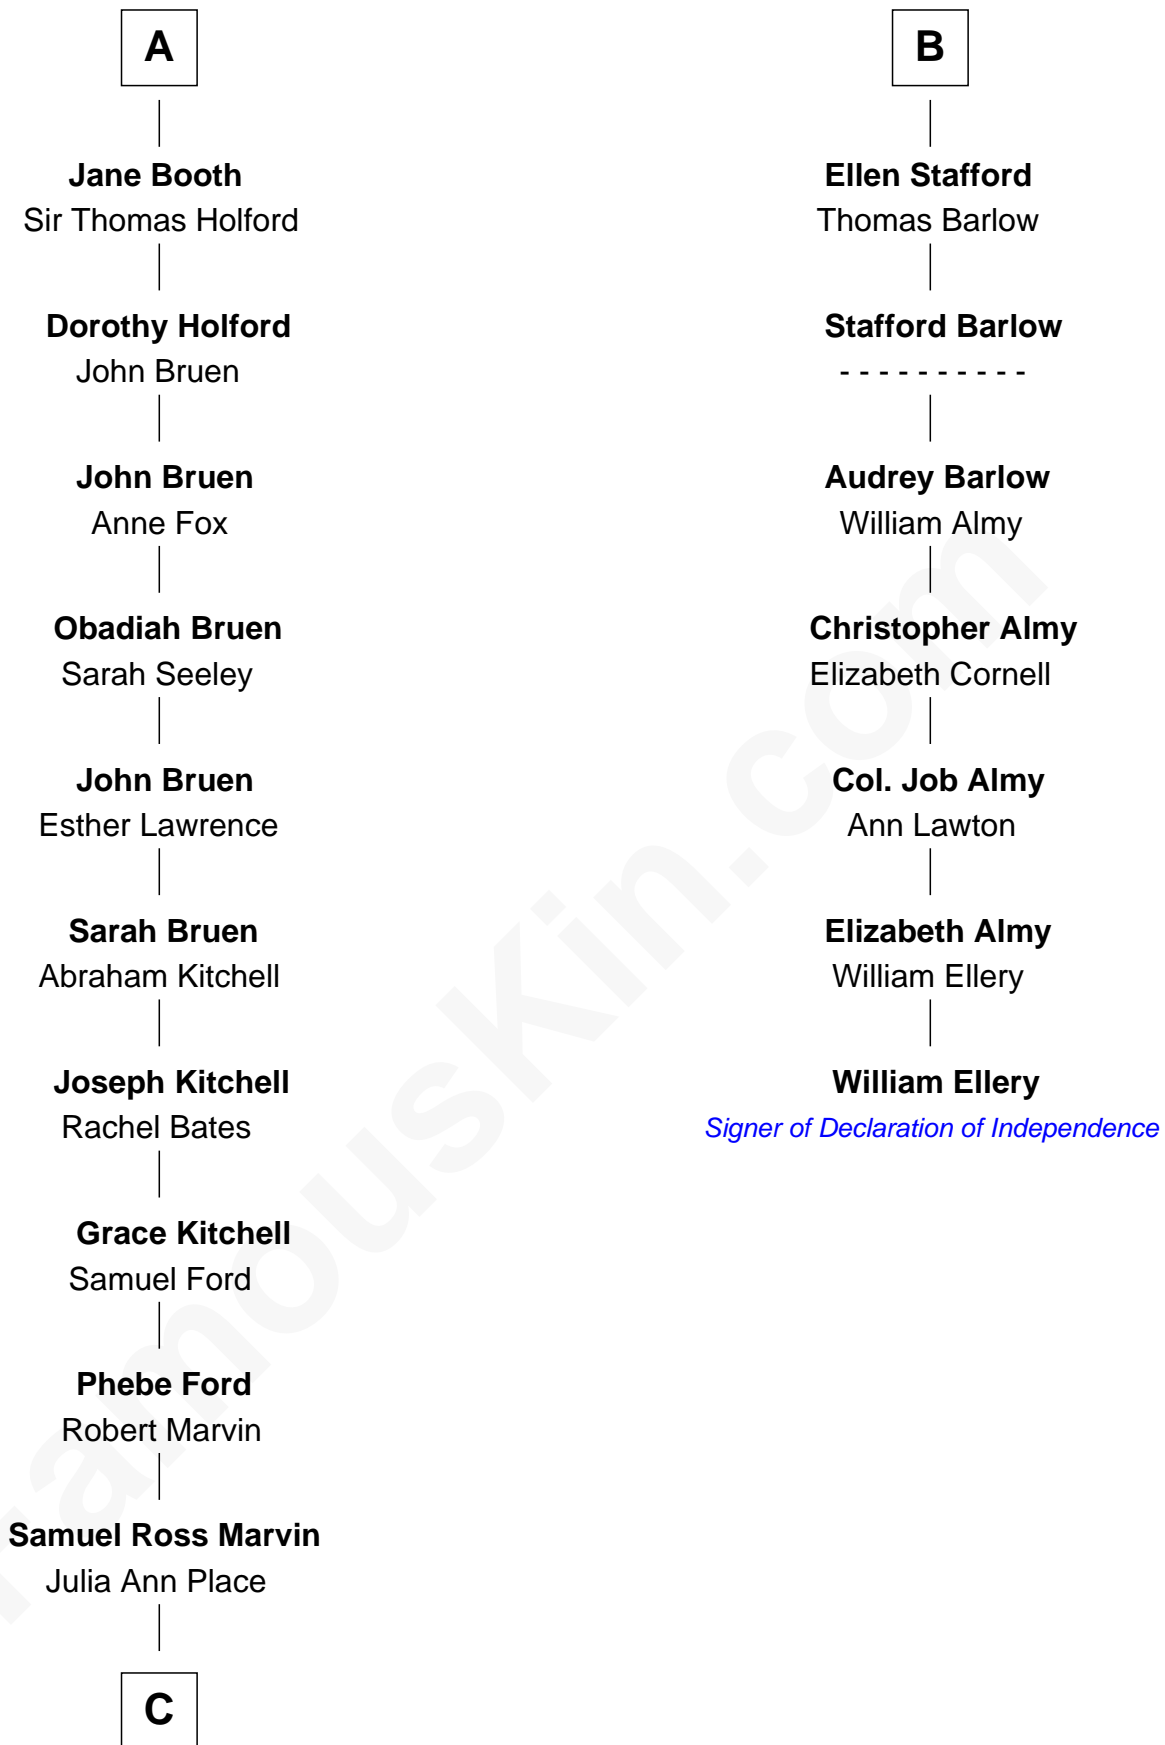

FamousKin.com
Relationship Chart of
George W. Bush
43rd U.S. President

13th cousin 8 times removed of

William Ellery
Signer of the Declaration of Independence

C

Jerome Place Marvin

Martha Ann Stokes

Mabel Marvin

Scott Pierce

Marvin Pierce

Pauline Robinson

Barbara Pierce

George Herbert Walker Bush

George W. Bush

43rd U.S. President

FamousKin.com