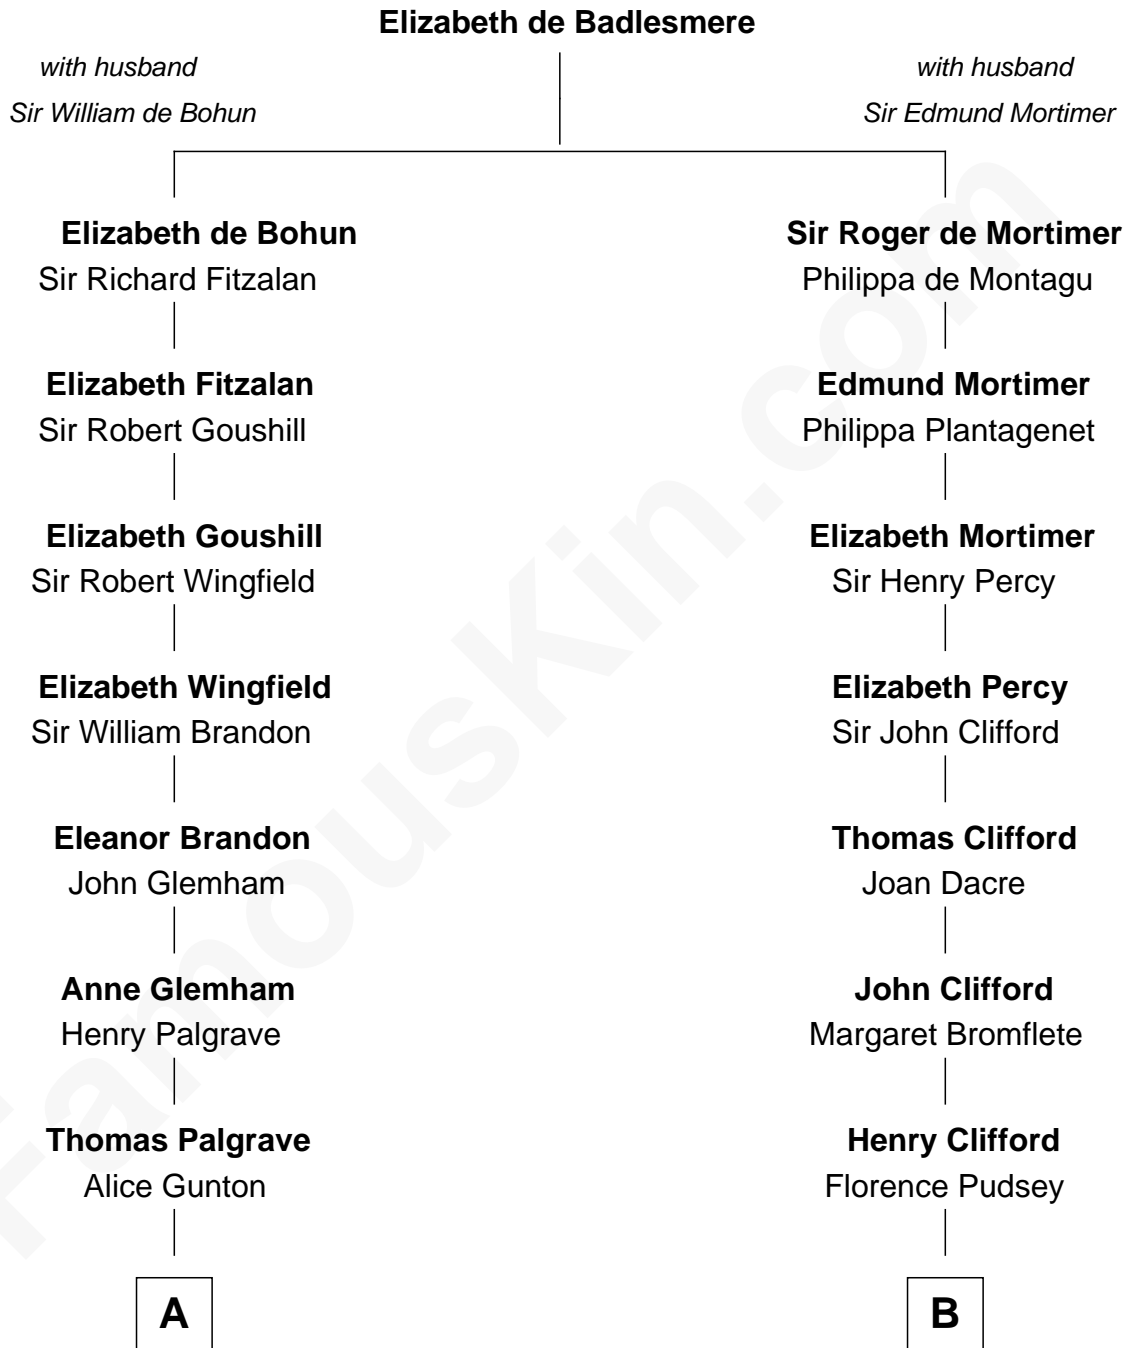

FamousKin.com Relationship Chart of

George W. Bush
43rd U.S. President

16th cousin 5 times removed of

Fletcher Christian
Leader of the mutiny on the Bounty

C

—
Harriet Eleanor Fay
Rev. James Smith Bush

—
Samuel Prescott Bush
Flora Sheldon

—
Prescott Sheldon Bush
Dorothy Wear Walker

—
George Herbert Walker Bush
Barbara Pierce

—
George W. Bush
43rd U.S. President

FamousKin.com