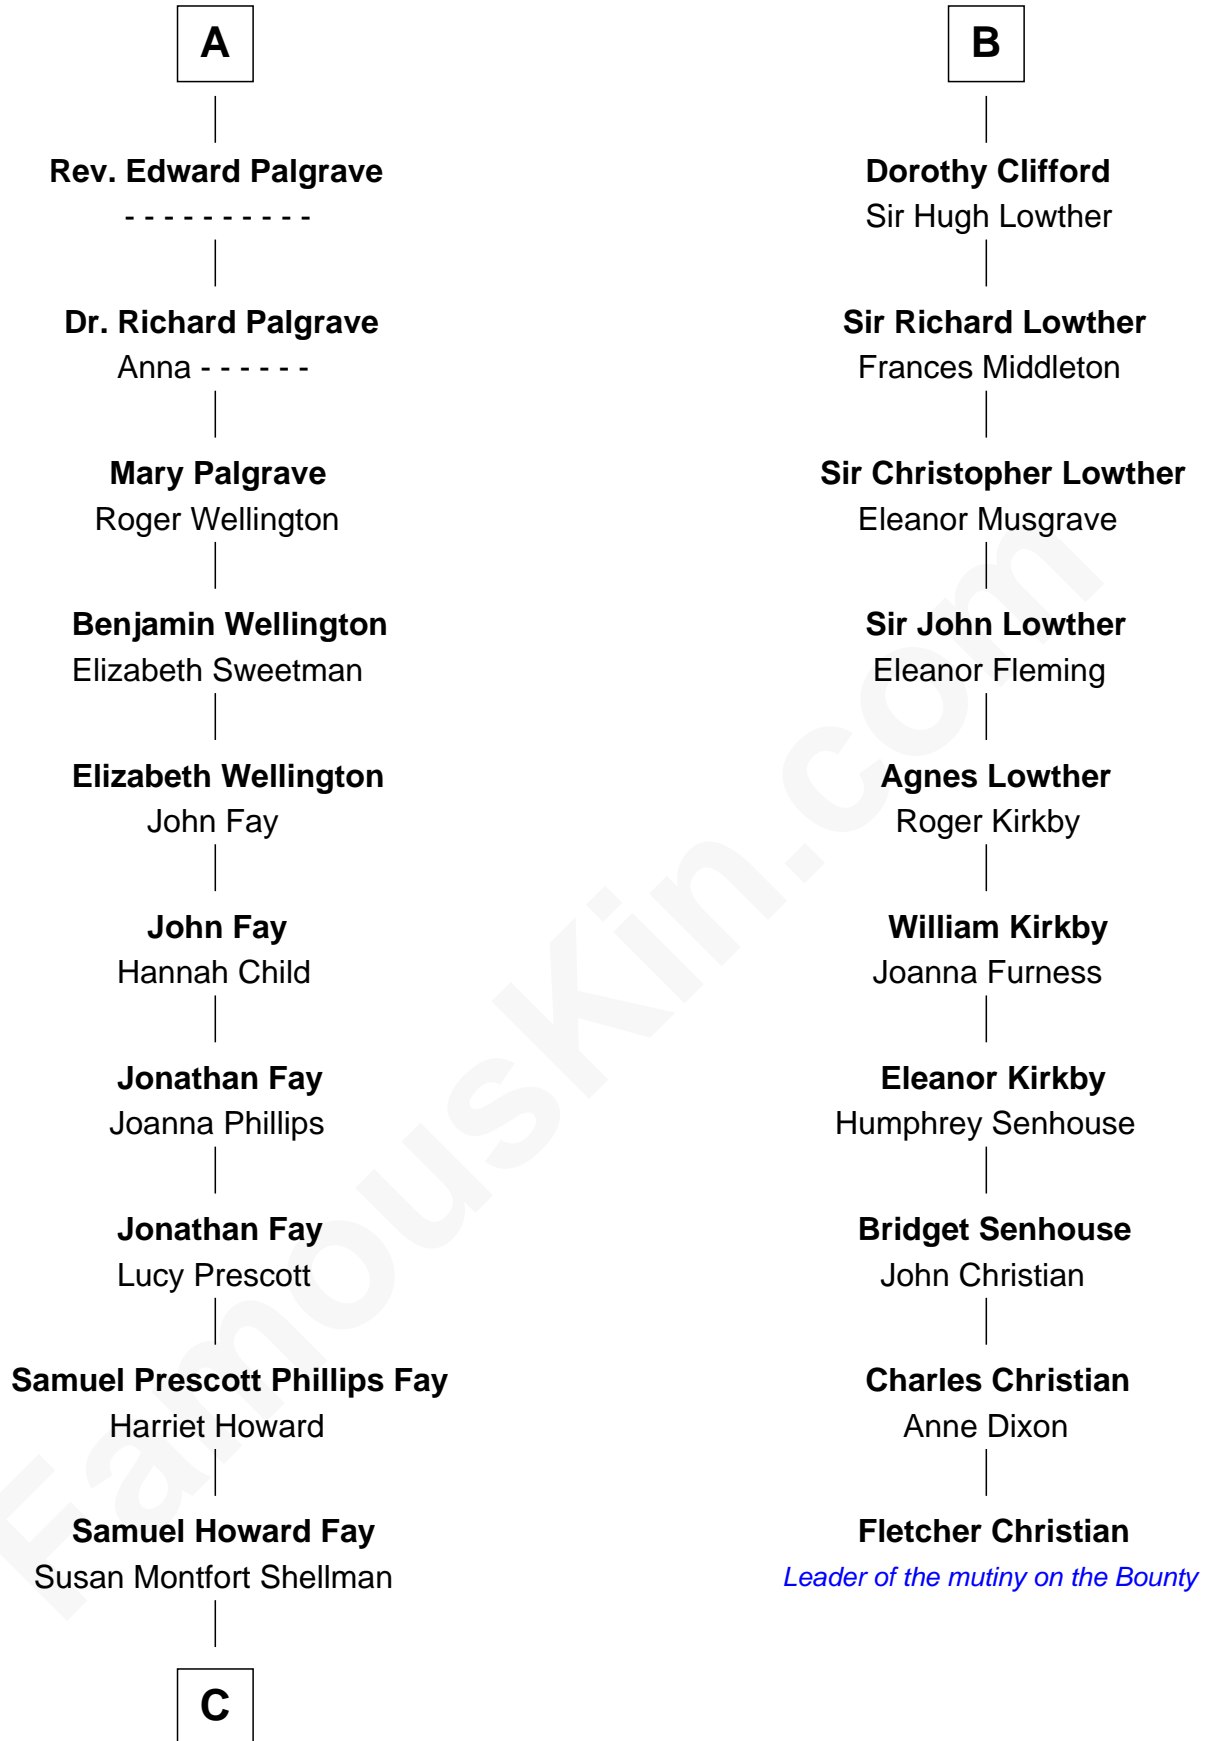

FamousKin.com Relationship Chart of

George W. Bush
43rd U.S. President

16th cousin 5 times removed of

Fletcher Christian
Leader of the mutiny on the Bounty

C

—
Harriet Eleanor Fay
Rev. James Smith Bush

—
Samuel Prescott Bush
Flora Sheldon

—
Prescott Sheldon Bush
Dorothy Wear Walker

—
George Herbert Walker Bush
Barbara Pierce

—
George W. Bush
43rd U.S. President

FamousKin.com