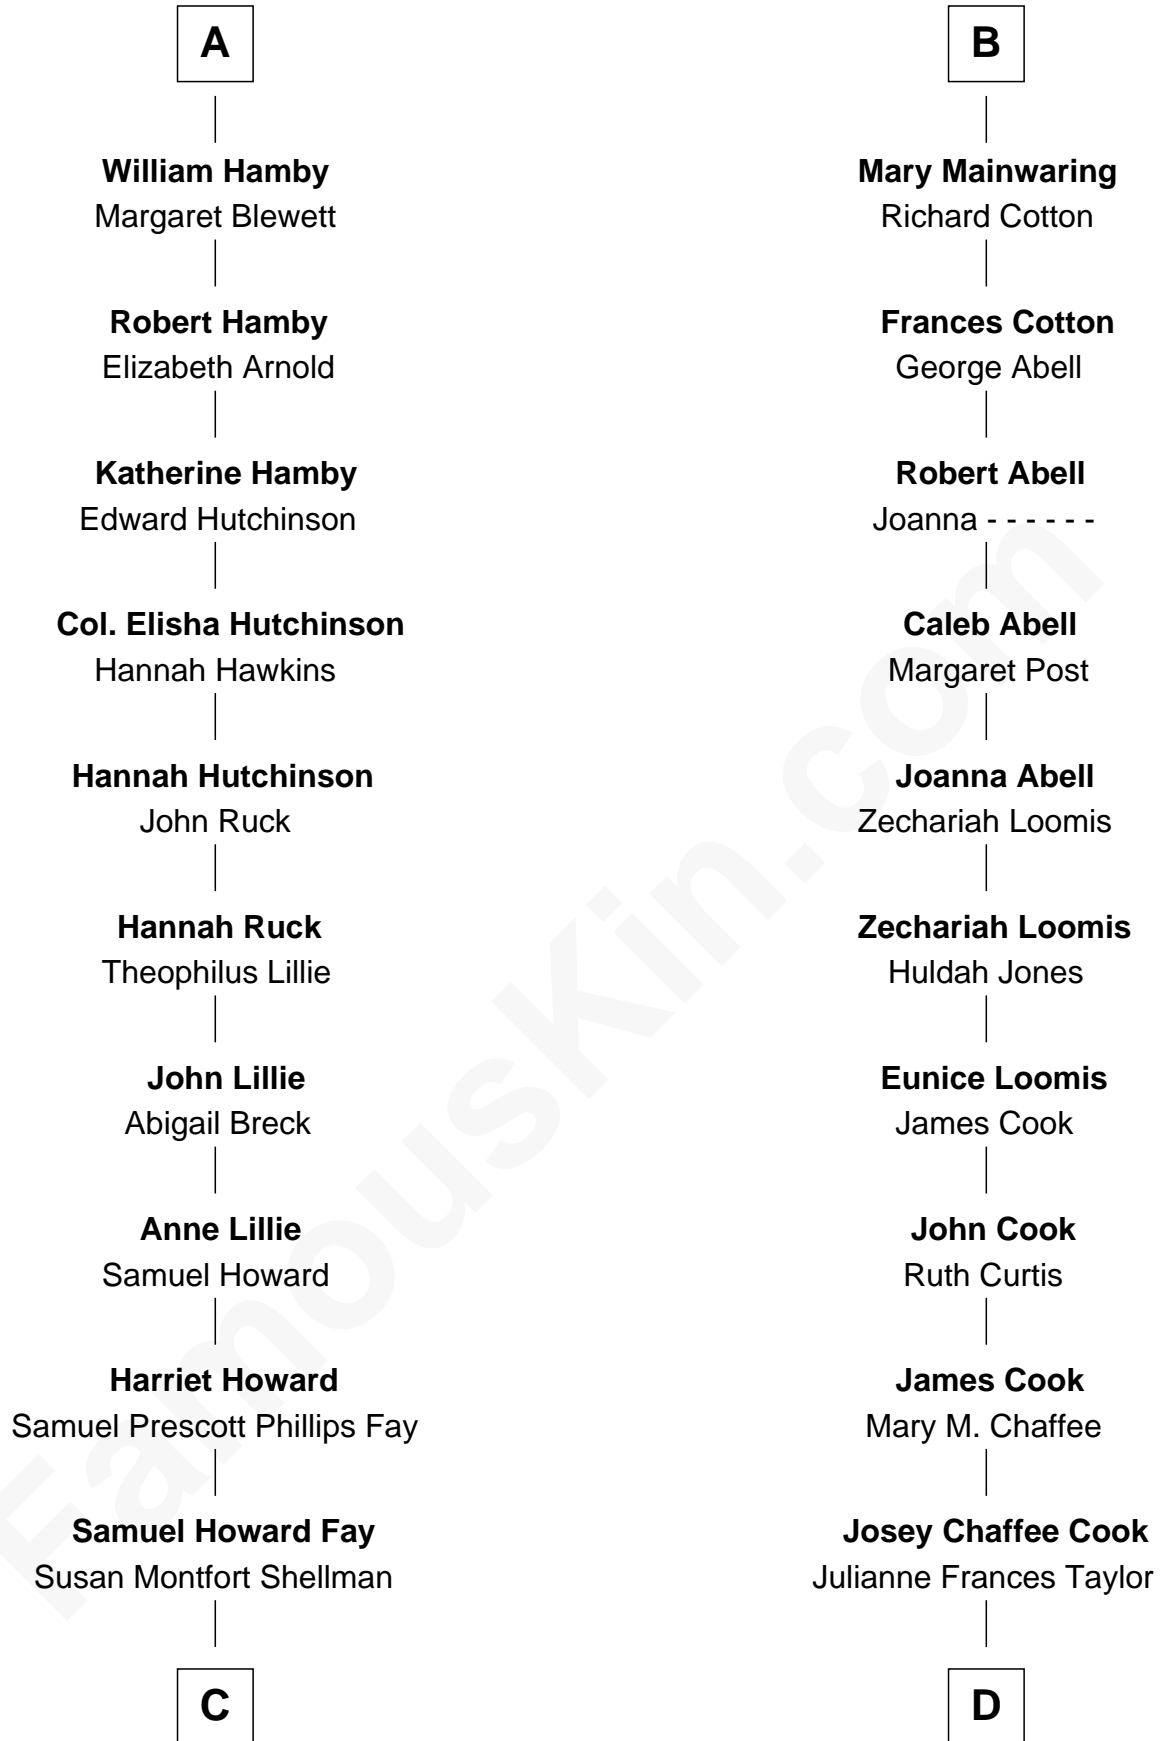

FamousKin.com Relationship Chart of

George W. Bush
43rd U.S. President

20th cousin 1 time removed of

Amber Stevens West
TV and Movie Actress

John de Welles
Maud de Roos

C

Harriet Eleanor Fay
Rev. James Smith Bush

Samuel Prescott Bush
Flora Sheldon

Prescott Sheldon Bush
Dorothy Wear Walker

George Herbert Walker Bush
Barbara Pierce

George W. Bush
43rd U.S. President

D

Frances Jemima Cook
Albert Baas

LaVerne M. Baas
Keith Karl Ingstad