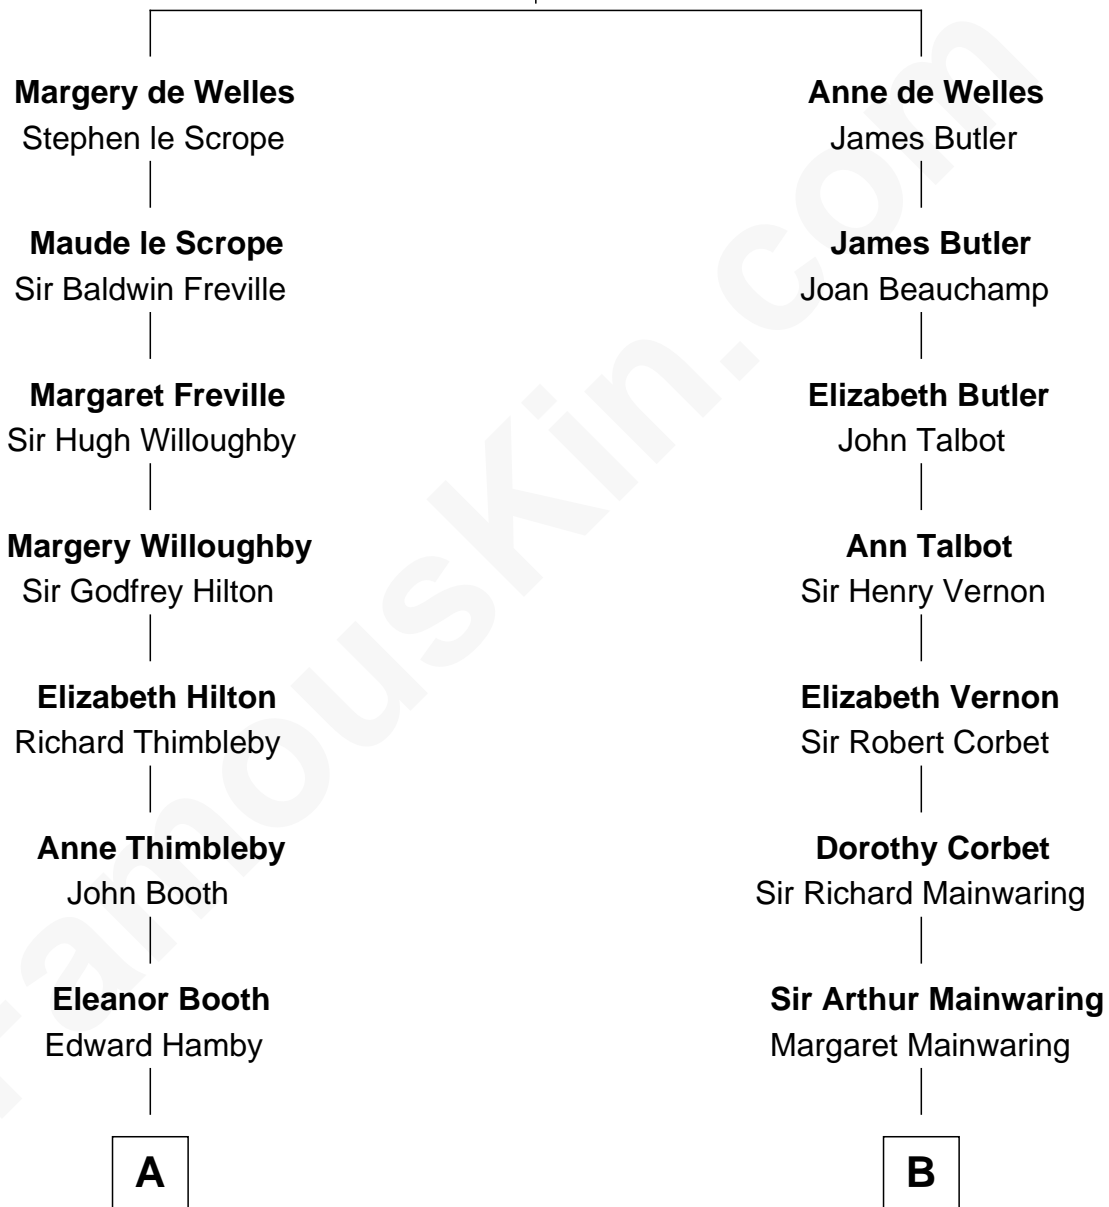

FamousKin.com Relationship Chart of

George W. Bush
43rd U.S. President

20th cousin 1 time removed of

Amber Stevens West
TV and Movie Actress

John de Welles
Maud de Roos

C

Harriet Eleanor Fay
Rev. James Smith Bush

Samuel Prescott Bush
Flora Sheldon

Prescott Sheldon Bush
Dorothy Wear Walker

George Herbert Walker Bush
Barbara Pierce

George W. Bush
43rd U.S. President

D

Frances Jemima Cook
Albert Baas

LaVerne M. Baas
Keith Karl Ingstad