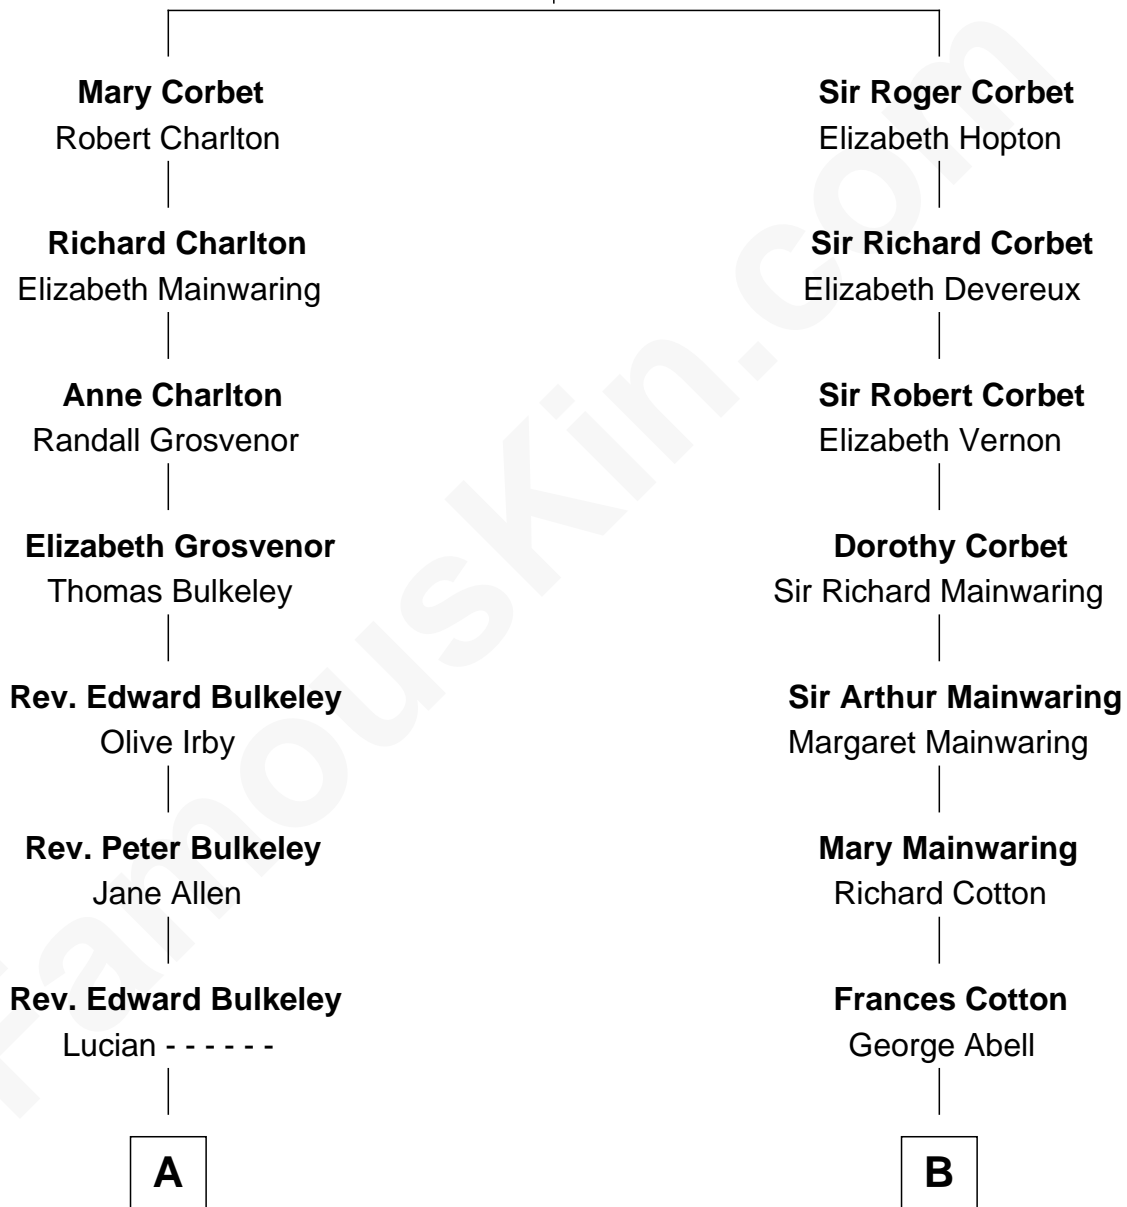

FamousKin.com Relationship Chart of

George W. Bush
43rd U.S. President

17th cousin of

Shadoe Stevens
Radio Disc Jockey

Sir Robert Corbet
Margaret - - - - -

Shadoe Stevens photo by [Alan Light](#) (CC BY 2.0)