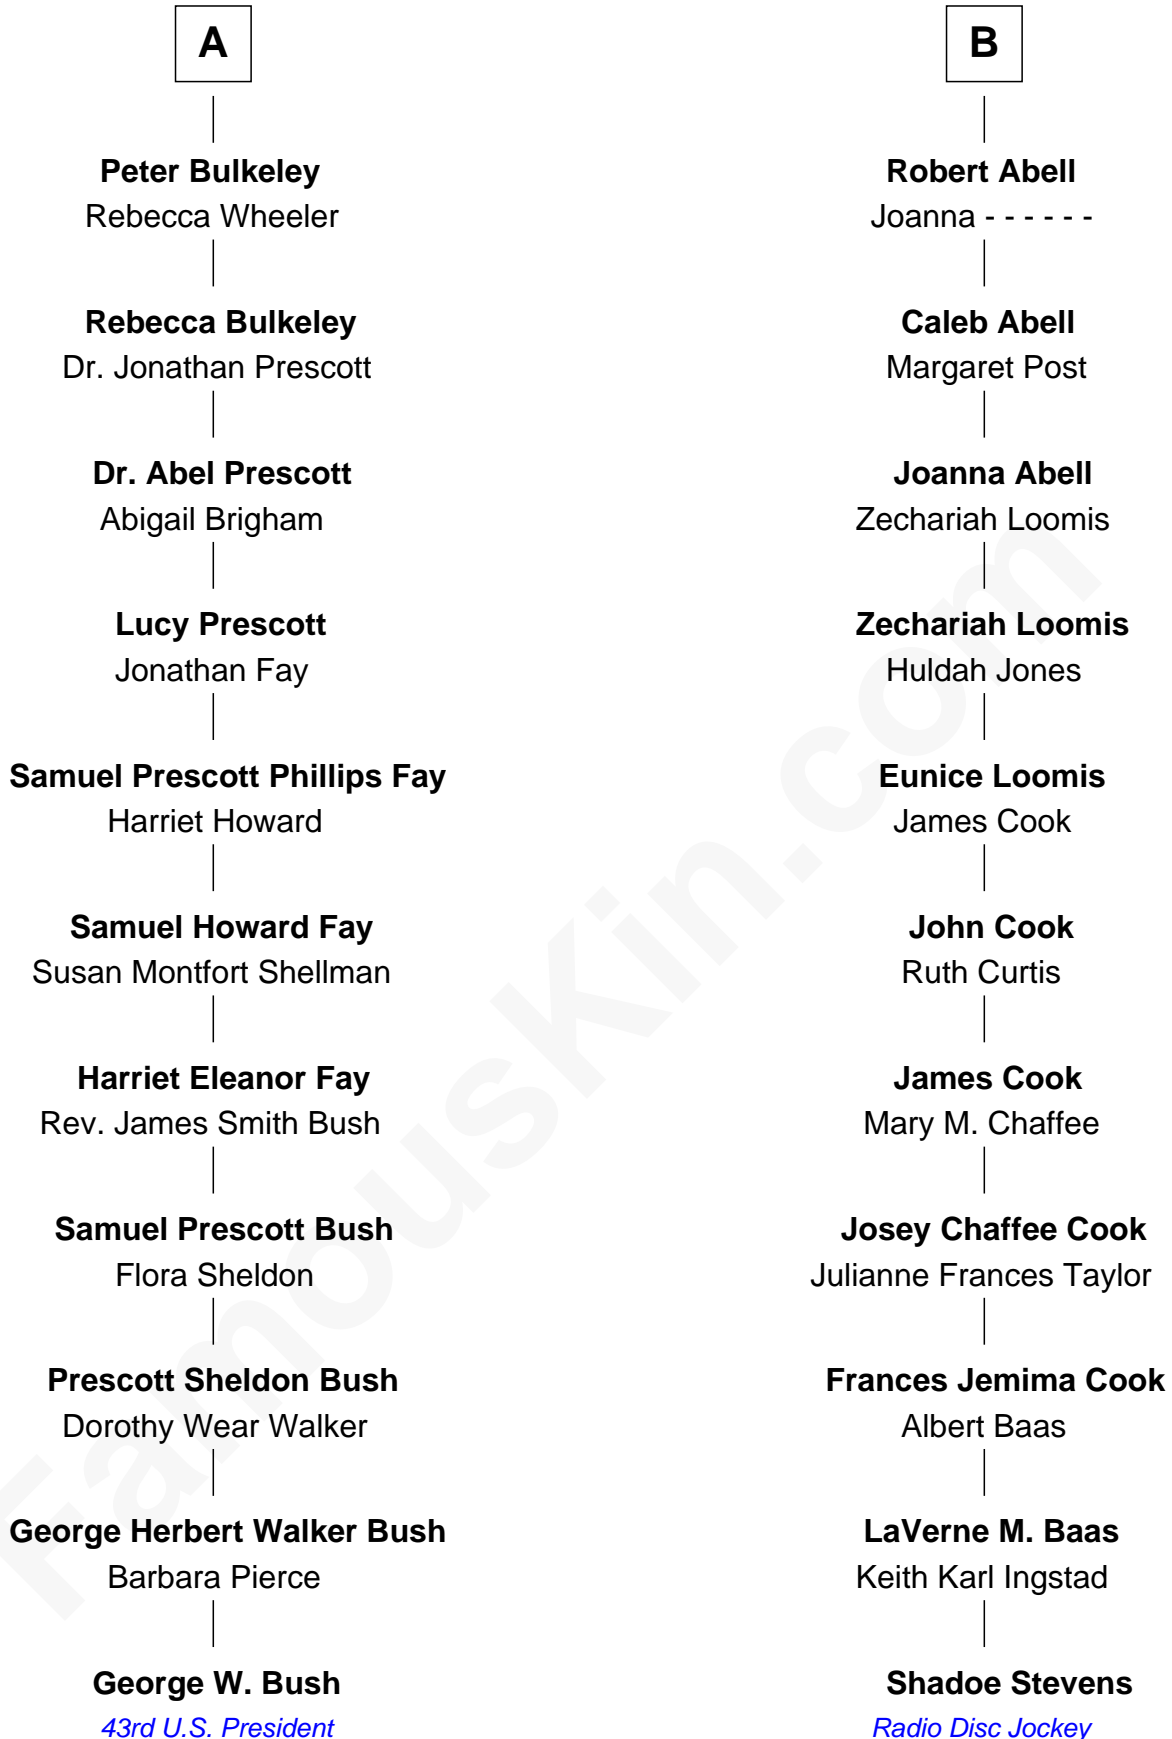

FamousKin.com Relationship Chart of

George W. Bush
43rd U.S. President

17th cousin of

Shadoe Stevens
Radio Disc Jockey

Sir Robert Corbet
Margaret - - - - -

Shadoe Stevens photo by [Alan Light](#) (CC BY 2.0)