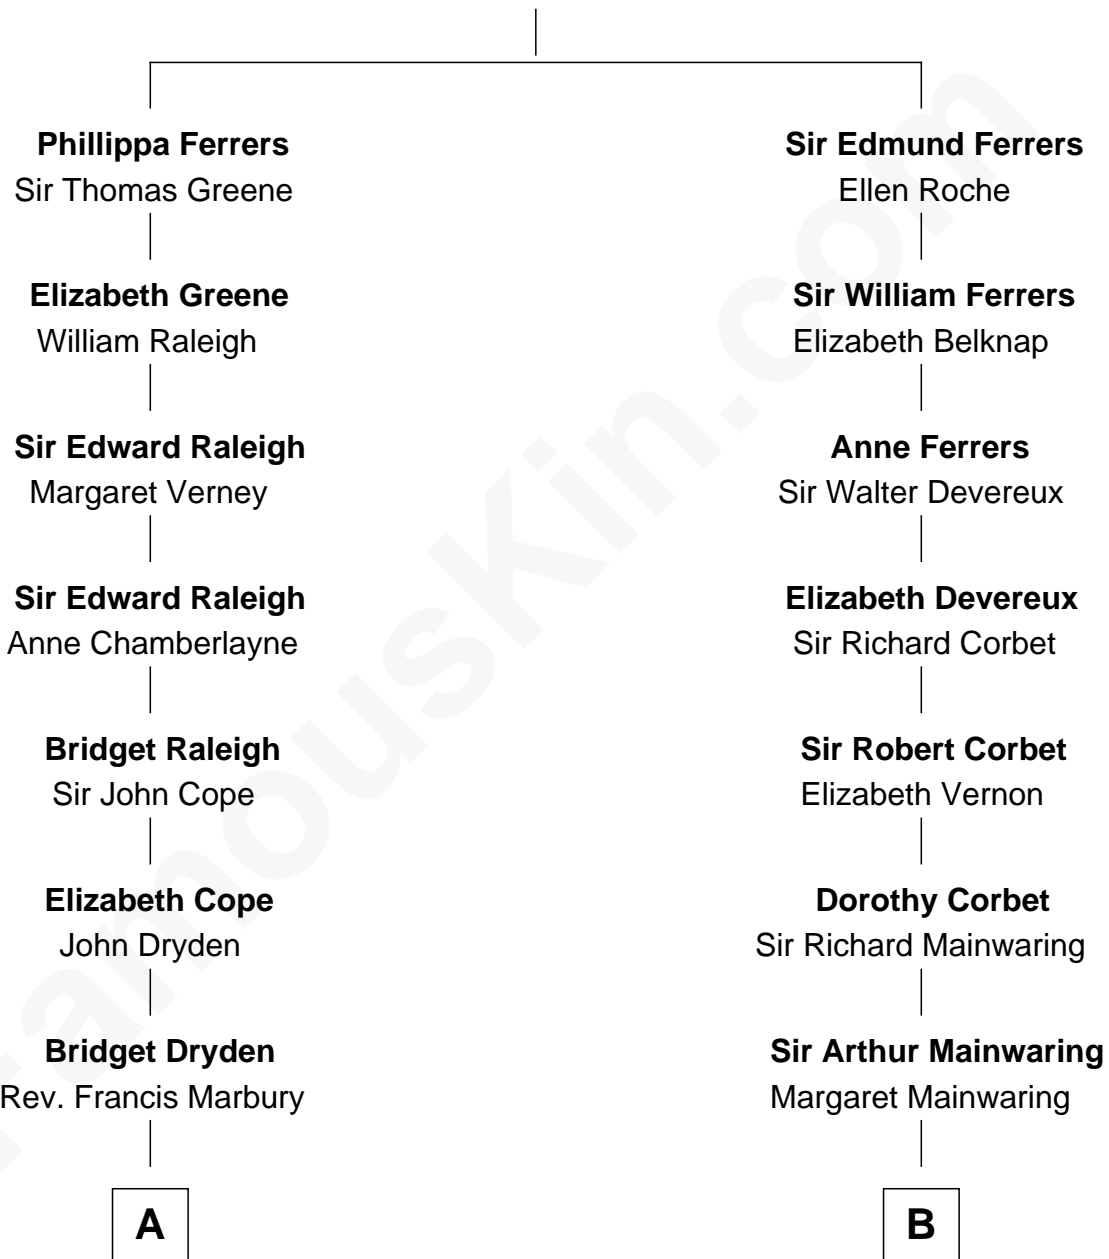

FamousKin.com Relationship Chart of

George W. Bush
43rd U.S. President

19th cousin 1 time removed of

Shadoe Stevens
Radio Disc Jockey

Robert de Ferrers
Margaret Despencer

C

Samuel Prescott Bush

Flora Sheldon

Prescott Sheldon Bush

Dorothy Wear Walker

George Herbert Walker Bush

Barbara Pierce

George W. Bush

43rd U.S. President

D

Frances Jemima Cook