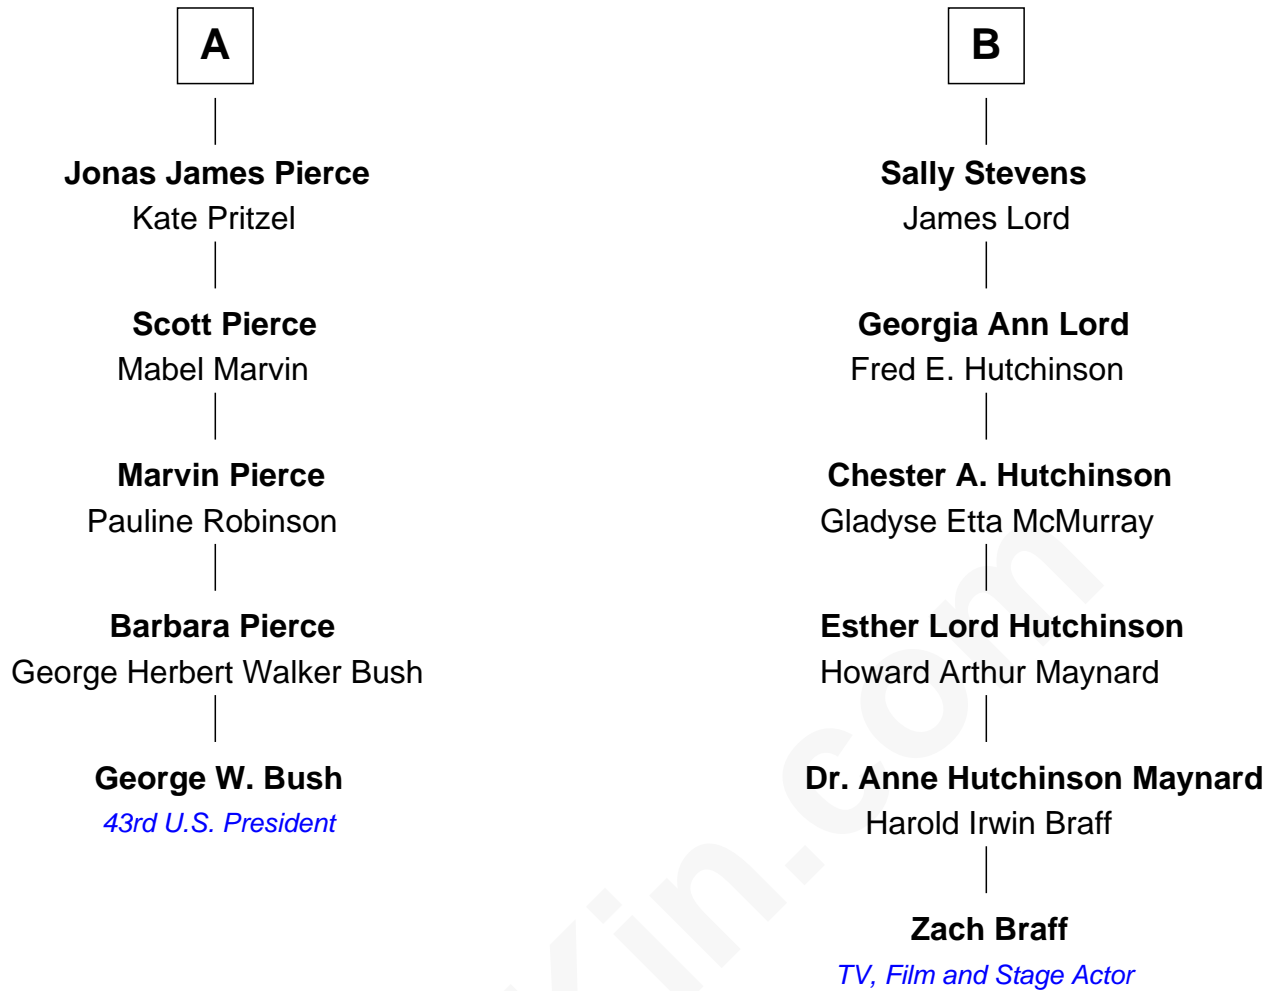

FamousKin.com Relationship Chart of

George W. Bush
43rd U.S. President

11th cousin 1 time removed of

Zach Braff

TV, Film and Stage Actor

Thomas Holbrook

Jane Powys

Thomas Holbrook

Rhoda Thayer

John Holbrook

Mercy Hill

Chloe Holbrook

Gen. James Pierce

A

Elizabeth Holbrook

Walter Hatch

Samuel Hatch

Mary Doty

Hannah Hatch

Japhet Turner

Israel Turner

Abigail Holmes

Deborah Turner

Israel Cowing

Calvin Cowing

Elizabeth Coombs

Probable

Abigail Cowing

Newcomb W. Stevens

B

Zach Braff photo by [AdamJaz](#)