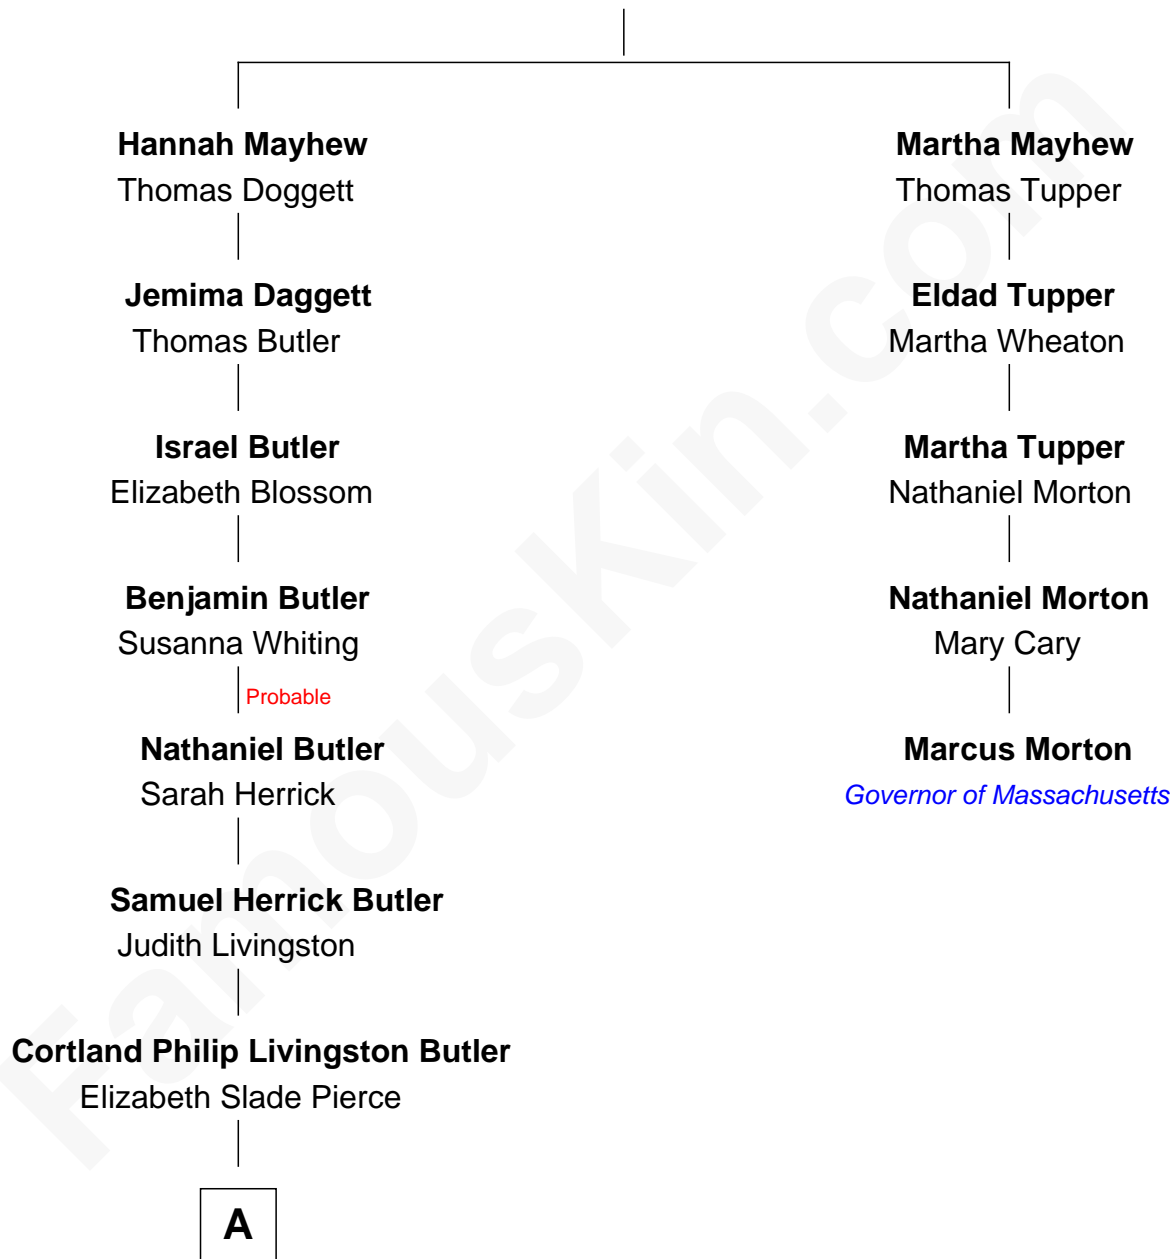

# FamousKin.com Relationship Chart of

**George W. Bush**

*43rd U.S. President*

4th cousin 7 times removed of

**Marcus Morton**

*16th and 18th Governor of Massachusetts*

**Gov. Thomas Mayhew**

Jane Gallion

**A**

—  
**Mary Elizabeth Butler**  
Robert Emmet Sheldon

—  
**Flora Sheldon**  
Samuel Prescott Bush

—  
**Prescott Sheldon Bush**  
Dorothy Wear Walker

—  
**George Herbert Walker Bush**  
Barbara Pierce

—  
**George W. Bush**  
*43rd U.S. President*

FamousKin.com