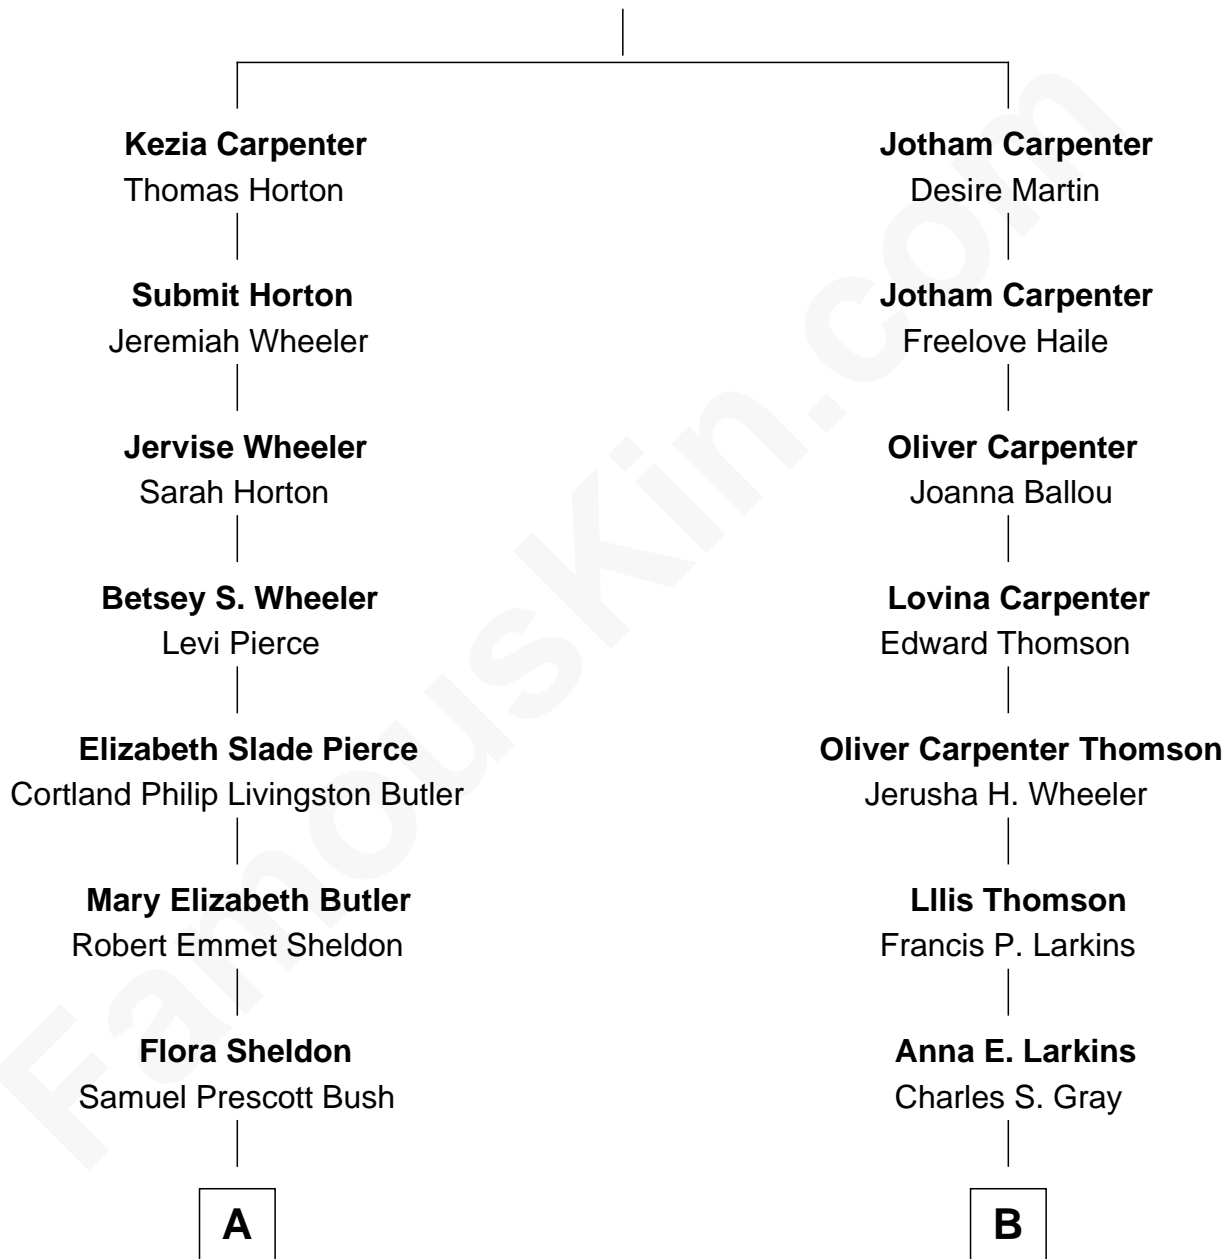

FamousKin.com
Relationship Chart of
George W. Bush
43rd U.S. President

9th cousin 2 times removed of

Ava Michelle
Model and Actress

Benjamin Carpenter
 Renew Weeks

A

Prescott Sheldon Bush

Dorothy Wear Walker

George Herbert Walker Bush

Barbara Pierce

George W. Bush

43rd U.S. President

B

Charles Thompson Gray

Flavilla May Hunt

Ruth Marion Gray

George William Cota

Gregory Paul Cota

Debra Lynn Zaratzian

Rick Gregory Cota

Jeanette Loretta Malinowski

Ava Michelle

Model and Actress