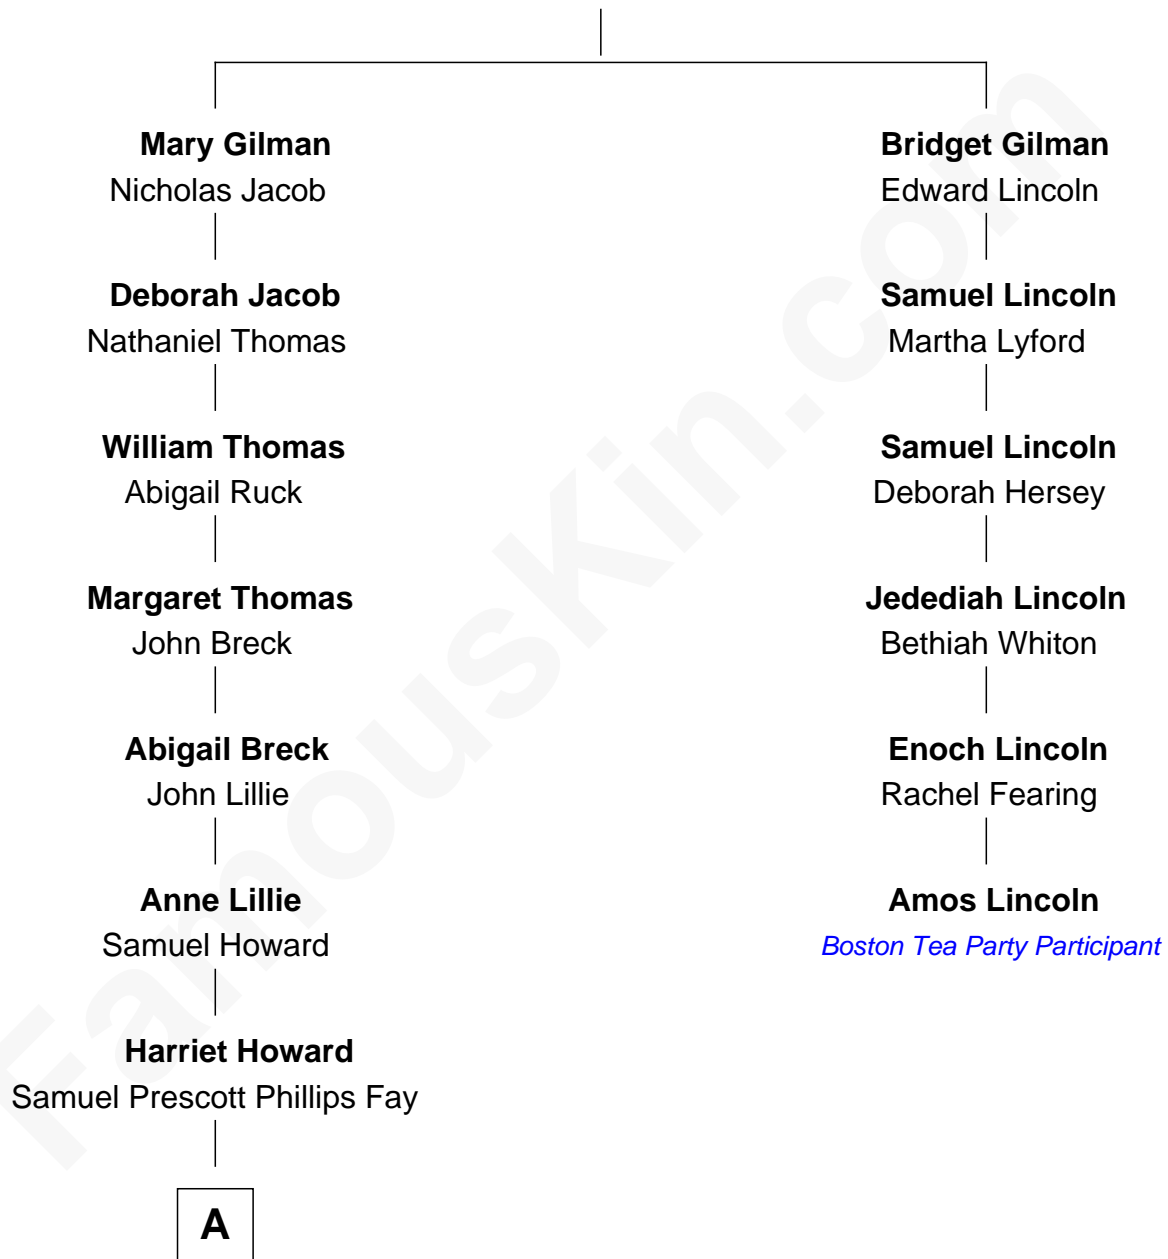

FamousKin.com Relationship Chart of

George W. Bush

43rd U.S. President

5th cousin 7 times removed of

Amos Lincoln

Boston Tea Party Participant

Edward Gilman

A

—
Samuel Howard Fay
Susan Montfort Shellman

—
Harriet Eleanor Fay
Rev. James Smith Bush

—
Samuel Prescott Bush
Flora Sheldon

—
Prescott Sheldon Bush
Dorothy Wear Walker

—
George Herbert Walker Bush
Barbara Pierce