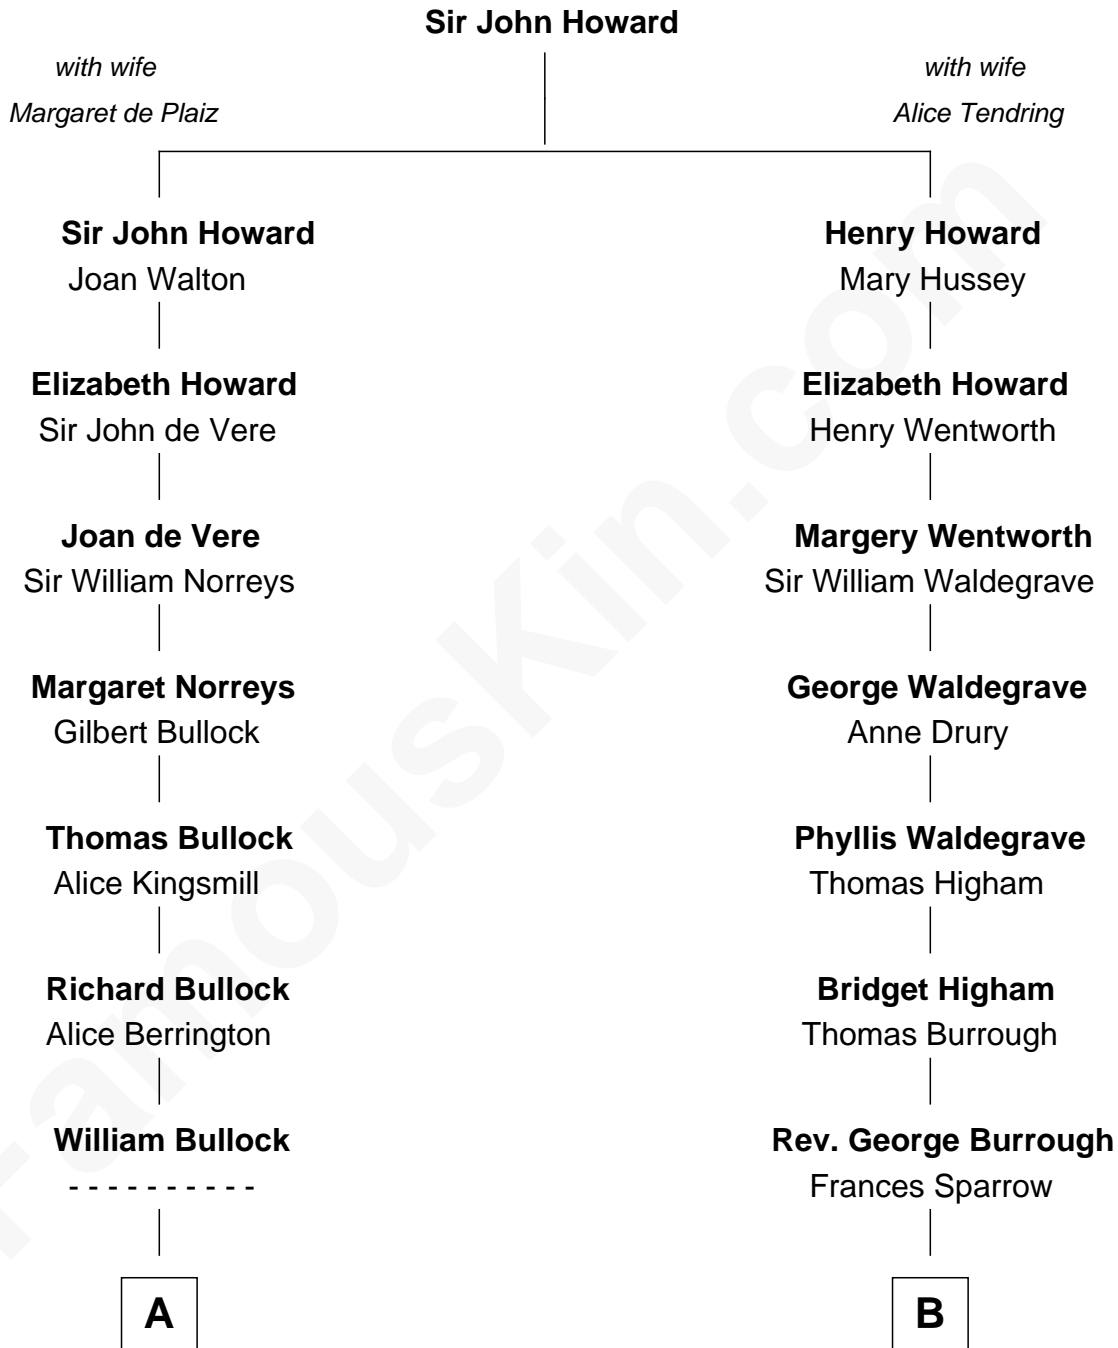

**FamousKin.com**  
**Relationship Chart of**  
**George W. Bush**  
*43rd U.S. President*

17th cousin 2 times removed of

**Bob Moore**  
*Co-Founder, Bob's Red Mill*

**C**

—  
**Prescott Sheldon Bush**

Dorothy Wear Walker

—  
**George Herbert Walker Bush**

Barbara Pierce

—  
**George W. Bush**

*43rd U.S. President*

FamousKin.com