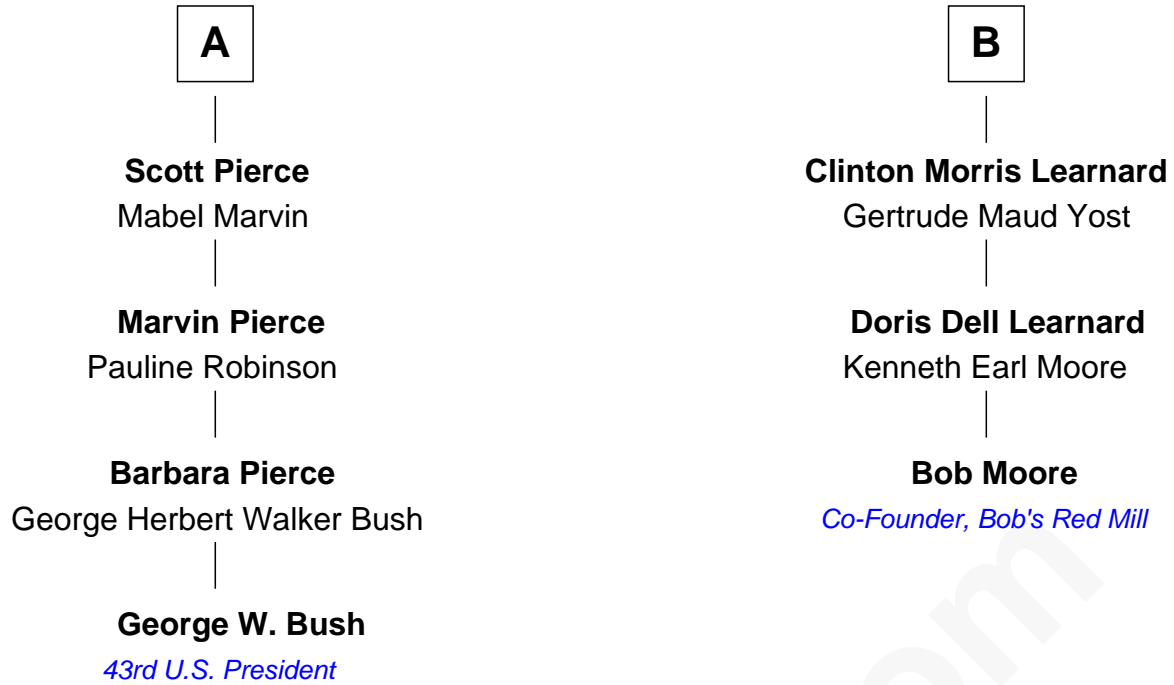

FamousKin.com
Relationship Chart of
George W. Bush
43rd U.S. President

9th cousin 1 time removed of
Bob Moore
Co-Founder, Bob's Red Mill

Henry Samson
 Anne Plummer

FamousKin.com