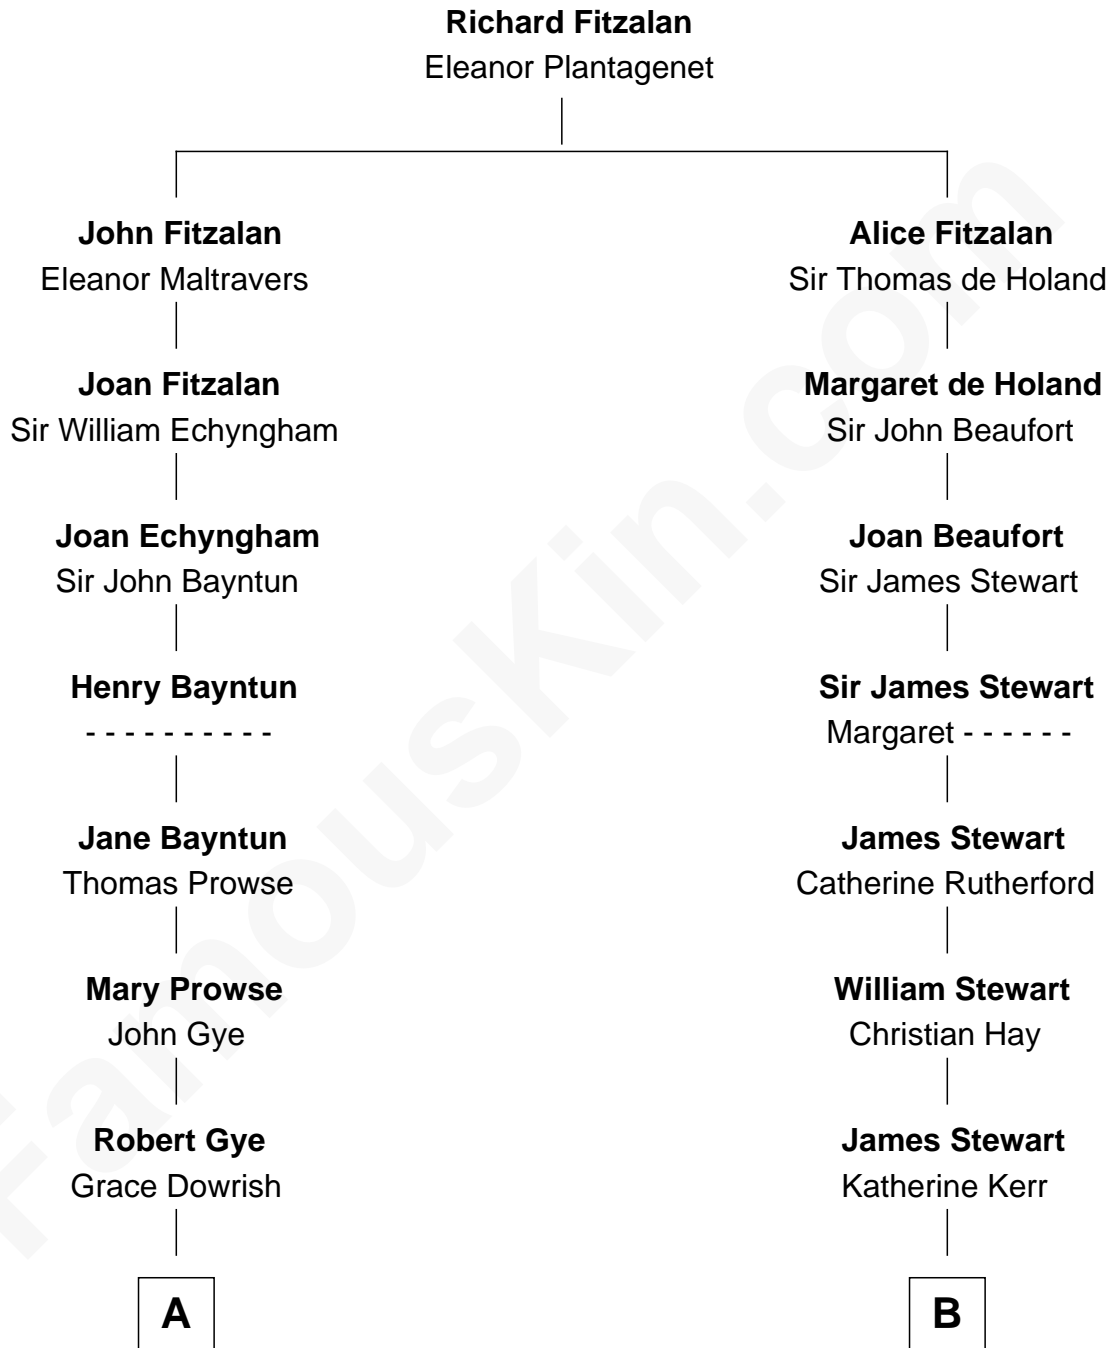

FamousKin.com
Relationship Chart of
George W. Bush
43rd U.S. President

17th cousin 2 times removed of

Johnny Mercer
Songwriter and Co-Founder of Capitol Records

C

—
Marvin Pierce
Pauline Robinson

—
Barbara Pierce
George Herbert Walker Bush

—
George W. Bush
43rd U.S. President

FamousKin.com