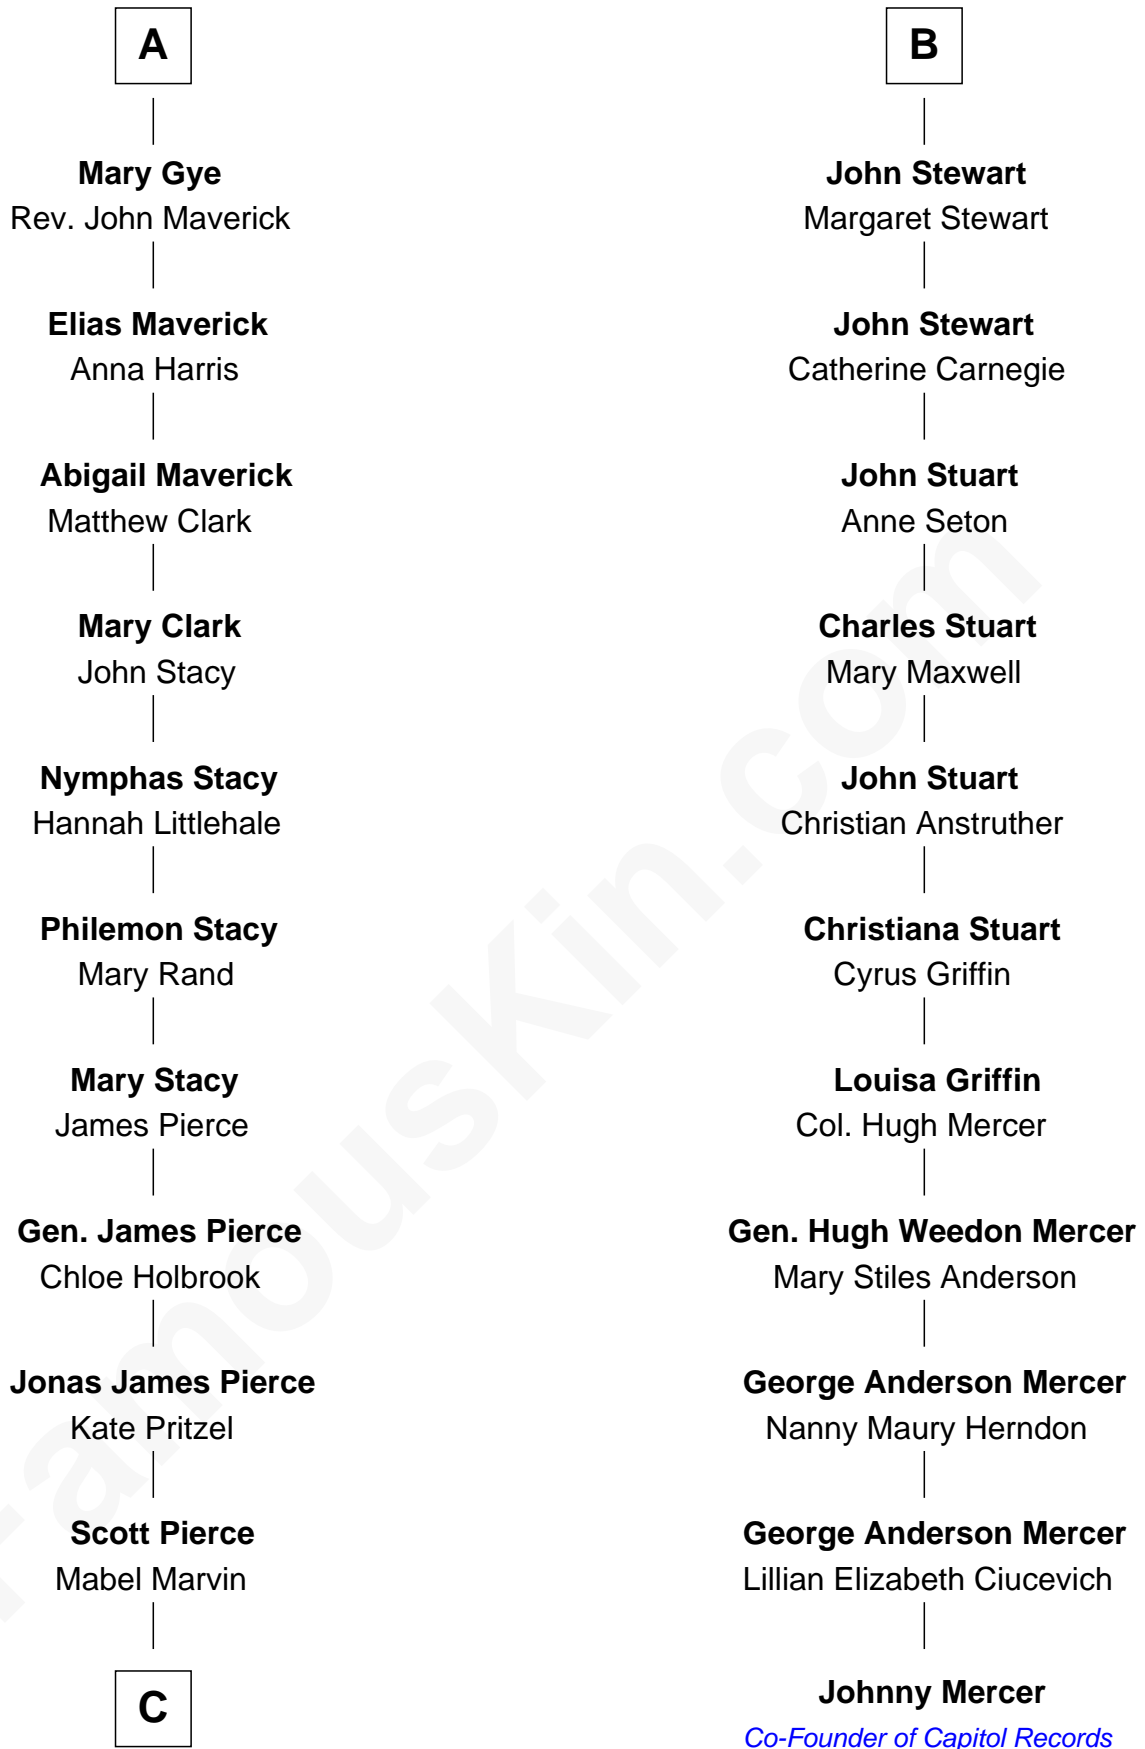

FamousKin.com
Relationship Chart of
George W. Bush
43rd U.S. President

17th cousin 2 times removed of

Johnny Mercer
Songwriter and Co-Founder of Capitol Records

C

—
Marvin Pierce
Pauline Robinson

—
Barbara Pierce
George Herbert Walker Bush

—
George W. Bush
43rd U.S. President

FamousKin.com