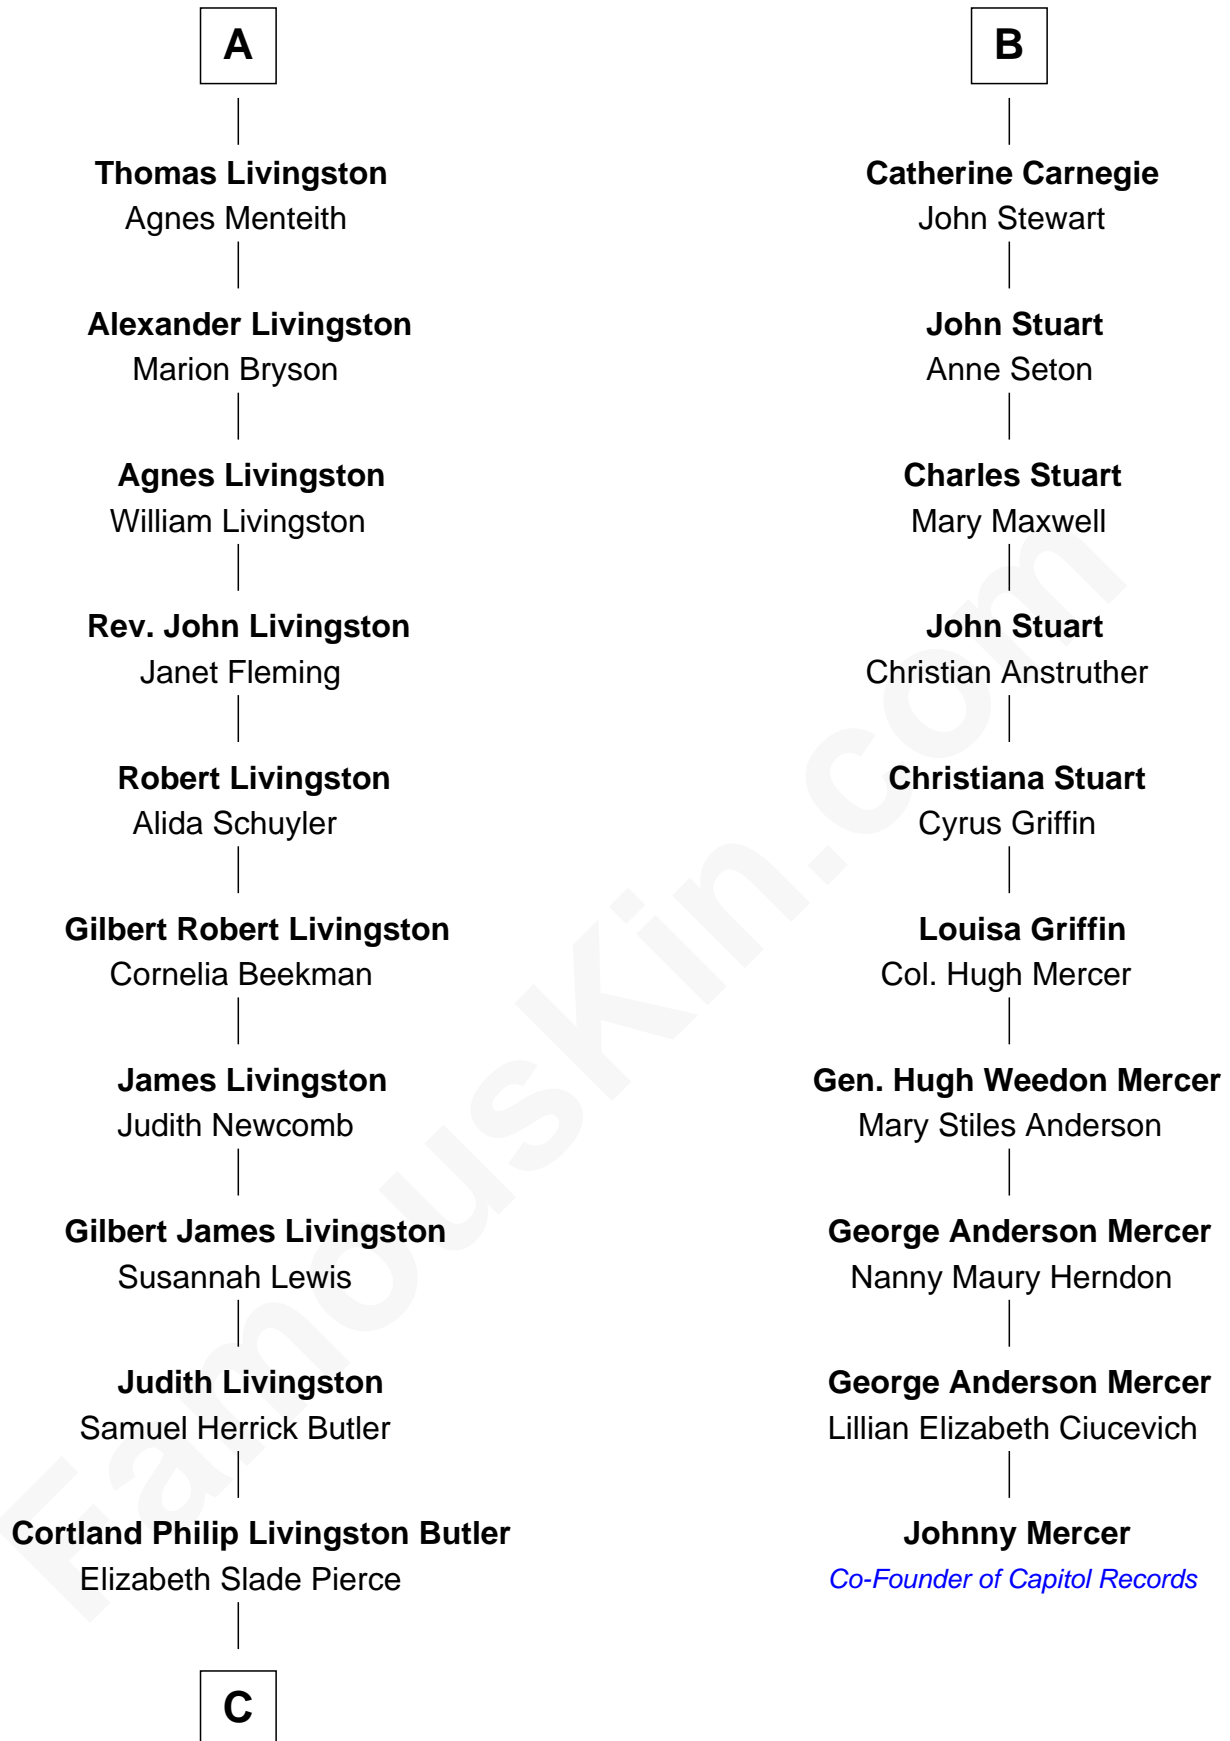

**FamousKin.com**  
**Relationship Chart of**  
**George W. Bush**  
*43rd U.S. President*

**16th cousin 5 times removed of**

**Johnny Mercer**  
*Songwriter and Co-Founder of Capitol Records*

**C**

—  
**Mary Elizabeth Butler**  
Robert Emmet Sheldon

—  
**Flora Sheldon**  
Samuel Prescott Bush

—  
**Prescott Sheldon Bush**  
Dorothy Wear Walker

—  
**George Herbert Walker Bush**  
Barbara Pierce

—  
**George W. Bush**  
*43rd U.S. President*

FamousKin.com