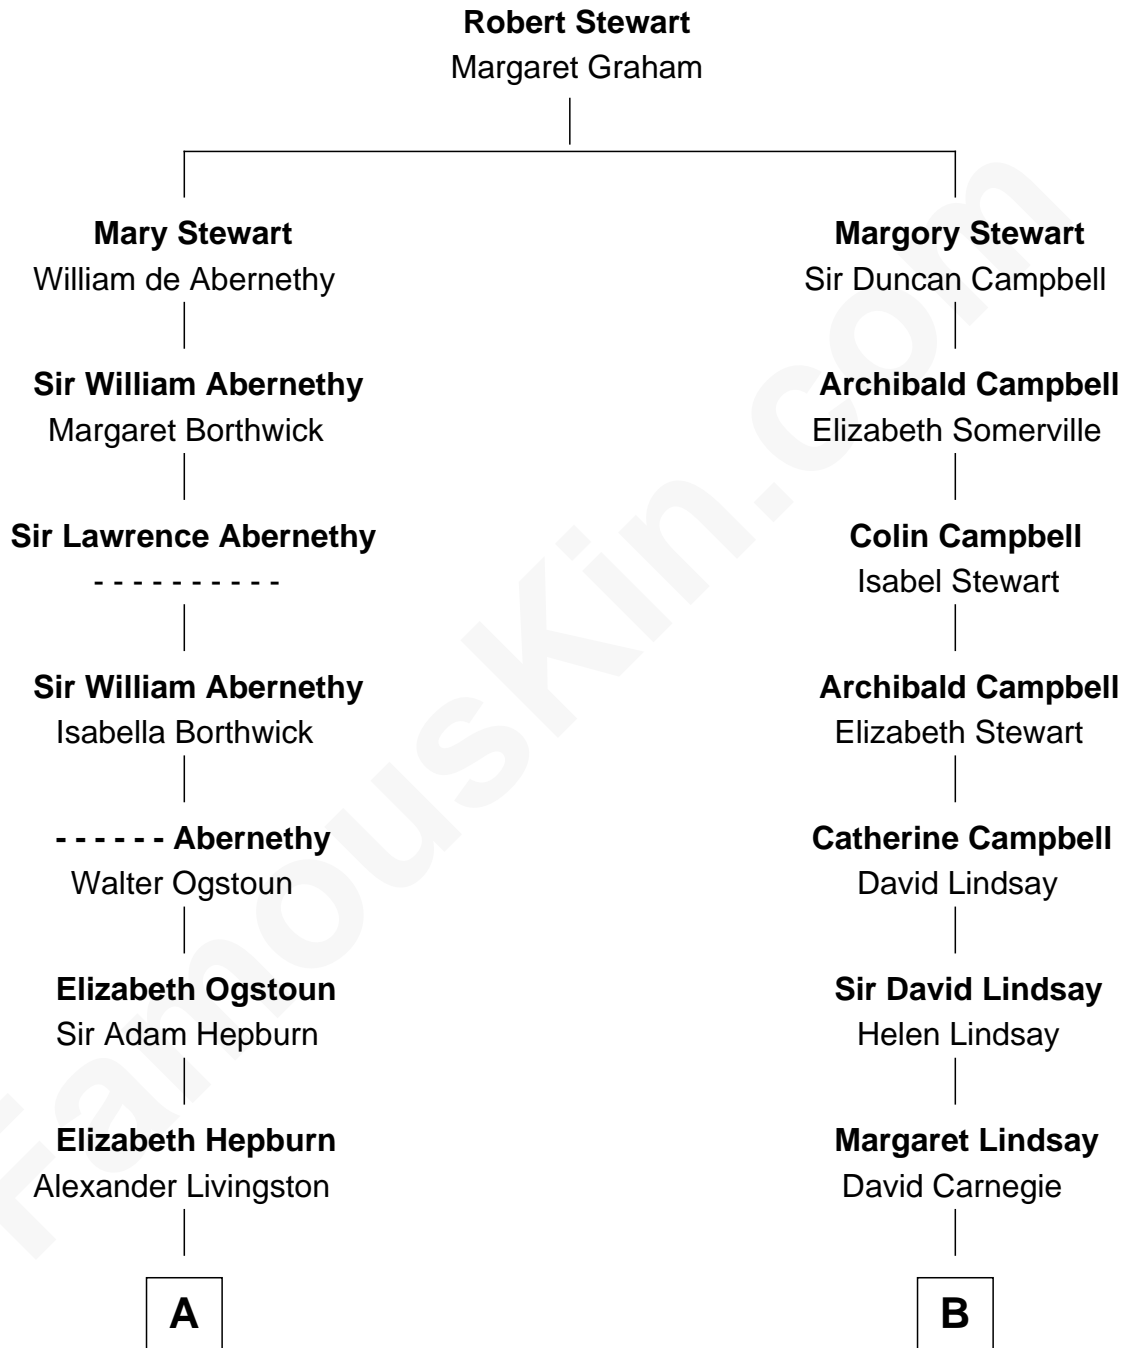

**FamousKin.com**  
**Relationship Chart of**  
**George W. Bush**  
*43rd U.S. President*

**16th cousin 5 times removed of**

**Johnny Mercer**  
*Songwriter and Co-Founder of Capitol Records*

**C**

—  
**Mary Elizabeth Butler**  
Robert Emmet Sheldon

—  
**Flora Sheldon**  
Samuel Prescott Bush

—  
**Prescott Sheldon Bush**  
Dorothy Wear Walker

—  
**George Herbert Walker Bush**  
Barbara Pierce

—  
**George W. Bush**  
*43rd U.S. President*

FamousKin.com