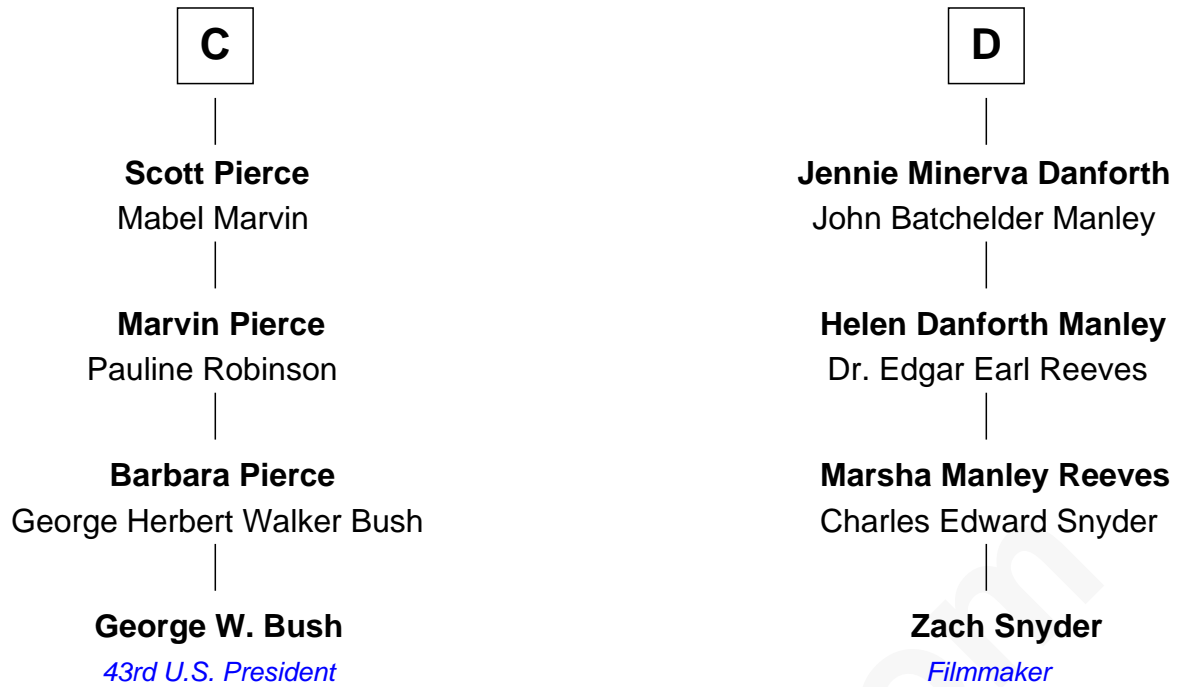

# FamousKin.com Relationship Chart of

**George W. Bush**

*43rd U.S. President*

20th cousin of

**Zach Snyder**

*Filmmaker*

**Edmund Fitzalan**

Alice de Warenne

**Richard Fitzalan**  
Eleanor Plantagenet

**John Fitzalan**  
Eleanor Maltravers

**Joan Fitzalan**  
Sir William Echyngnam

**Joan Echyngnam**  
Sir John Bayntun

**Henry Bayntun**  
-----

**Jane Bayntun**  
Thomas Prowse

**Mary Prowse**  
John Gye

**A**

**Aline Fitzalan**  
Sir Roger le Strange

**Lucy le Strange**  
Sir William Willoughby

**Margery Willoughby**  
Sir William FitzHugh

**Maud FitzHugh**  
Sir William Bowes

**Sir Ralph Bowes**  
Margery Conyers

**Sir Ralph Bowes**  
Elizabeth Clifford

**Margery Bowes**  
Sir Ralph Eure

**B**

Zach Snyder photo by [Gage Skidmore](#) (CC BY-SA 2.0)