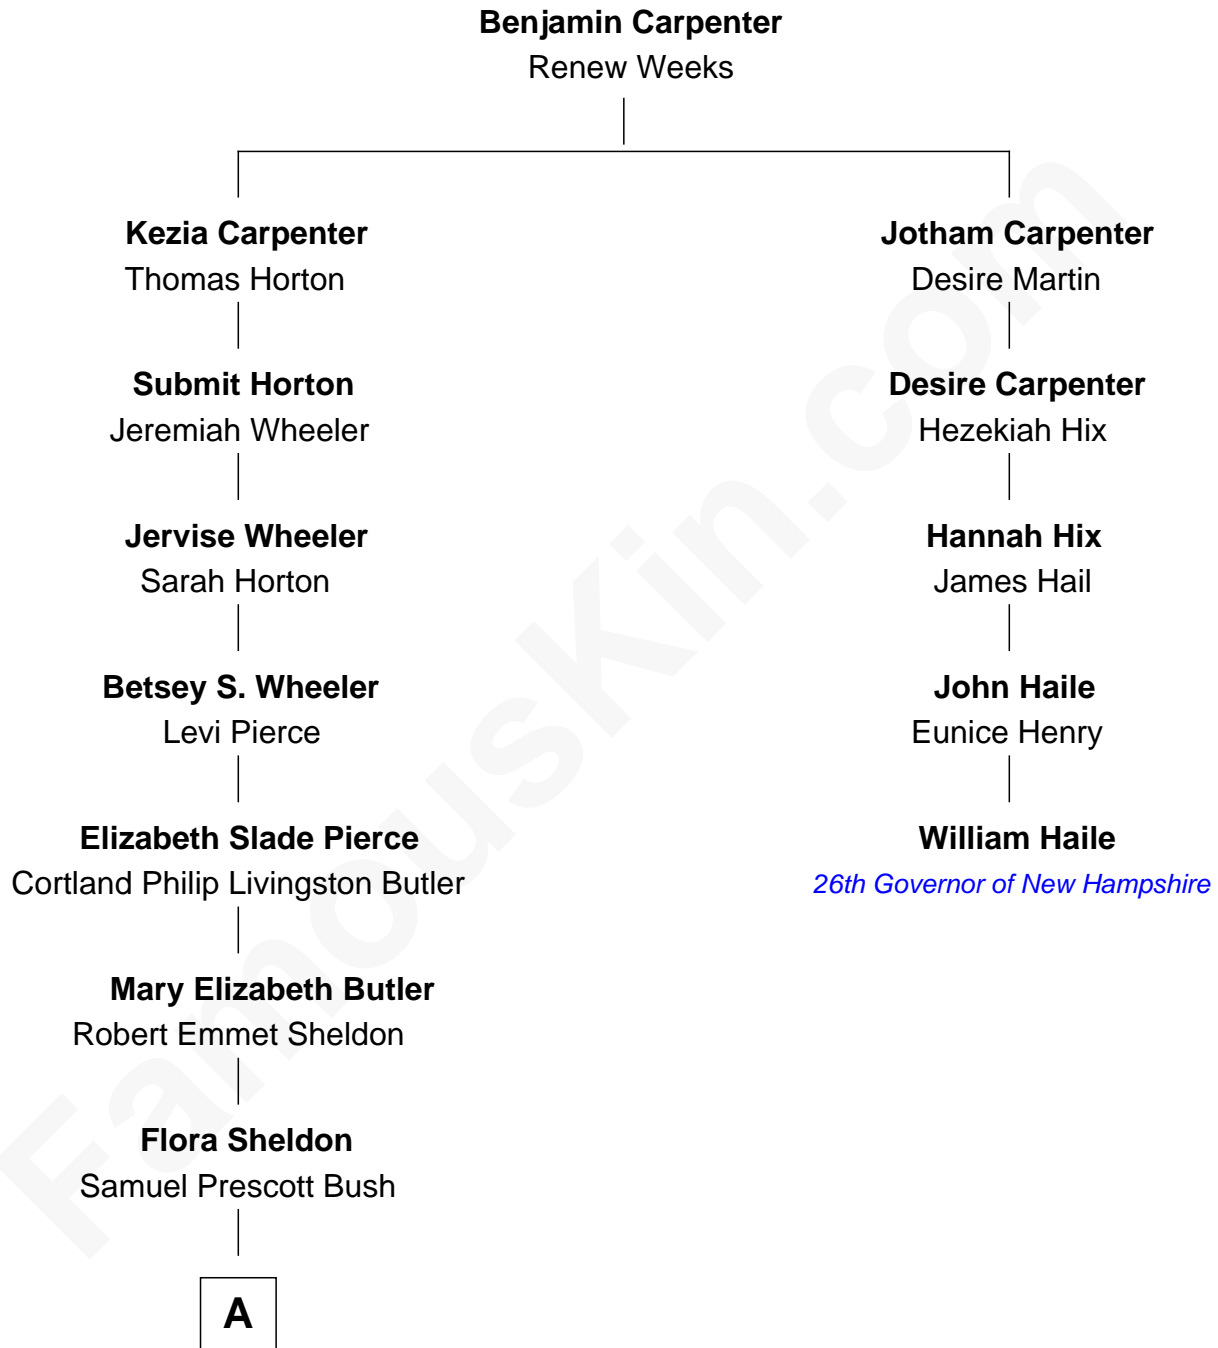

FamousKin.com Relationship Chart of

George W. Bush

43rd U.S. President

4th cousin 5 times removed of

William Haile

26th Governor of New Hampshire

A

—
Prescott Sheldon Bush

Dorothy Wear Walker

—
George Herbert Walker Bush

Barbara Pierce

—
George W. Bush

43rd U.S. President

FamousKin.com