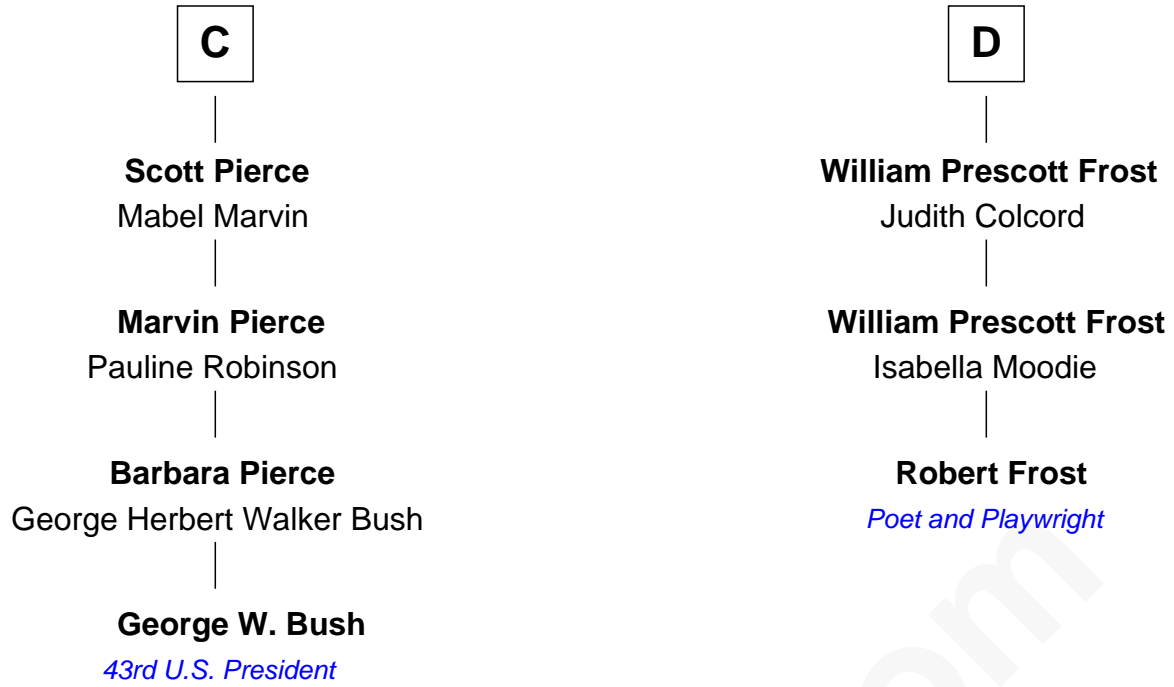

# FamousKin.com Relationship Chart of

**George W. Bush**  
43rd U.S. President

19th cousin 1 time removed of

**Robert Frost**  
Poet and Playwright

**Henry Plantagenet**  
Maud de Chaworth

FamousKin.com