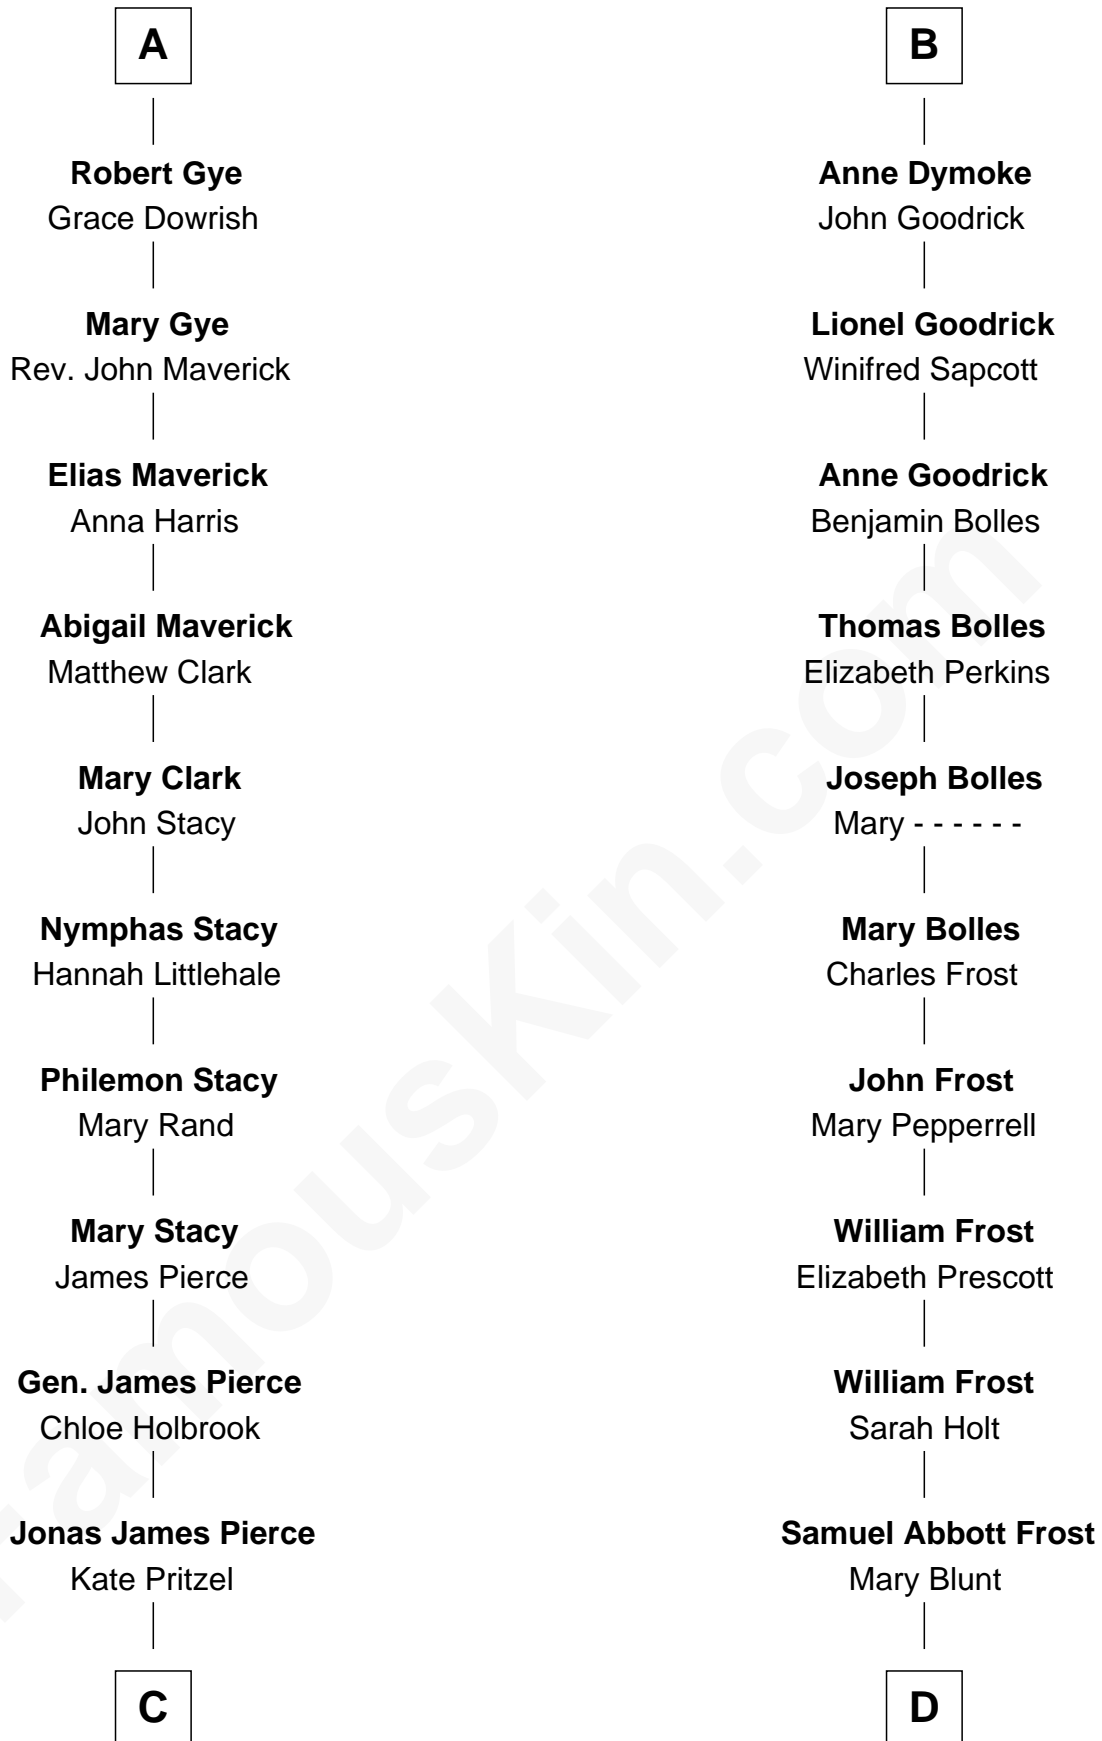

# FamousKin.com Relationship Chart of

**George W. Bush**  
43rd U.S. President

19th cousin 1 time removed of

**Robert Frost**  
Poet and Playwright

**Henry Plantagenet**  
Maud de Chaworth

FamousKin.com