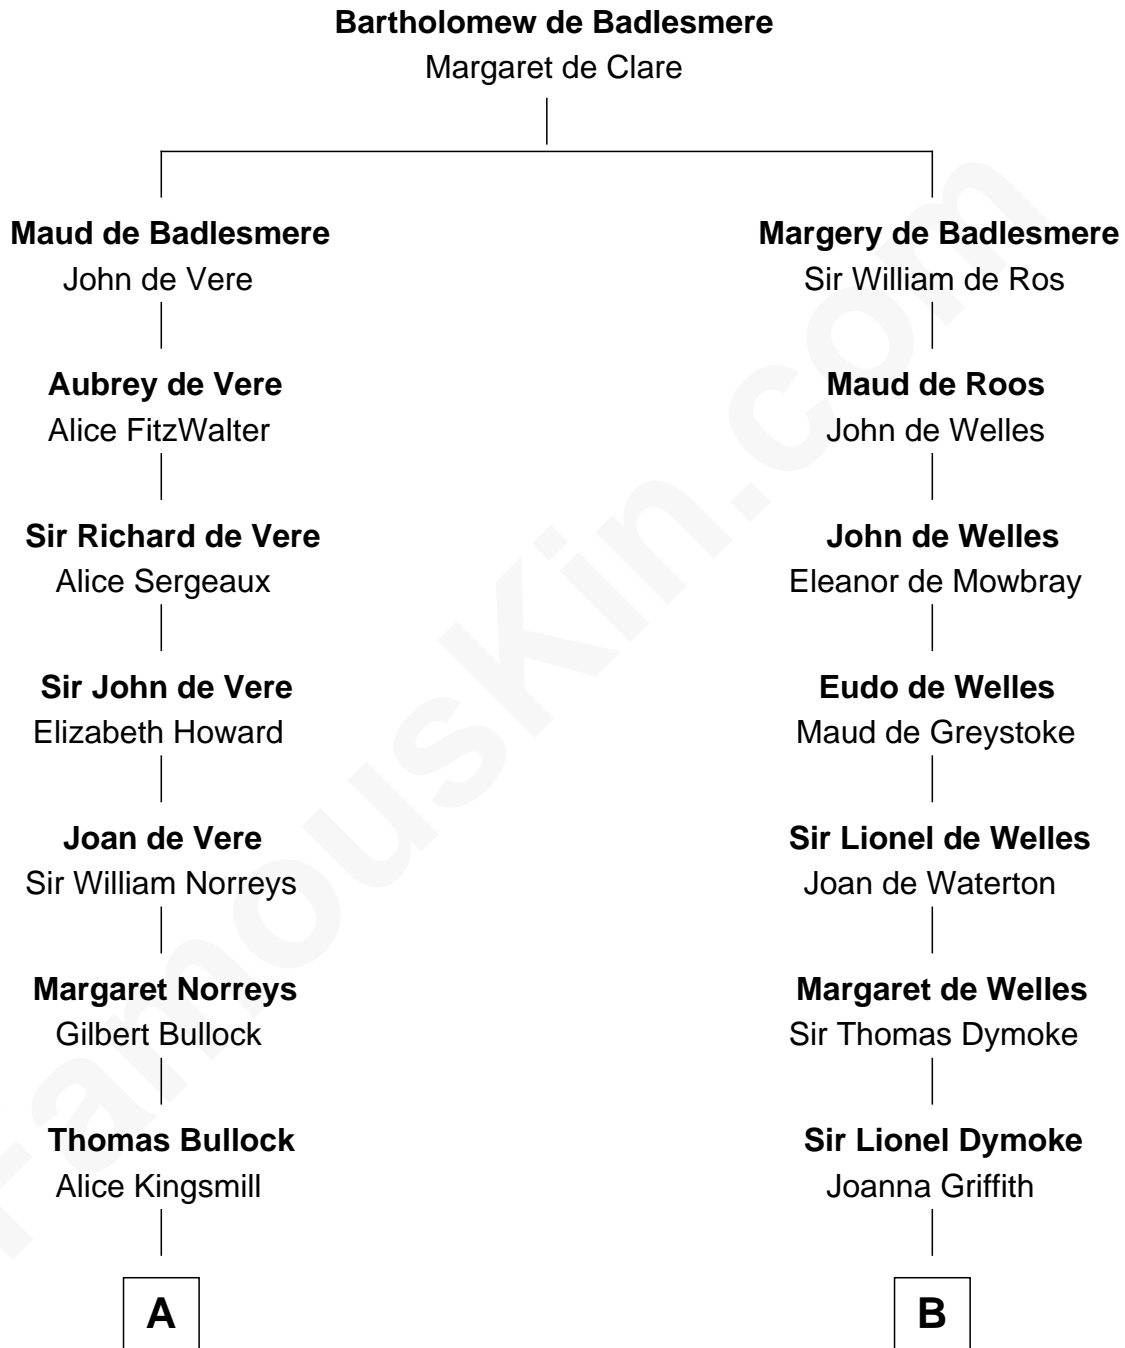

FamousKin.com
Relationship Chart of
George W. Bush
43rd U.S. President

19th cousin 2 times removed of
Robert Frost
Poet and Playwright

C

Harriet Eleanor Fay
Rev. James Smith Bush

Samuel Prescott Bush
Flora Sheldon

Prescott Sheldon Bush
Dorothy Wear Walker

George Herbert Walker Bush
Barbara Pierce

George W. Bush
43rd U.S. President

D

William Prescott Frost
Judith Colcord

William Prescott Frost
Isabella Moodie

Robert Frost
Poet and Playwright