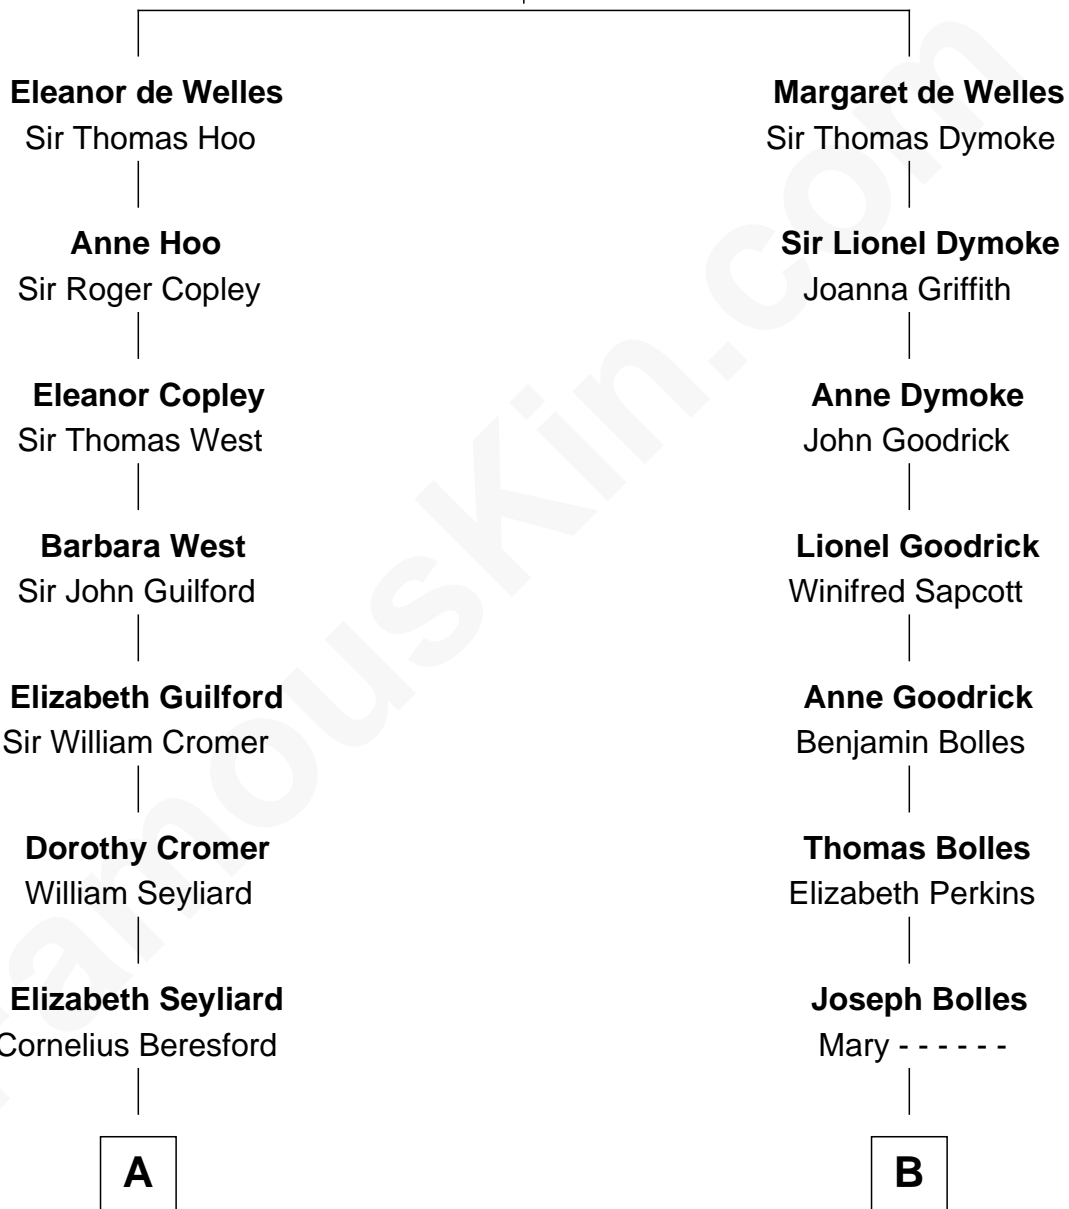

FamousKin.com
Relationship Chart of
George W. Bush
43rd U.S. President

14th cousin 4 times removed of
Robert Frost
Poet and Playwright

Sir Lionel de Welles
 Joan de Waterton

C

George Herbert Walker Bush

Barbara Pierce

George W. Bush

43rd U.S. President

FamousKin.com