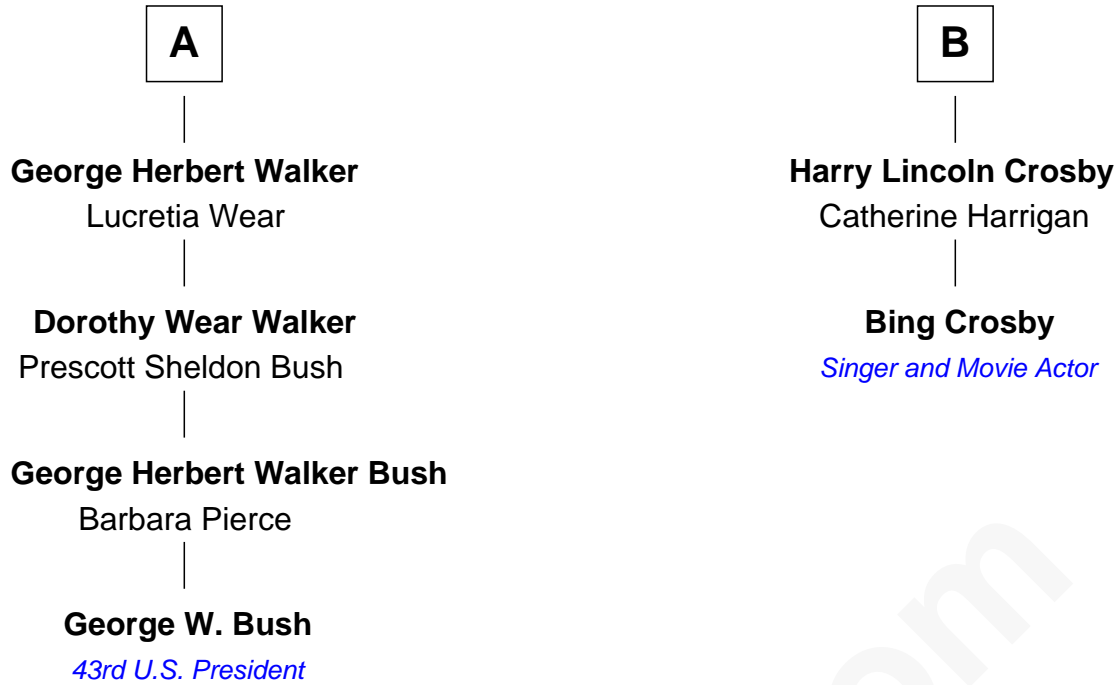

FamousKin.com Relationship Chart of

George W. Bush

43rd U.S. President

8th cousin 2 times removed of

Bing Crosby

Singer and Movie Actor

Edward Bangs

Rebecca - - - - -

John Doane

Ann Doane

David Young

Esther Young

Nathaniel Crosby

Nathaniel Crosby

Mary Higgins King

Nathaniel Crosby

Ruby Foster

Nathaniel Crosby

Mary Lincoln

Nathaniel Crosby

Cordelia Jane Smith

B

FamousKin.com