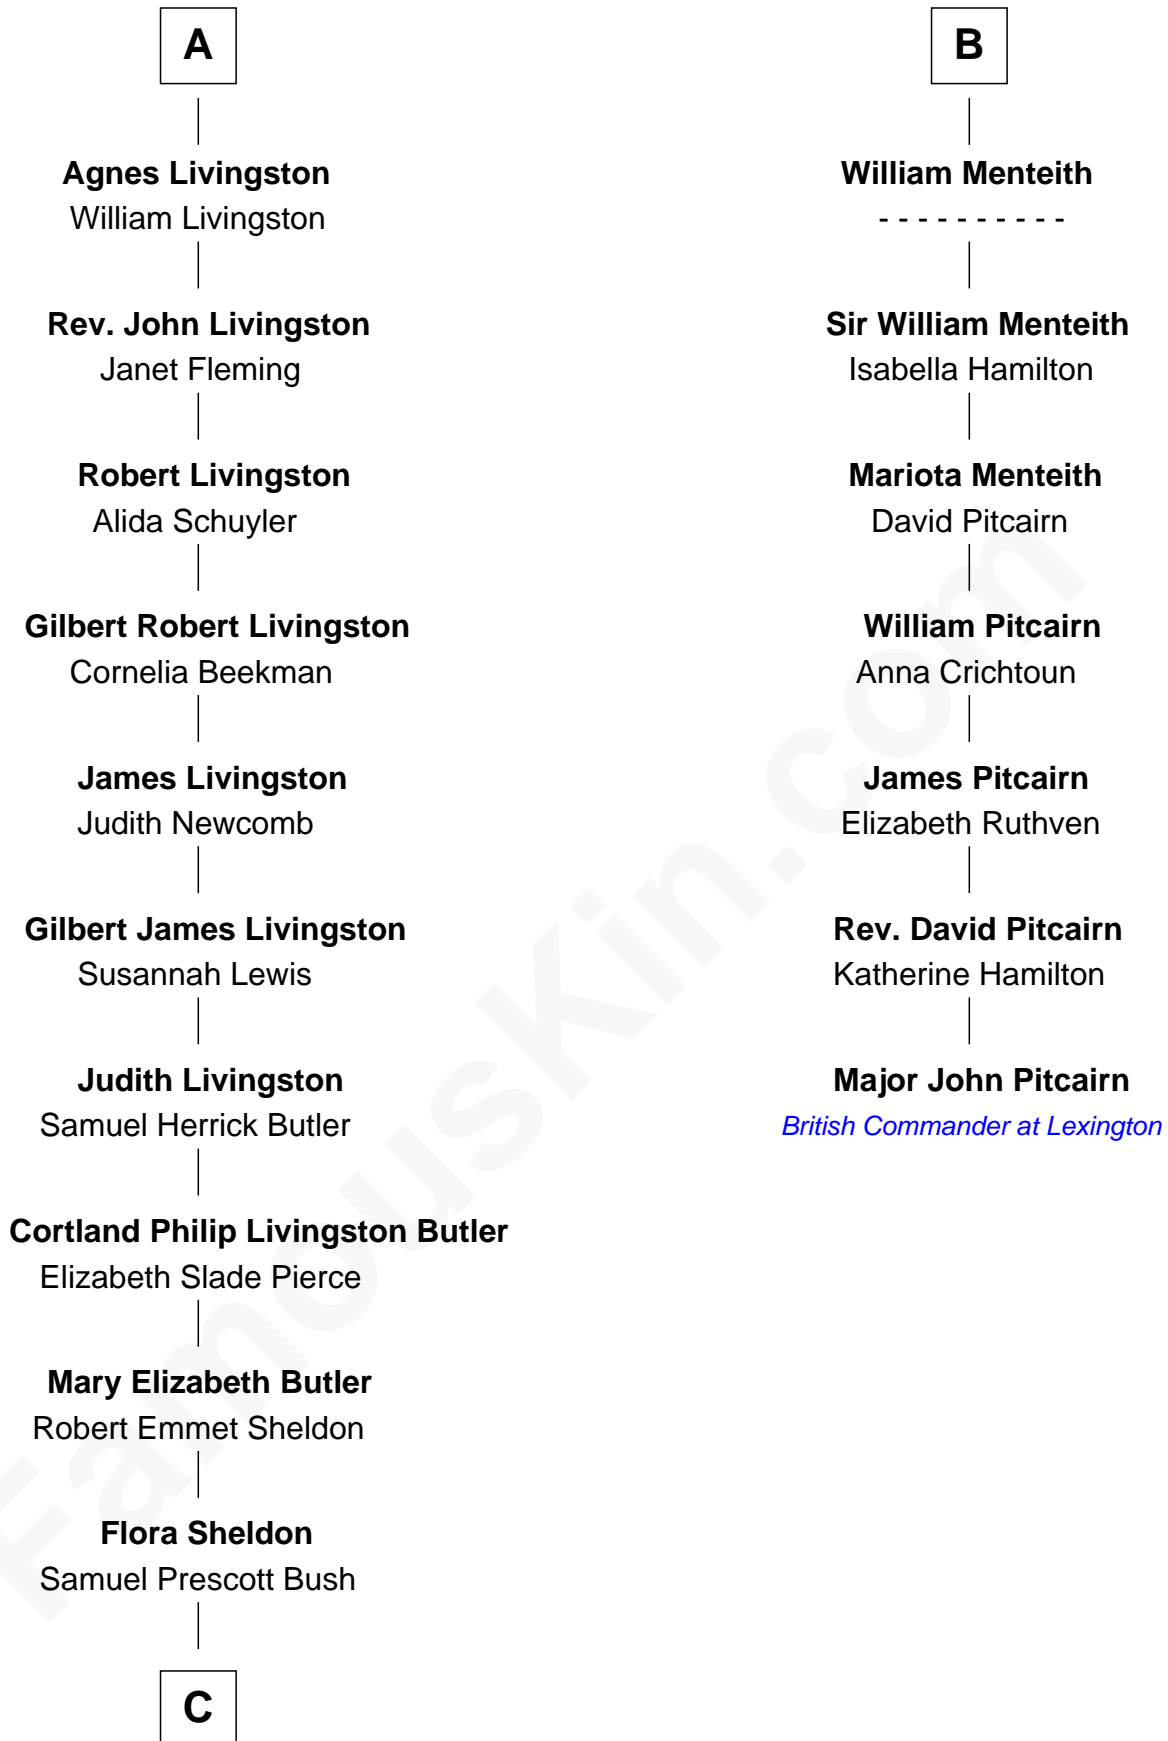

FamousKin.com
Relationship Chart of
George W. Bush
43rd U.S. President

13th cousin 6 times removed of

Major John Pitcairn
British Commander at Battle of Lexington

Sir John Menteith
 Marjory de Stirling

C

—
Prescott Sheldon Bush

Dorothy Wear Walker

—
George Herbert Walker Bush

Barbara Pierce

—
George W. Bush

43rd U.S. President

FamousKin.com