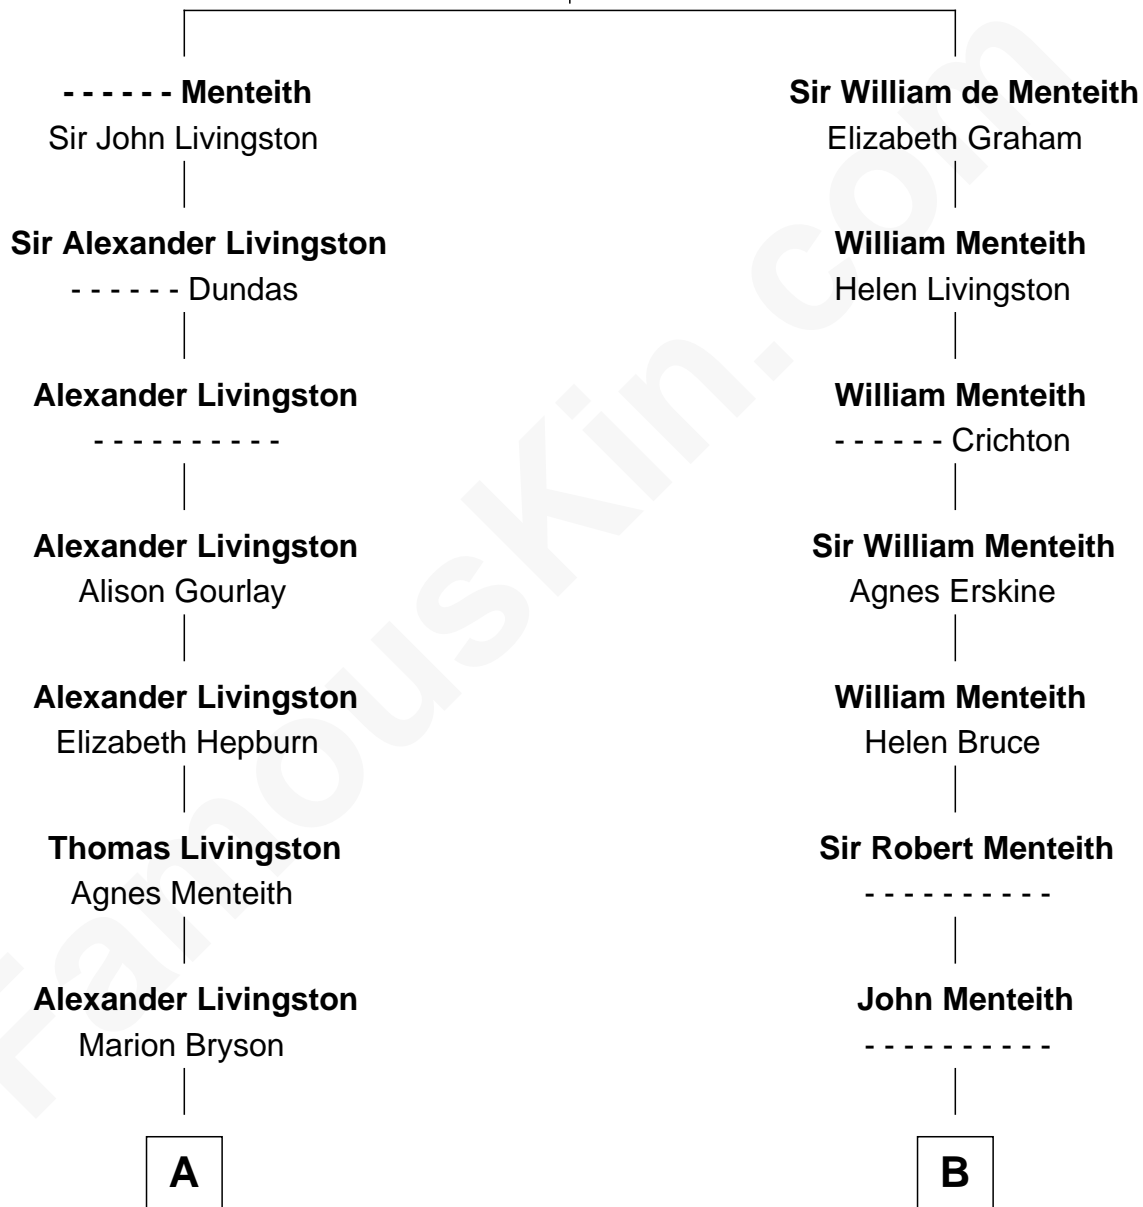

FamousKin.com
Relationship Chart of
George W. Bush
43rd U.S. President

13th cousin 6 times removed of

Major John Pitcairn
British Commander at Battle of Lexington

Sir John Menteith
 Marjory de Stirling

C

—
Prescott Sheldon Bush

Dorothy Wear Walker

—
George Herbert Walker Bush

Barbara Pierce

—
George W. Bush

43rd U.S. President

FamousKin.com