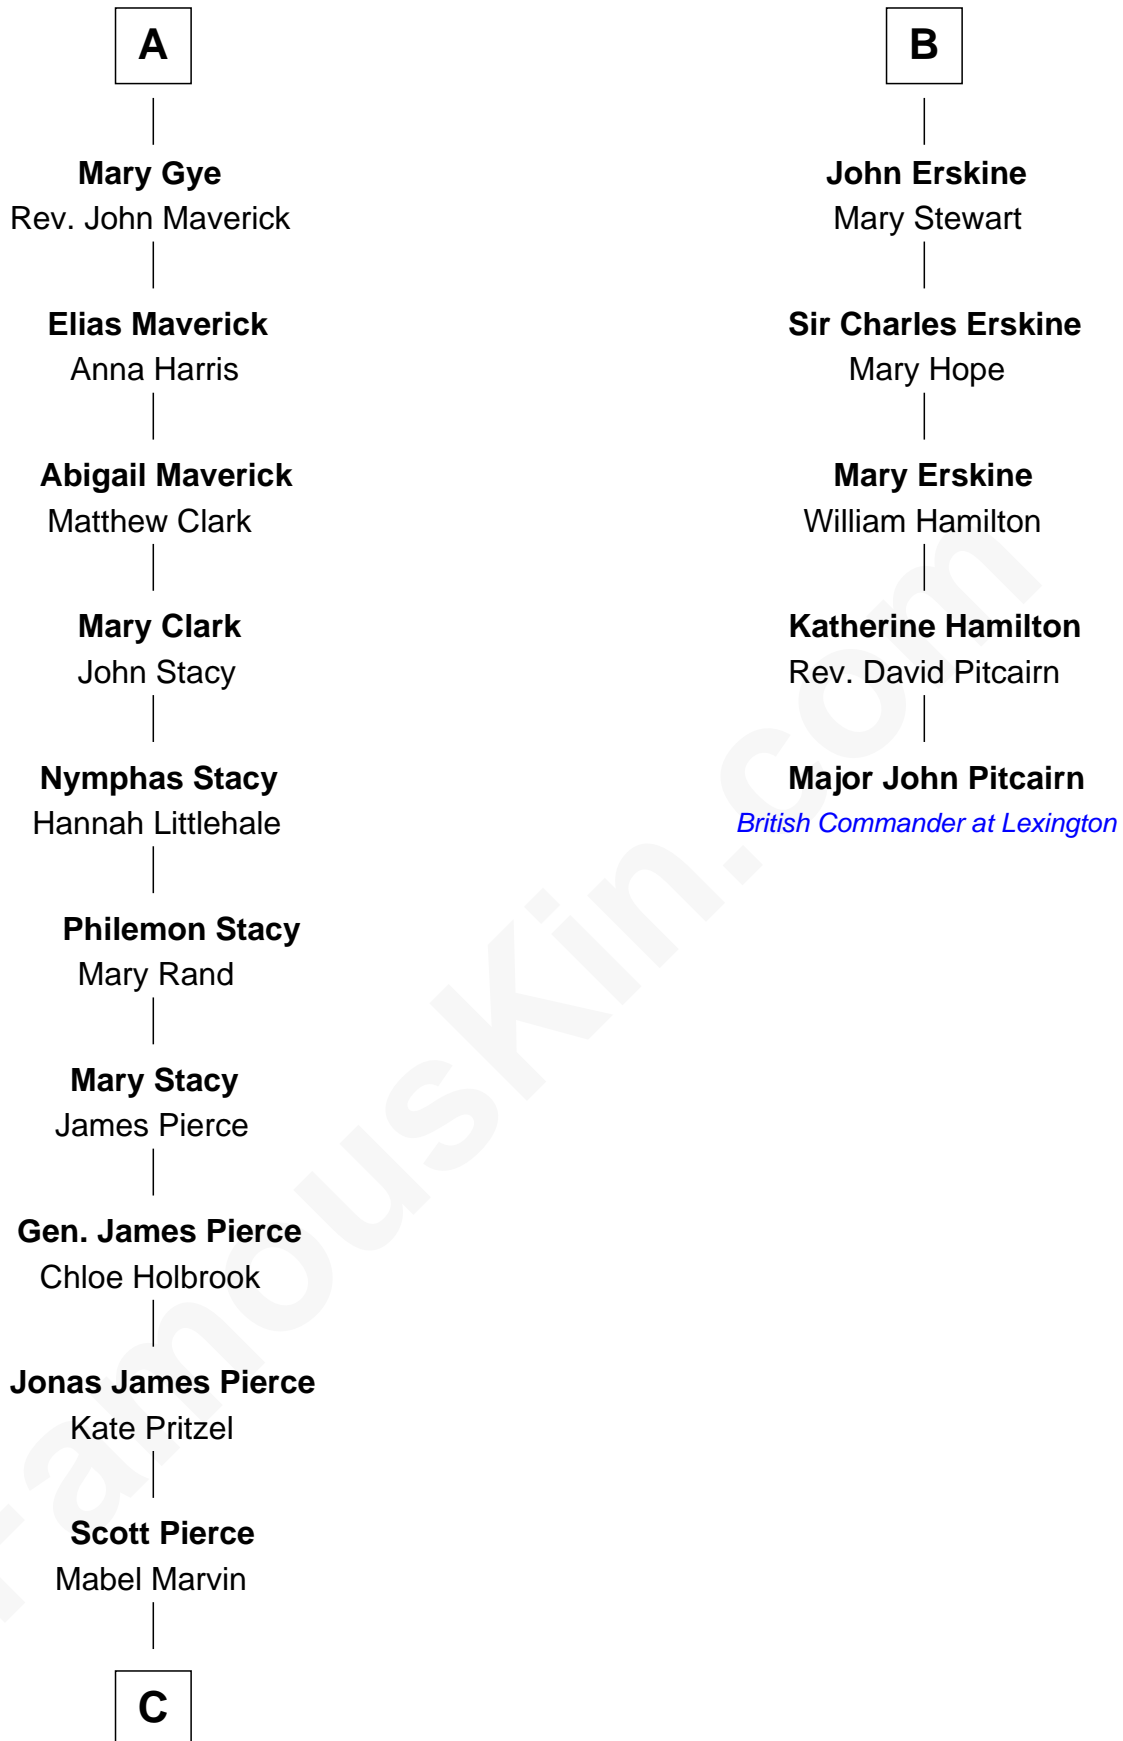

FamousKin.com
Relationship Chart of
George W. Bush
43rd U.S. President

11th cousin 8 times removed of
Major John Pitcairn
British Commander at Battle of Lexington

C

—
Marvin Pierce
Pauline Robinson

—
Barbara Pierce
George Herbert Walker Bush

—
George W. Bush
43rd U.S. President

FamousKin.com