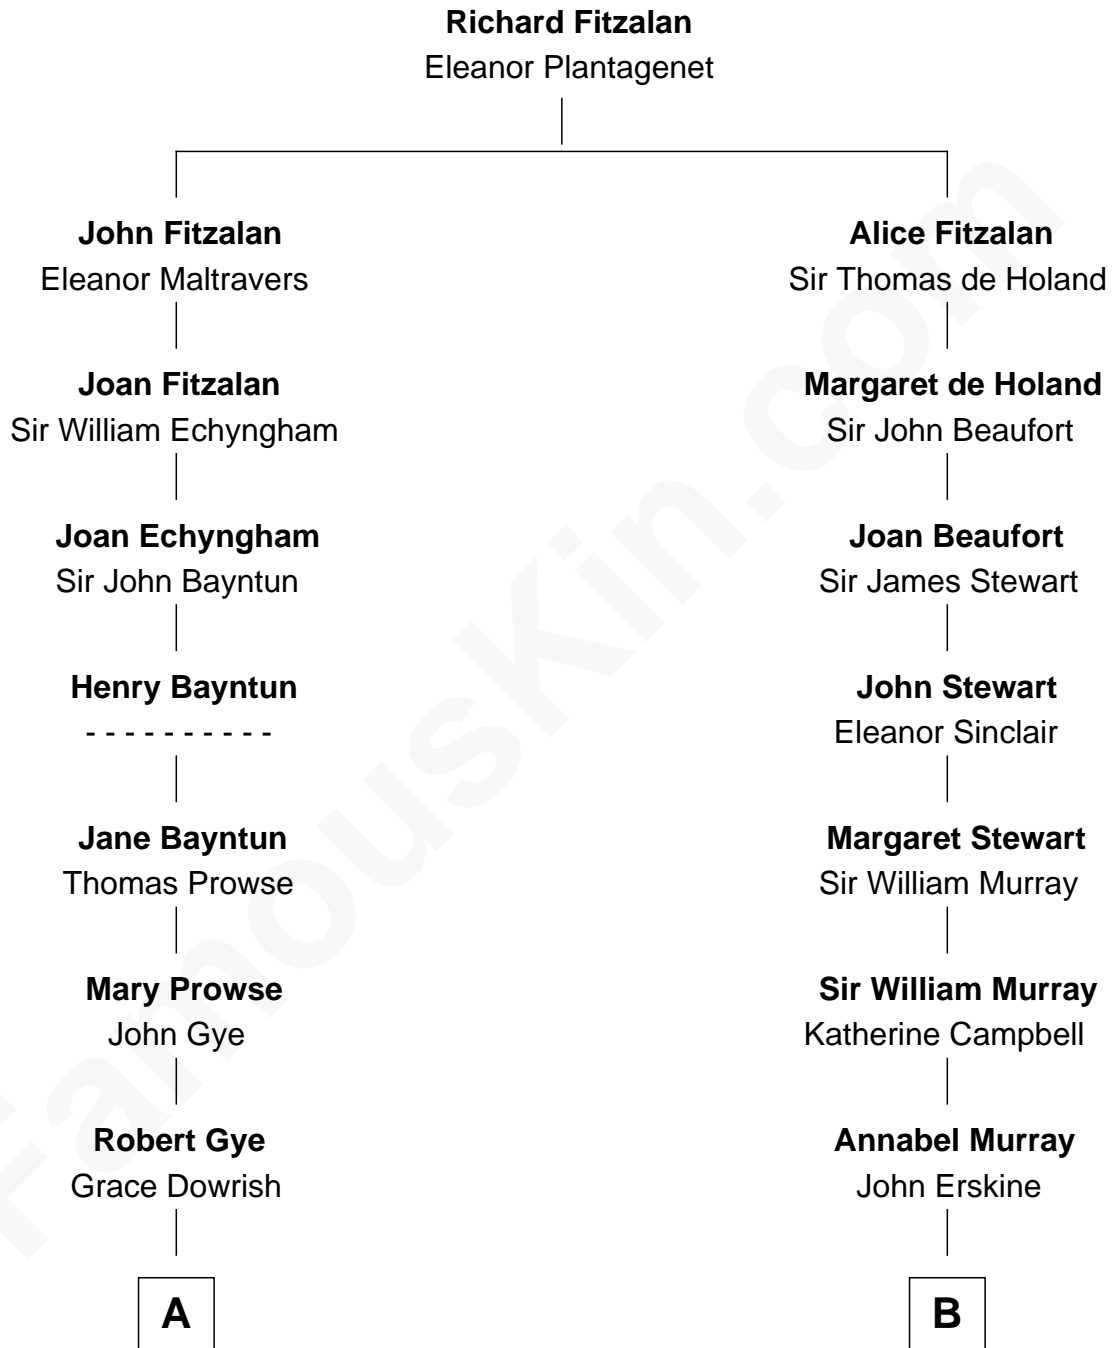

FamousKin.com
Relationship Chart of
George W. Bush
43rd U.S. President

11th cousin 8 times removed of
Major John Pitcairn
British Commander at Battle of Lexington

C

—
Marvin Pierce
Pauline Robinson

—
Barbara Pierce
George Herbert Walker Bush

—
George W. Bush
43rd U.S. President

FamousKin.com