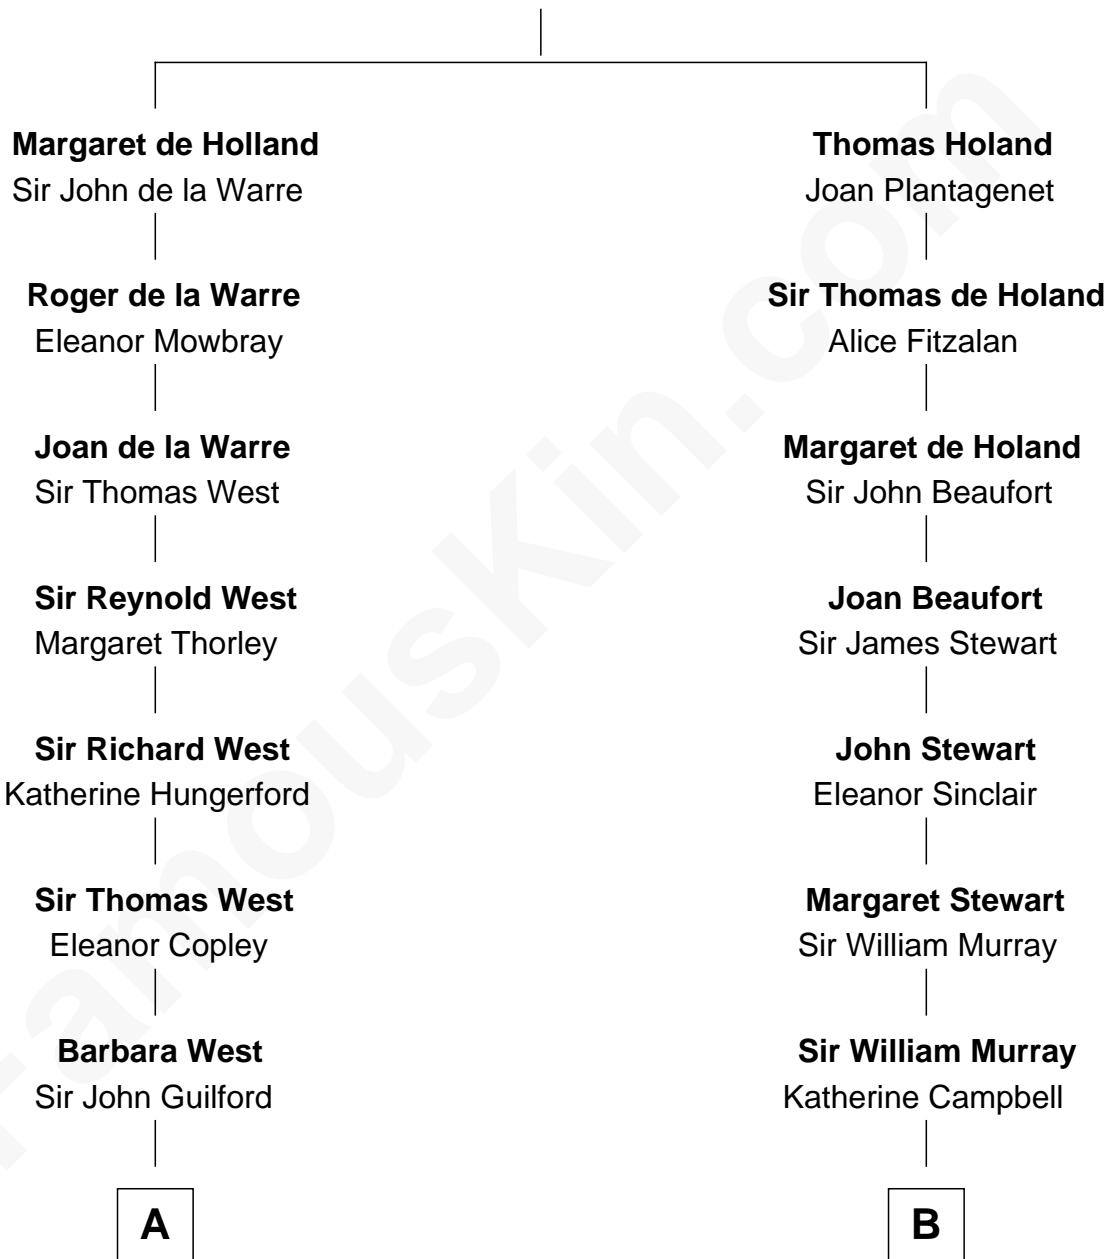

FamousKin.com Relationship Chart of

George W. Bush

43rd U.S. President

12th cousin 9 times removed of

Major John Pitcairn

British Commander at Battle of Lexington

Sir Robert de Holland

Maude la Zouche

C

—
Harriet Eleanor Fay
Rev. James Smith Bush

—
Samuel Prescott Bush
Flora Sheldon

—
Prescott Sheldon Bush
Dorothy Wear Walker

—
George Herbert Walker Bush
Barbara Pierce

—
George W. Bush
43rd U.S. President