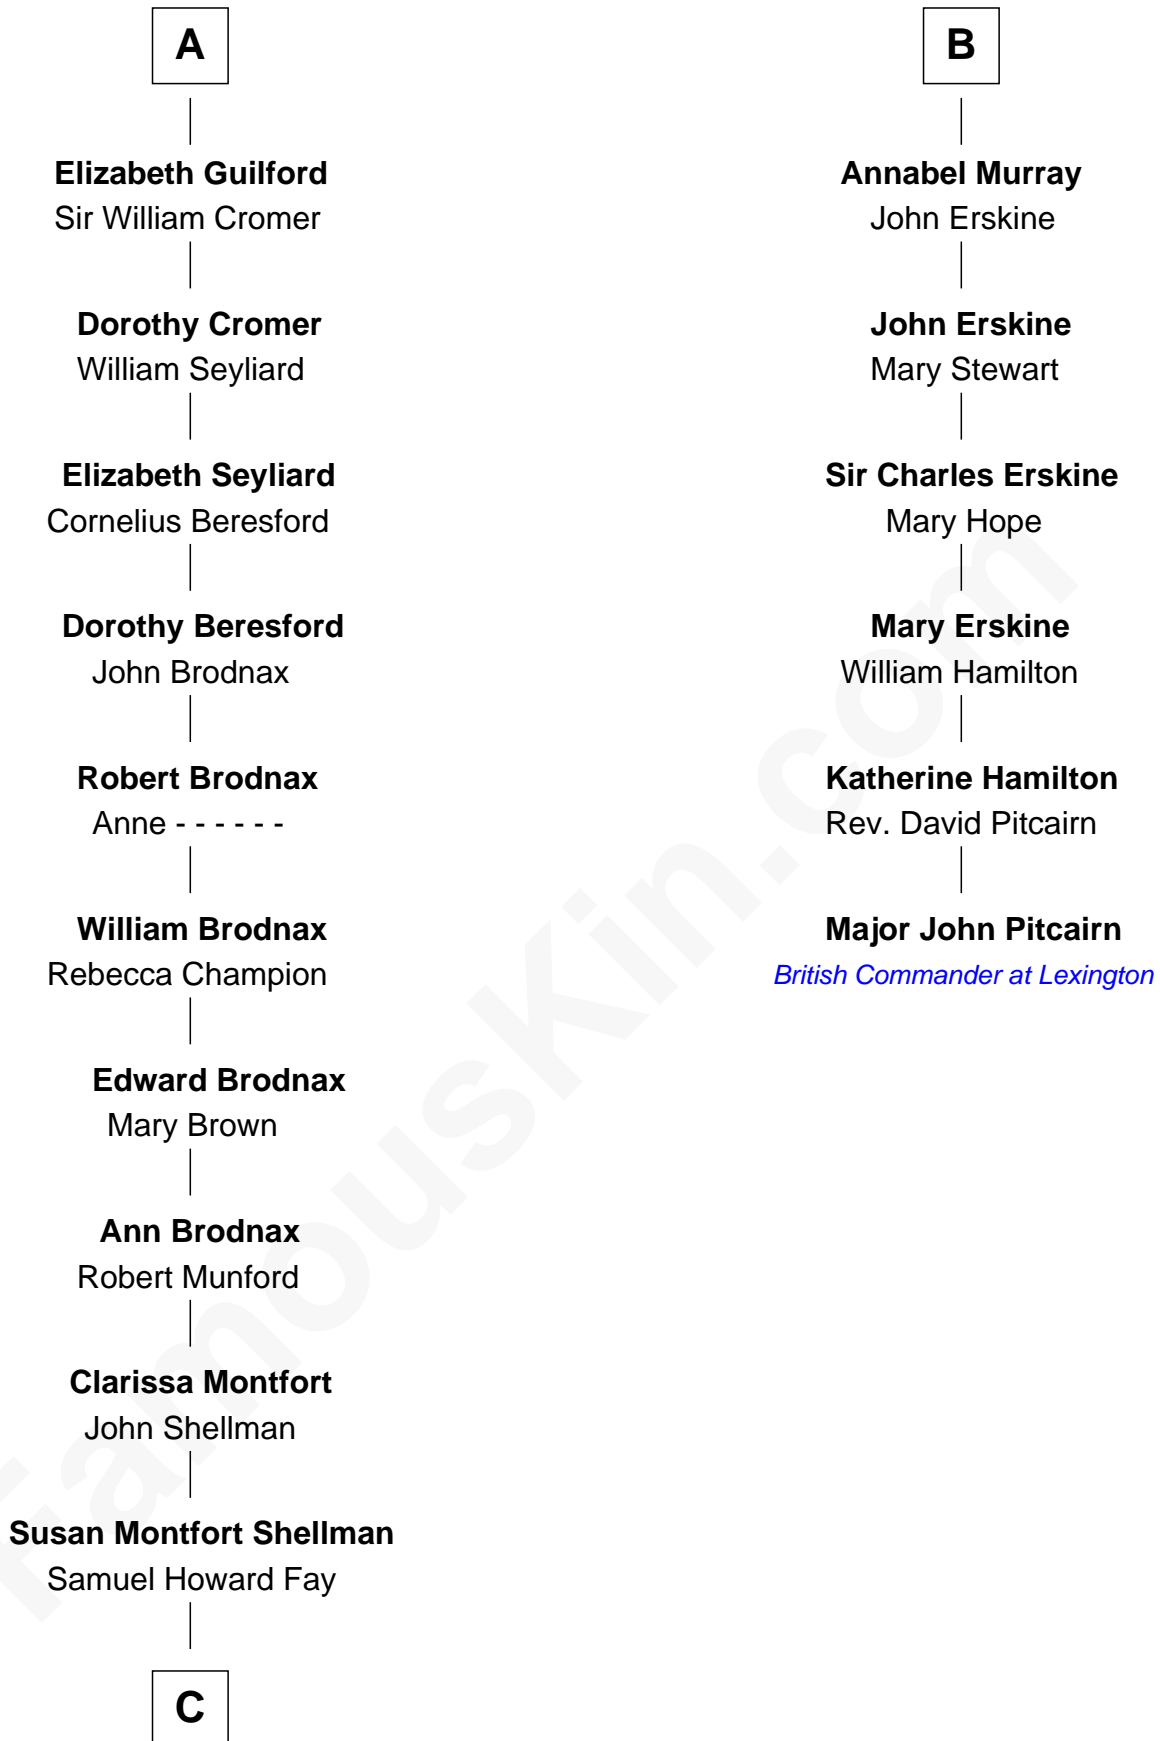

FamousKin.com Relationship Chart of

George W. Bush

43rd U.S. President

12th cousin 9 times removed of

Major John Pitcairn

British Commander at Battle of Lexington

Sir Robert de Holland

Maude la Zouche

C

—
Harriet Eleanor Fay
Rev. James Smith Bush

—
Samuel Prescott Bush
Flora Sheldon

—
Prescott Sheldon Bush
Dorothy Wear Walker

—
George Herbert Walker Bush
Barbara Pierce

—
George W. Bush
43rd U.S. President