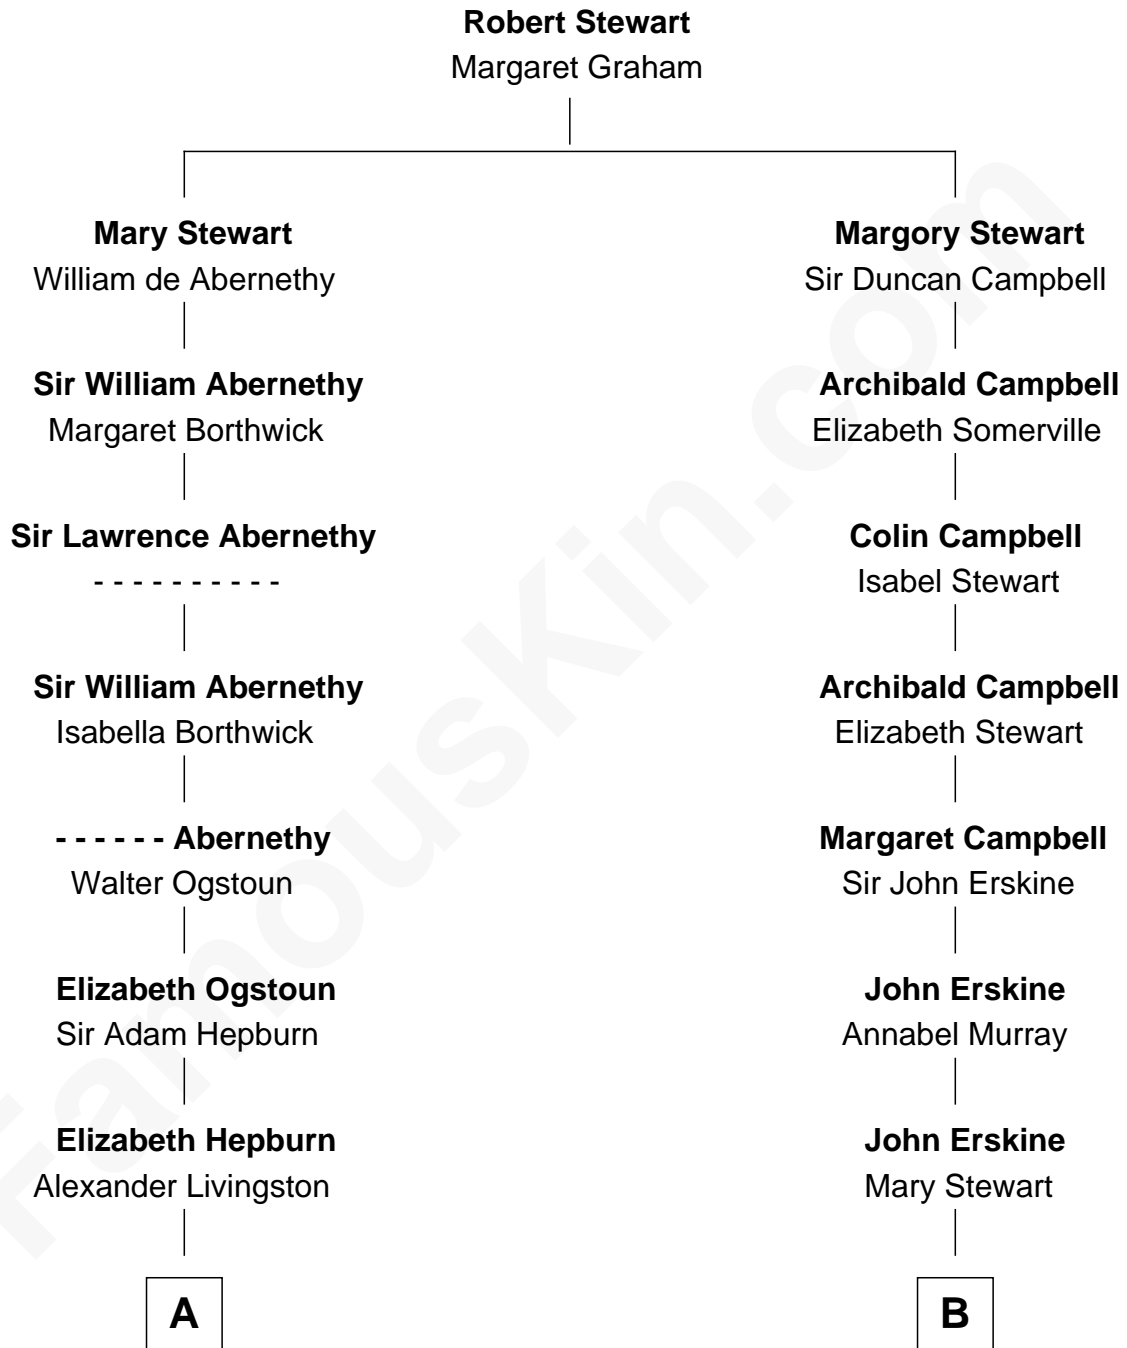

FamousKin.com
Relationship Chart of
George W. Bush
43rd U.S. President

10th cousin 11 times removed of

Major John Pitcairn
British Commander at Battle of Lexington

C

—
Mary Elizabeth Butler
Robert Emmet Sheldon

—
Flora Sheldon
Samuel Prescott Bush

—
Prescott Sheldon Bush
Dorothy Wear Walker

—
George Herbert Walker Bush
Barbara Pierce

—
George W. Bush
43rd U.S. President

FamousKin.com