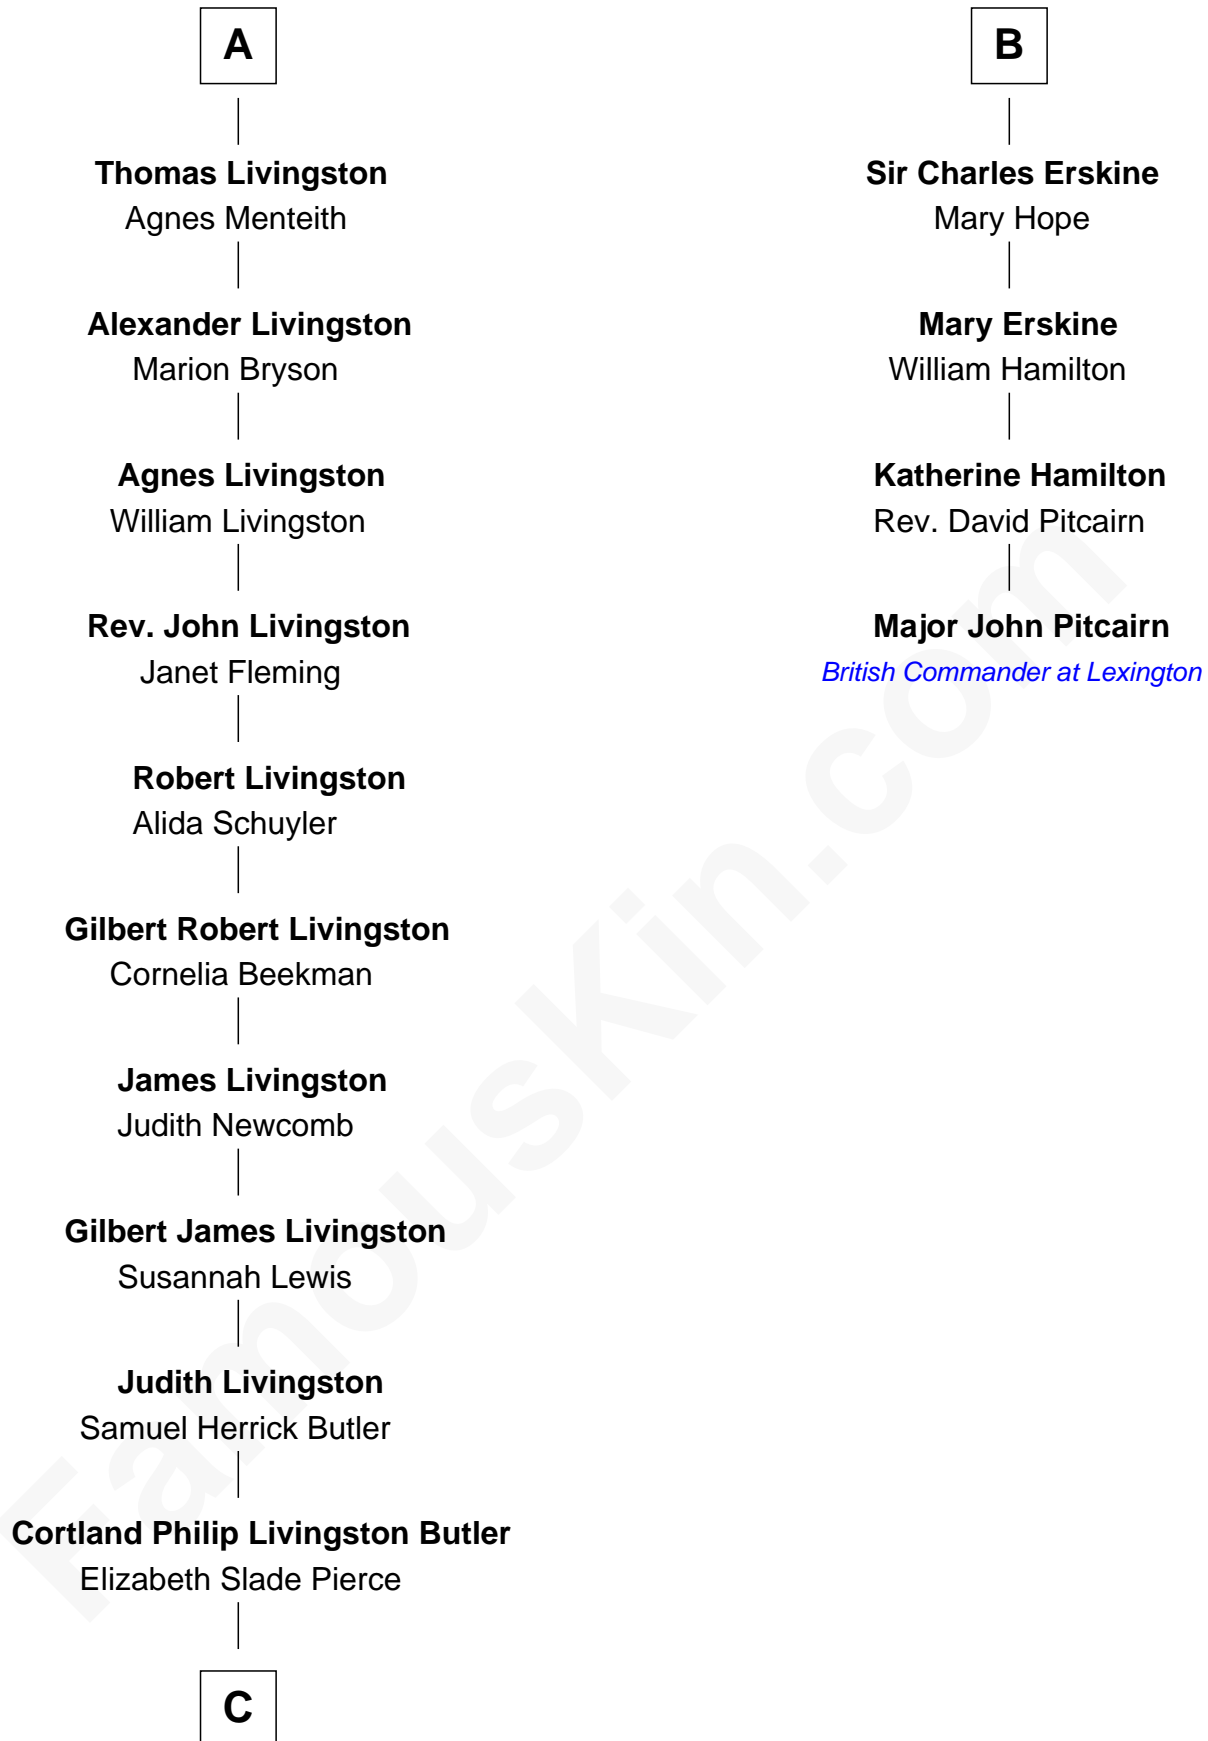

FamousKin.com
Relationship Chart of
George W. Bush
43rd U.S. President

10th cousin 11 times removed of

Major John Pitcairn
British Commander at Battle of Lexington

C

—
Mary Elizabeth Butler
Robert Emmet Sheldon

—
Flora Sheldon
Samuel Prescott Bush

—
Prescott Sheldon Bush
Dorothy Wear Walker

—
George Herbert Walker Bush
Barbara Pierce

—
George W. Bush
43rd U.S. President

FamousKin.com