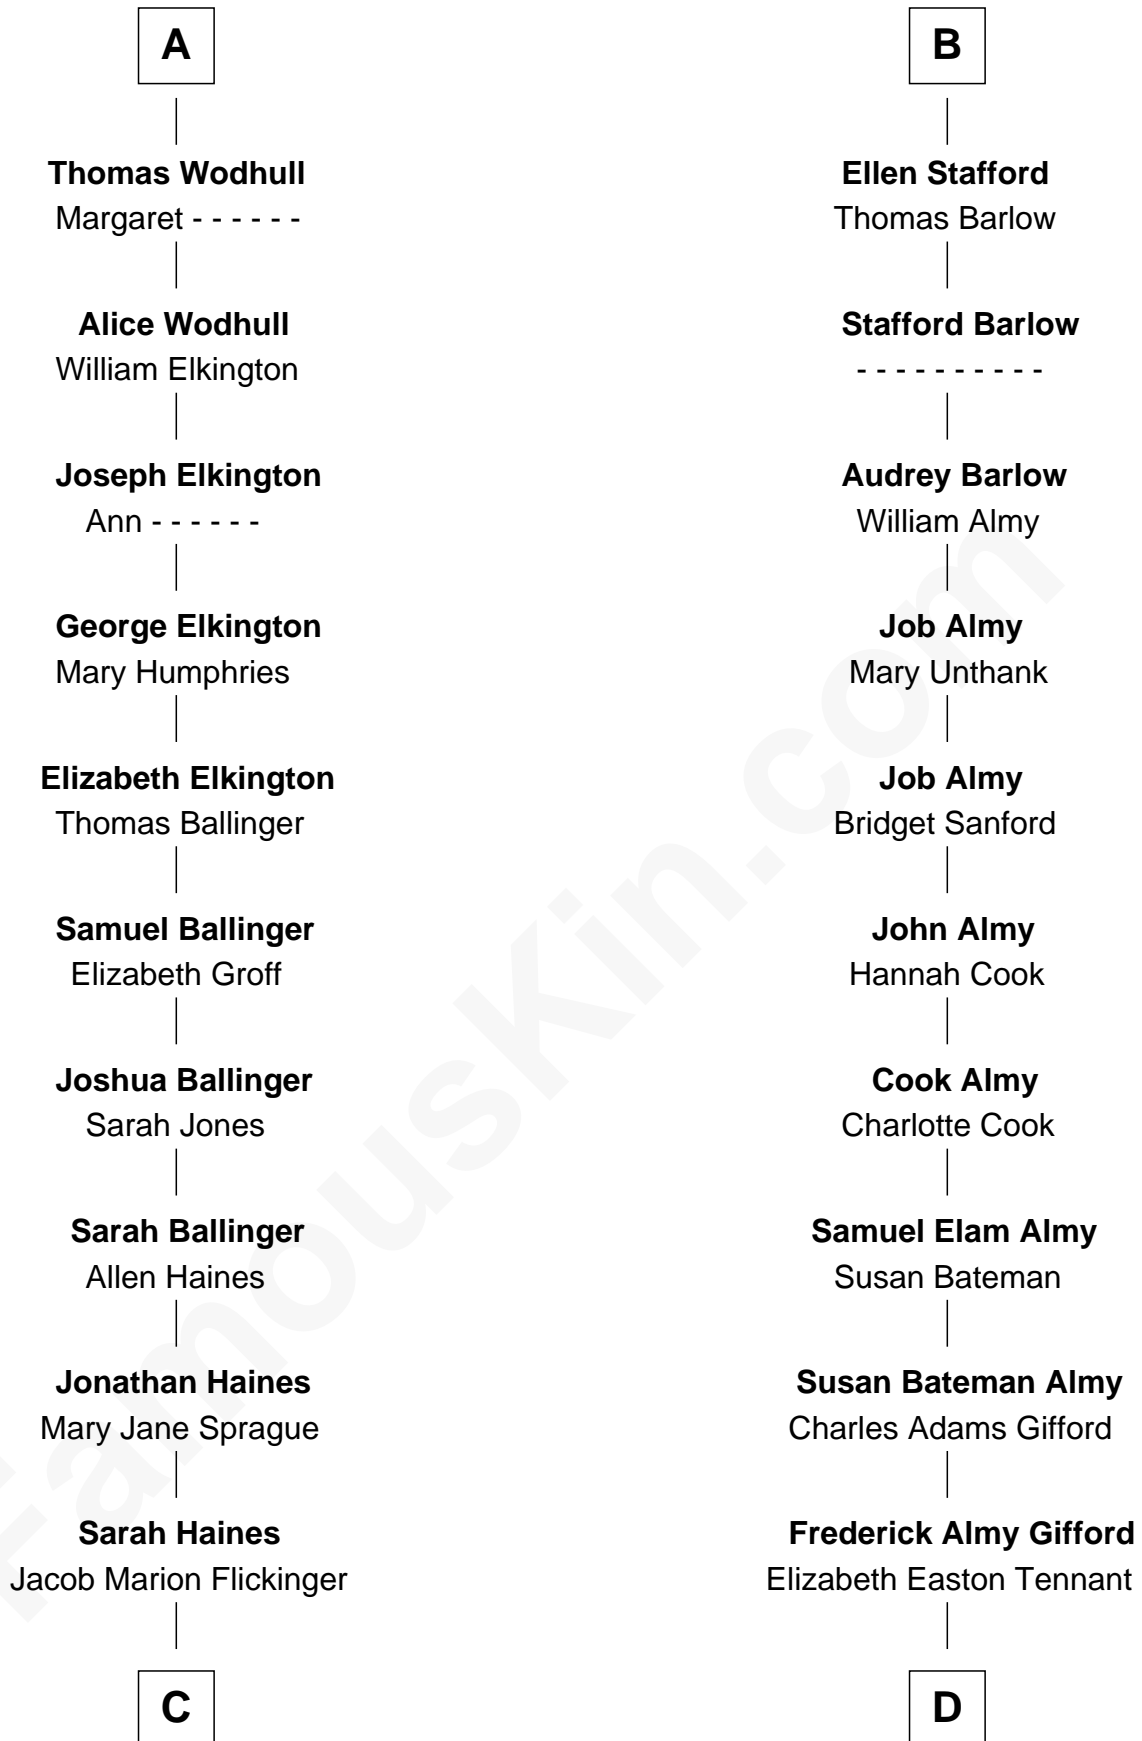

FamousKin.com Relationship Chart of

George W. Bush

43rd U.S. President

18th cousin 2 times removed of

Marilyn Monroe

Actress, Model, and Singer

Sir Warin Trussell
Maud de St. Philibert

Sir Laurence Trussell
Matilda de Charnells

Katherine Fray

Sir Humphrey Stafford

Margaret Fogge

Sir Humphrey Stafford

Margaret Tame

B

C

Lulu Dell Flickinger
James Edgar Robinson

Pauline Robinson
Marvin Pierce

Barbara Pierce
George Herbert Walker Bush

George W. Bush
43rd U.S. President

D

Charles Stanley Gifford
Gladys Pearl Monroe

Marilyn Monroe
Actress, Model, and Singer

FamousKin.com