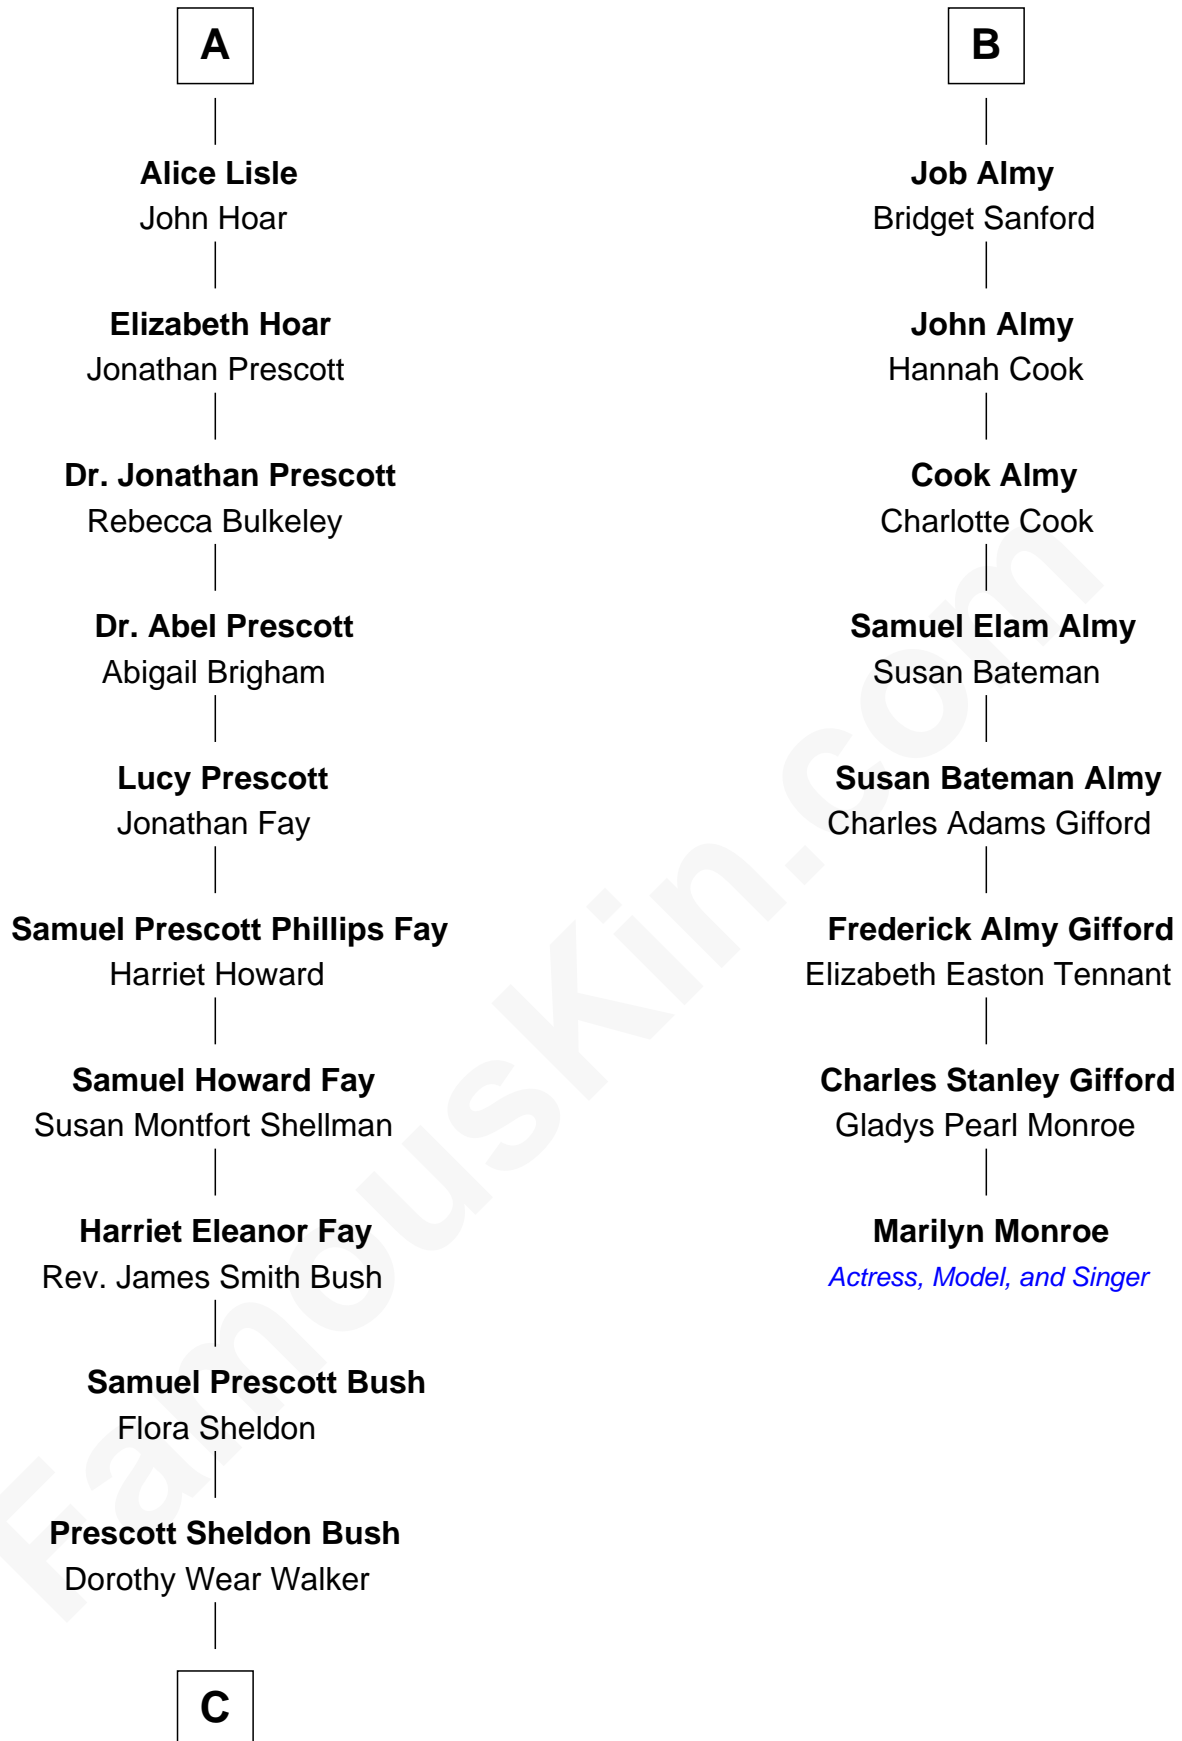

FamousKin.com
Relationship Chart of
George W. Bush
43rd U.S. President

14th cousin 4 times removed of
Marilyn Monroe
Actress, Model, and Singer

Sir Humphrey Stafford
 Eleanor Aylesbury

C

George Herbert Walker Bush

Barbara Pierce

George W. Bush

43rd U.S. President

FamousKin.com