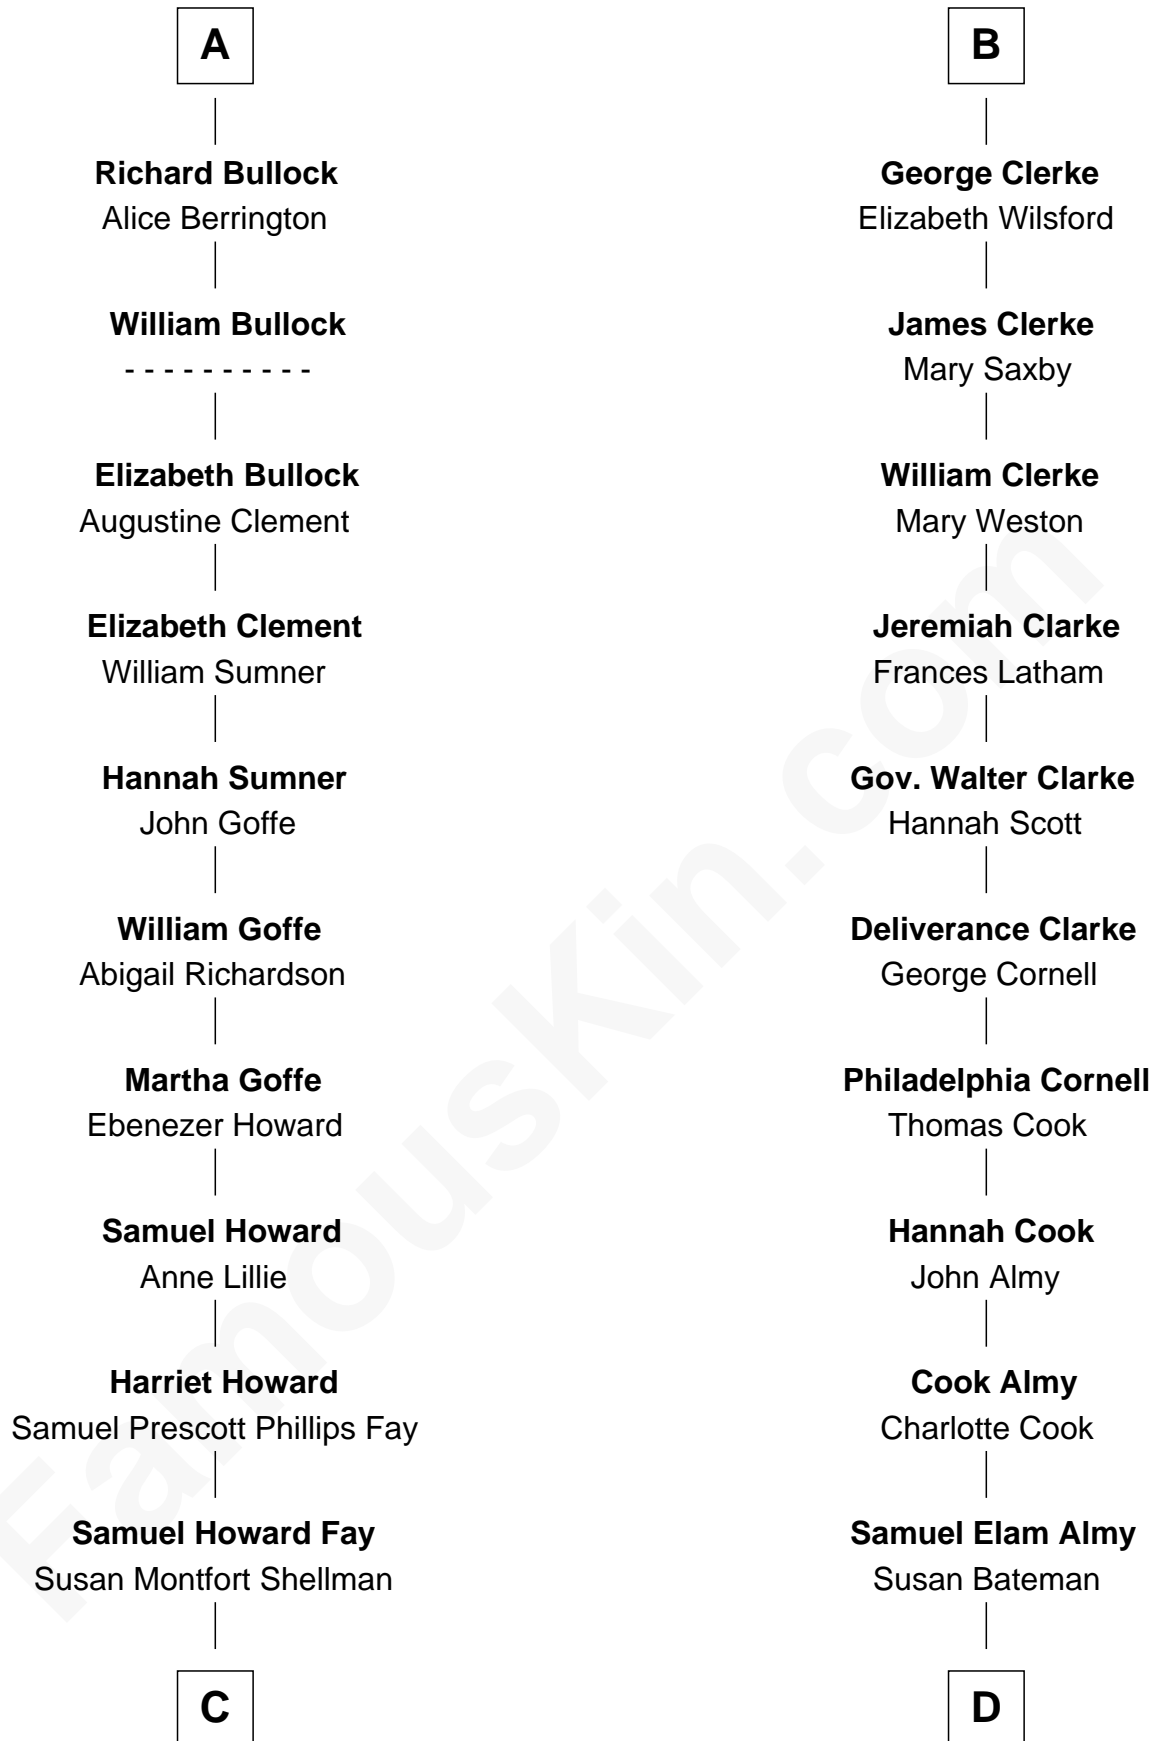

# FamousKin.com Relationship Chart of

**George W. Bush**

*43rd U.S. President*

20th cousin 1 time removed of

**Marilyn Monroe**

*Actress, Model, and Singer*

**Bartholomew de Badlesmere**

Margaret de Clare

**C**

**Harriet Eleanor Fay**  
Rev. James Smith Bush

**Samuel Prescott Bush**  
Flora Sheldon

**Prescott Sheldon Bush**  
Dorothy Wear Walker

**George Herbert Walker Bush**  
Barbara Pierce

**George W. Bush**  
*43rd U.S. President*

**D**

**Susan Bateman Almy**  
Charles Adams Gifford

**Frederick Almy Gifford**  
Elizabeth Easton Tennant

**Charles Stanley Gifford**  
Gladys Pearl Monroe

**Marilyn Monroe**  
*Actress, Model, and Singer*